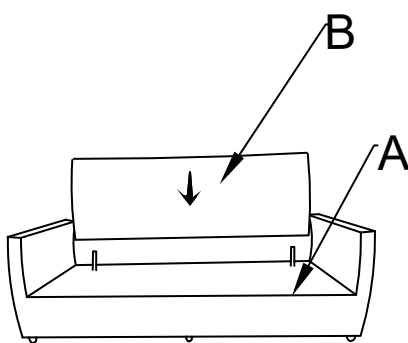

CANNON OUTDOOR SOFA

22C180A-W-3D

326703

Assembly Instruction

Parts List:

REF	DESCRIPTION	IMAGE	QTY
A	SEAT		1
B	BACKREST		1
C	BACK CUSHION		3
D	CUSHION		3

Hardware List:

REF	DESCRIPTION	IMAGE	QTY
060	Bolt (1/4"*40MM)		4
093	Washer (M6, IDΦ6.5, ODΦ14)		4
050	Allen Wrench (1/4")		1

Diagram :

step 1

step 2

step 3