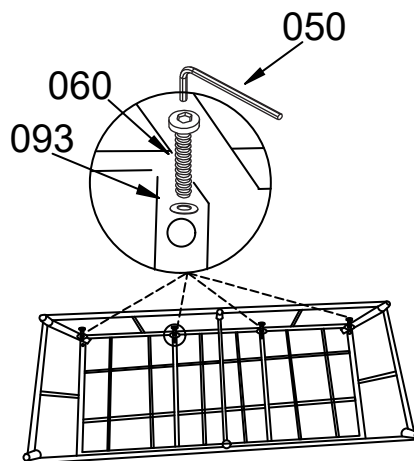

CANNON OUTDOOR SOFA

22C180A-W-3D

326703

Assembly Instruction

Parts List:

REF	DESCRIPTION	IMAGE	QTY
A	SEAT		1
B	BACKREST		1
C	BACK CUSHION		3
D	CUSHION		3

Hardware List:

REF	DESCRIPTION	IMAGE	QTY
060	Bolt (1/4"*40MM)		4
093	Washer (M6, IDΦ6.5, ODΦ14)		4
050	Allen Wrench (1/4")		1

Diagram :

step 1

step 2

step 3