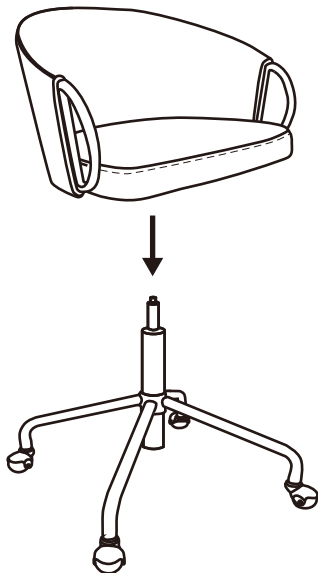

Part# OC-CLAIRE XX+XX

22-0714

PARTS

A

B

C

D

x4
(M6x16mm)

E

F

1

REMOVE
BLACK CAP
AND THROW
AWAY

2

FRONT →

3

SIT TO SECURE