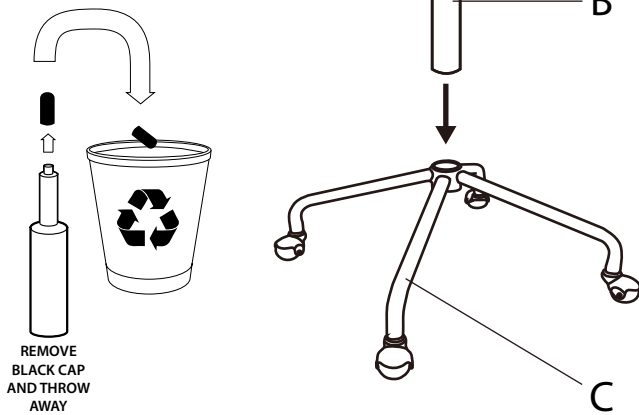

Part# OC-CLAIRE XX+XX

22-0714

PARTS

A

B

C

D

x4
(M6x16mm)

E

F

1

REMOVE
BLACK CAP
AND THROW
AWAY

2

FRONT →

3

SIT TO SECURE