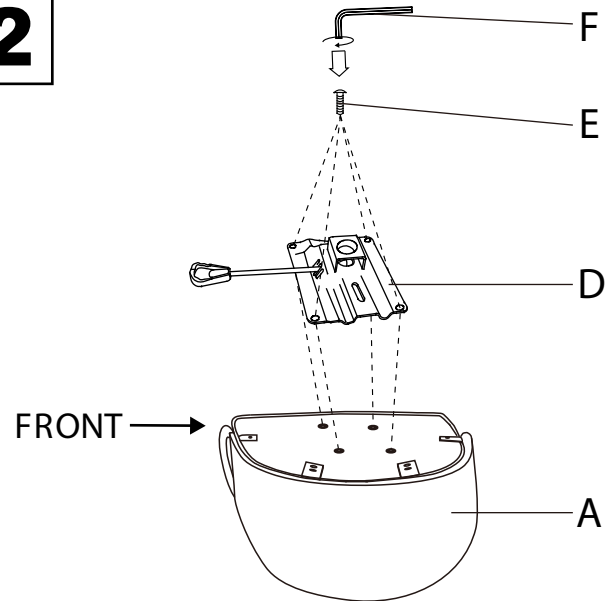

Part# OC-CLAIRE XX+XX

22-0714

PARTS

A

B

C

D

x4
(M6x16mm)

E

F

1

REMOVE
BLACK CAP
AND THROW
AWAY

2

FRONT →

3

SIT TO SECURE