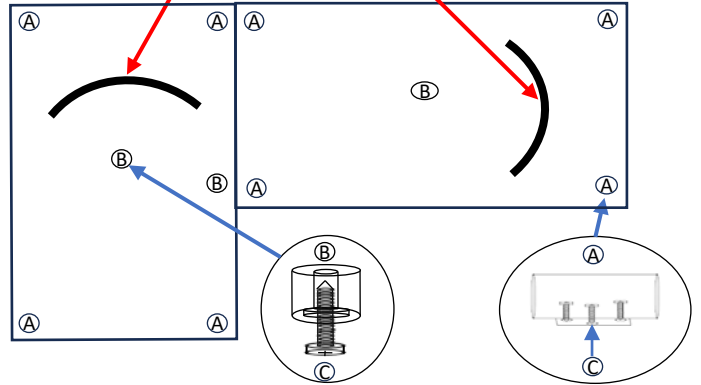

LIVING SPACES

A	Sofa Legs		X8
B	Support Legs		X3
C	Small screws		X27

Leg inside after opening the pocket

BRAXTON

326663 /AS-20018-2.5ER+1.5COUL

KIT-BRAXTON 2PC SLIDE SEAT SECTIONAL W/LAF CHAISE & ADJ HDRST

Adjustable headrest

Manual slide seat

Sit down and push to slide the seat cushion outward or return inward.