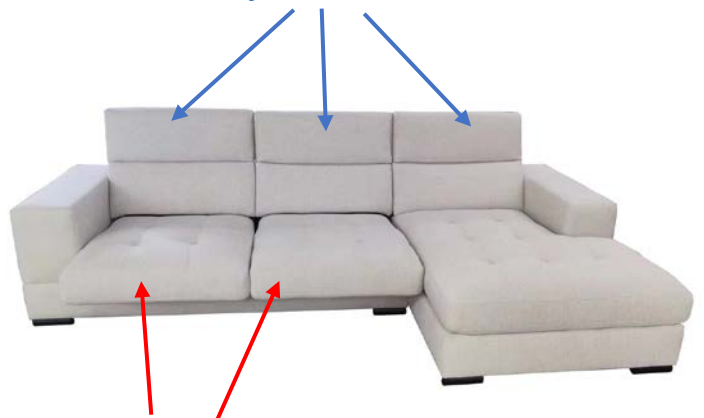

LIVING SPACES

A	Sofa Legs		X8
B	Support Legs		X3
C	Small screws		X27

Leg inside after opening the pocket

BRAXTON

326659 /AS-20018-2.5EL+1.5COUR

KIT-BRAXTON 2PC SLIDE SEAT SECTIONAL W/RAF CHAISE & ADJ HDRST

Adjustable headrest

Manual slide seat

Sit down and push to slide the seat cushion outward or return inward.