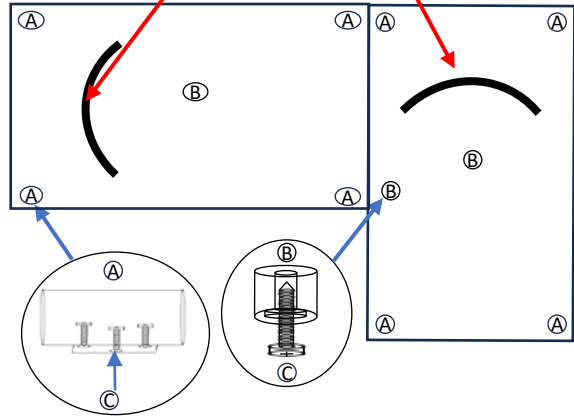

LIVING SPACES

A	Sofa Legs		X8
B	Support Legs		X3
C	Small screws		X27

Leg inside after opening the pocket

BRAXTON

326659 /AS-20018-2.5EL+1.5COUR

KIT-BRAXTON 2PC SLIDE SEAT SECTIONAL W/RAF CHAISE & ADJ HDRST

Adjustable headrest

Manual slide seat

Sit down and push to slide the seat cushion outward or return inward.