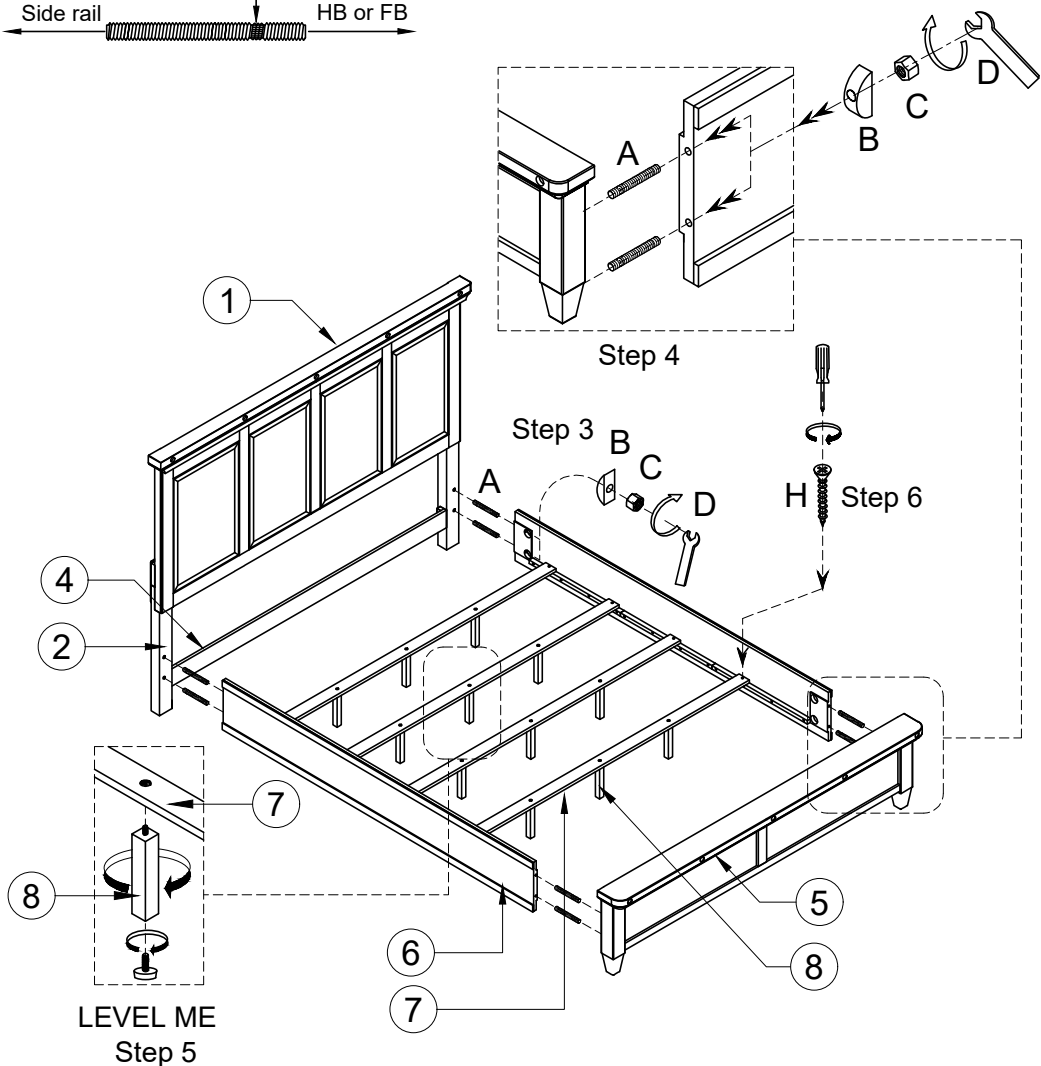

LIVING SPACES

**BOX OF HEADBOARD (BOX 1)**

1	PTB5665-64H		X1
2	PB5665-54H-HL1		X1
3	PB5665-54H-HL2		X1
4	PB5665-64H-SR		X2
9	PB5665-54H-MP		X2
D	PB5665-54H-HD		X1
		1/2"	
E	PB5665-54H-HD		X12
		5/16" DIAMETER X 3/4" X 1/16"	
F	PB5665-54H-HD		X12
		5/16" DIAMETER X 1/2" X 1/16"	
G	PB5665-54H-HD		X12
		5/16" DIAMETER X 1-3/4" LENGTH	

**BOX OF SIDE RAIL, SLATS & SUPPORT LEG (BOX 2)**

6	PB5665-54R		X2
A	PB5665-54R-HD		X8
		5/16" DIAMETER X 4 1/2" LENGTH	
B	PB5665-54R-HD		X8
		5/16" DIAMETER	
C	PB5665-54R-HD		X8
		5/16" DIAMETER	
D	PB5665-54R-HD		X1
		1/2"	

**BOX OF FOOTBOARD (BOX 3)**

5	PTB5665-64F		X1
7	P99-00KSL-YY		X4
8	PB5665-54F-SS		X12
H	P99-00SR		X8
		M4 X 1 1/4" LENGTH	

ELOISE

326497 / B5665-64  
BLACK KING PANEL BED

ASSEMBLY COMPLETED