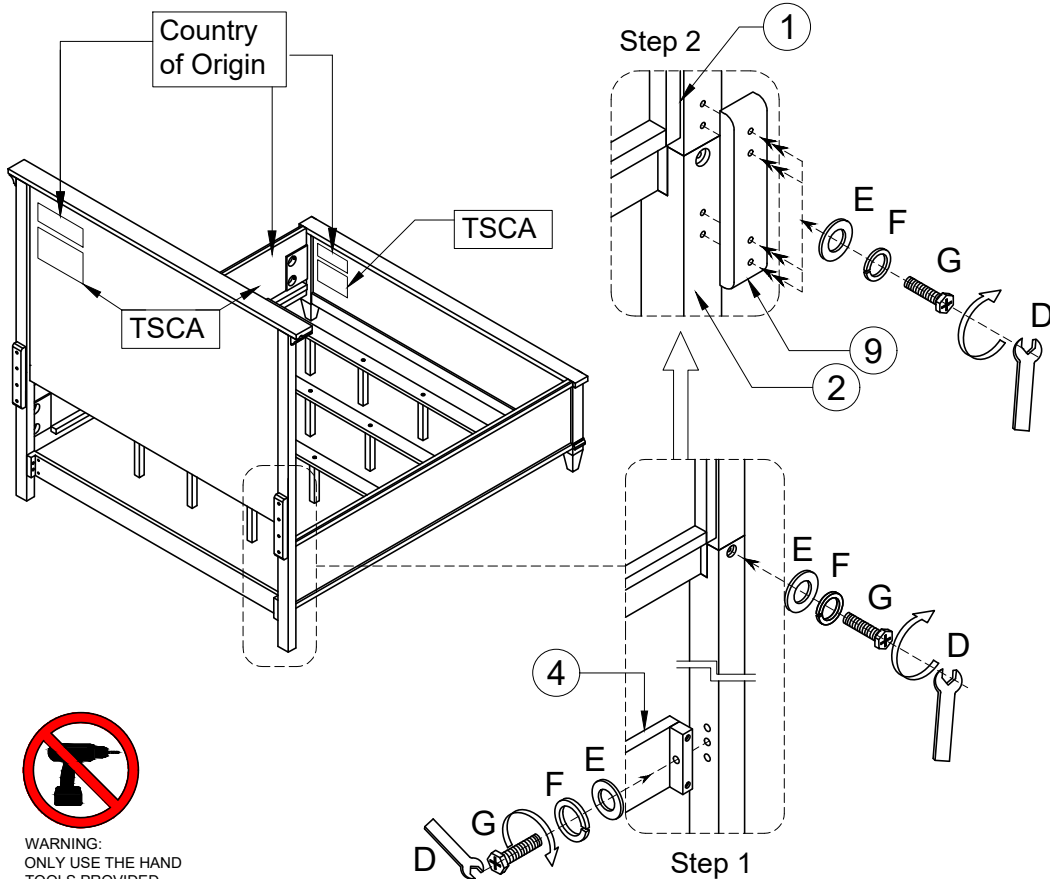

LIVING SPACES

**BOX OF HEADBOARD (BOX 1)**

1	PTB5665-64H		X1
2	PB5665-54H-HL1		X1
3	PB5665-54H-HL2		X1
4	PB5665-64H-SR		X2
9	PB5665-54H-MP		X2
D	PB5665-54H-HD		X1
		1/2"	
E	PB5665-54H-HD		X12
		5/16" DIAMETER X 3/4" X 1/16"	
F	PB5665-54H-HD		X12
		5/16" DIAMETER X 1/2" X 1/16"	
G	PB5665-54H-HD		X12
		5/16" DIAMETER X 1-3/4" LENGTH	

**BOX OF SIDE RAIL, SLATS & SUPPORT LEG (BOX 2)**

6	PB5665-54R		X2
A	PB5665-54R-HD		X8
		5/16" DIAMETER X 4 1/2" LENGTH	
B	PB5665-54R-HD		X8
		5/16" DIAMETER	
C	PB5665-54R-HD		X8
		5/16" DIAMETER	
D	PB5665-54R-HD		X1
		1/2"	

**BOX OF FOOTBOARD (BOX 3)**

5	PTB5665-64F		X1
7	P99-00KSL-YY		X4
8	PB5665-54F-SS		X12
H	P99-00SR		X8
		M4 X 1 1/4" LENGTH	

ELOISE

326497 / B5665-64  
BLACK KING PANEL BED

ASSEMBLY COMPLETED