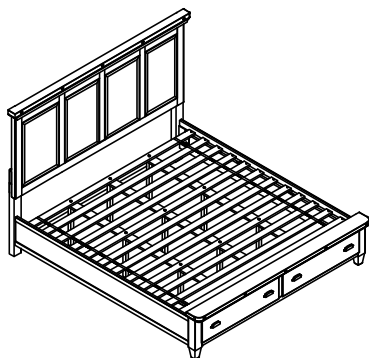

LIVING SPACES

BOX OF HEADBOARD (BOX 1)

1	PTB5665-64H		X1
2	PB5665-54H-HL1		X1
3	PB5665-54H-HL2		X1
4	PB5665-64H-SR		X2
10	PB5665-54H-MP		X2
D	PB5665-54H-HD		X1
		1/2"	
E	PB5665-54H-HD		X12
		5/16" DIAMETER X 3/4" X 1/16"	
F	PB5665-54H-HD		X12
		5/16" DIAMETER X 1/2" X 1/16"	
G	PB5665-54H-HD		X12
		5/16" DIAMETER X 1-3/4" LENGTH	

BOX OF SIDE RAIL, SLATS & SUPPORT LEG (BOX 2)

6	PB5665-54R		X2
A	PB5665-54R-HD		X8
		5/16" DIAMETER X 4 1/2" LENGTH	
B	PB5665-54R-HD		X8
		5/16" DIAMETER	
C	PB5665-54R-HD		X8
		5/16" DIAMETER	
D	PB5665-54R-HD		X1
		1/2"	

BOX OF FOOTBOARD (BOX 3)

5	PTB5665-64SF		X1
7	PB5665-54SF-BS		X3
8	P99-00KRS-SFB-YY1		X1
9	PB5665-54SF-SS		X9
H	P99-00SR		X29
		M4 X 1 1/4" LENGTH	

ELOISE

326492 / B5665-64A
BLACK KING PANEL BED W/ STORAGE