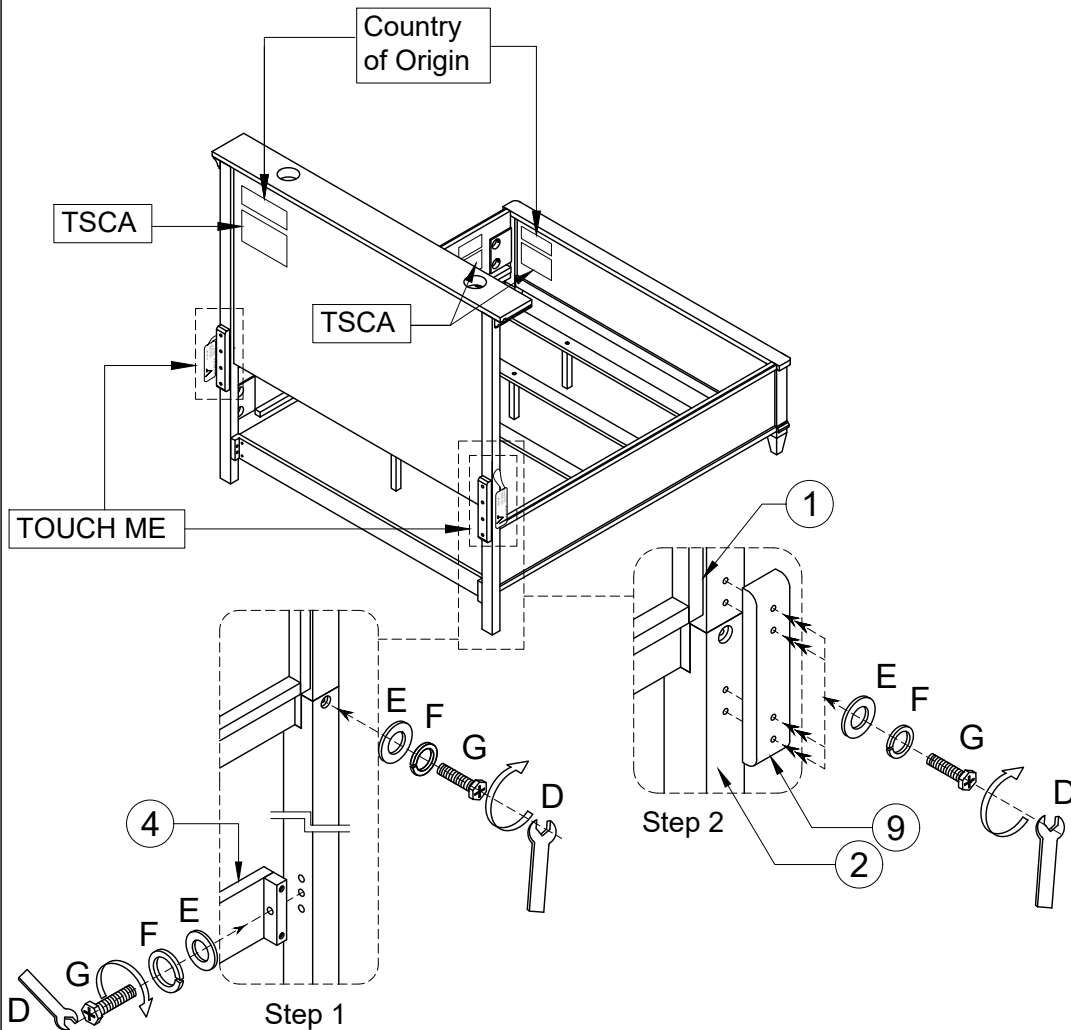

BOX OF HEADBOARD (BOX 1)

1	PTB5487-57H		X1
2	PB5487-57H-HL1		X1
3	PB5487-57H-HL2		X1
4	PB5487-57H-SR		X2
9	PB5487-54H-MP		X2
D	PB5487-54H-HD	 1/2"	X1
E	PB5487-54H-HD	 5/16" DIAMETER X 3/4" X 1/16"	X12
F	PB5487-54H-HD	 5/16" DIAMETER X 1/2" X 1/16"	X12
G	PB5487-54H-HD	 5/16" DIAMETER X 1 3/4" LENGTH	X12

BOX OF SIDE RAIL, SLATS & SUPPORT LEG (BOX 2)

6	PB5487-54R		X2
A	PB5487-54R-HD	 5/16" DIAMETER X 4 1/2" LENGTH	X8
B	PB5487-54R-HD	 5/16" DIAMETER	X8
C	PB5487-54R-HD	 5/16" DIAMETER	X8
D	PB5487-54R-HD	 1/2"	X1

BOX OF FOOTBOARD (BOX 3)

5	PTB5487-54F		X1
7	P99-00QSL-YY		X4
8	P99-00SS-005		X4
H	P99-00SR	 M4 X 1 1/4" LENGTH	X8

ELOISE

WARNING:
ONLY USE THE HAND
TOOLS PROVIDED

326452 / B5487-57B
 NATURAL QUEEN LIGHTED PANEL
 BED W/ LED LIGHTS