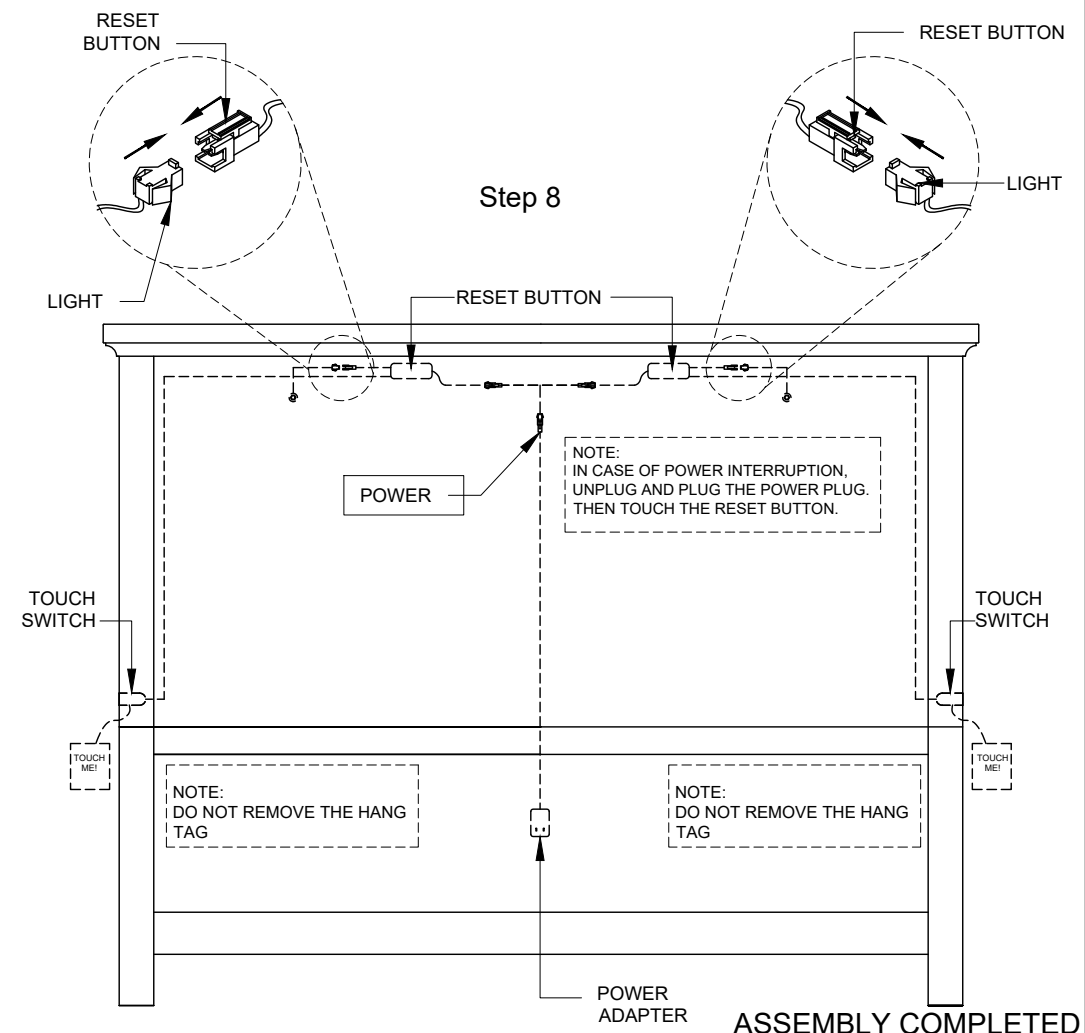

BOX OF HEADBOARD (BOX 1)

1	PTB5487-57H		X1
2	PB5487-57H-HL1		X1
3	PB5487-57H-HL2		X1
4	PB5487-57H-SR		X2
9	PB5487-54H-MP		X2
D	PB5487-54H-HD	 1/2"	X1
E	PB5487-54H-HD	 5/16" DIAMETER X 3/4" X 1/16"	X12
F	PB5487-54H-HD	 5/16" DIAMETER X 1/2" X 1/16"	X12
G	PB5487-54H-HD	 5/16" DIAMETER X 1 3/4" LENGTH	X12

BOX OF SIDE RAIL, SLATS & SUPPORT LEG (BOX 2)

6	PB5487-54R		X2
A	PB5487-54R-HD	 5/16" DIAMETER X 4 1/2" LENGTH	X8
B	PB5487-54R-HD	 5/16" DIAMETER	X8
C	PB5487-54R-HD	 5/16" DIAMETER	X8
D	PB5487-54R-HD	 1/2"	X1

BOX OF FOOTBOARD (BOX 3)

5	PTB5487-54F		X1
7	P99-00QSL-YY		X4
8	P99-00SS-005		X4
H	P99-00SR	 M4 X 1 1/4" LENGTH	X8

ELOISE

WARNING:
ONLY USE THE HAND
TOOLS PROVIDED

326452 / B5487-57B
 NATURAL QUEEN LIGHTED PANEL
 BED W/ LED LIGHTS