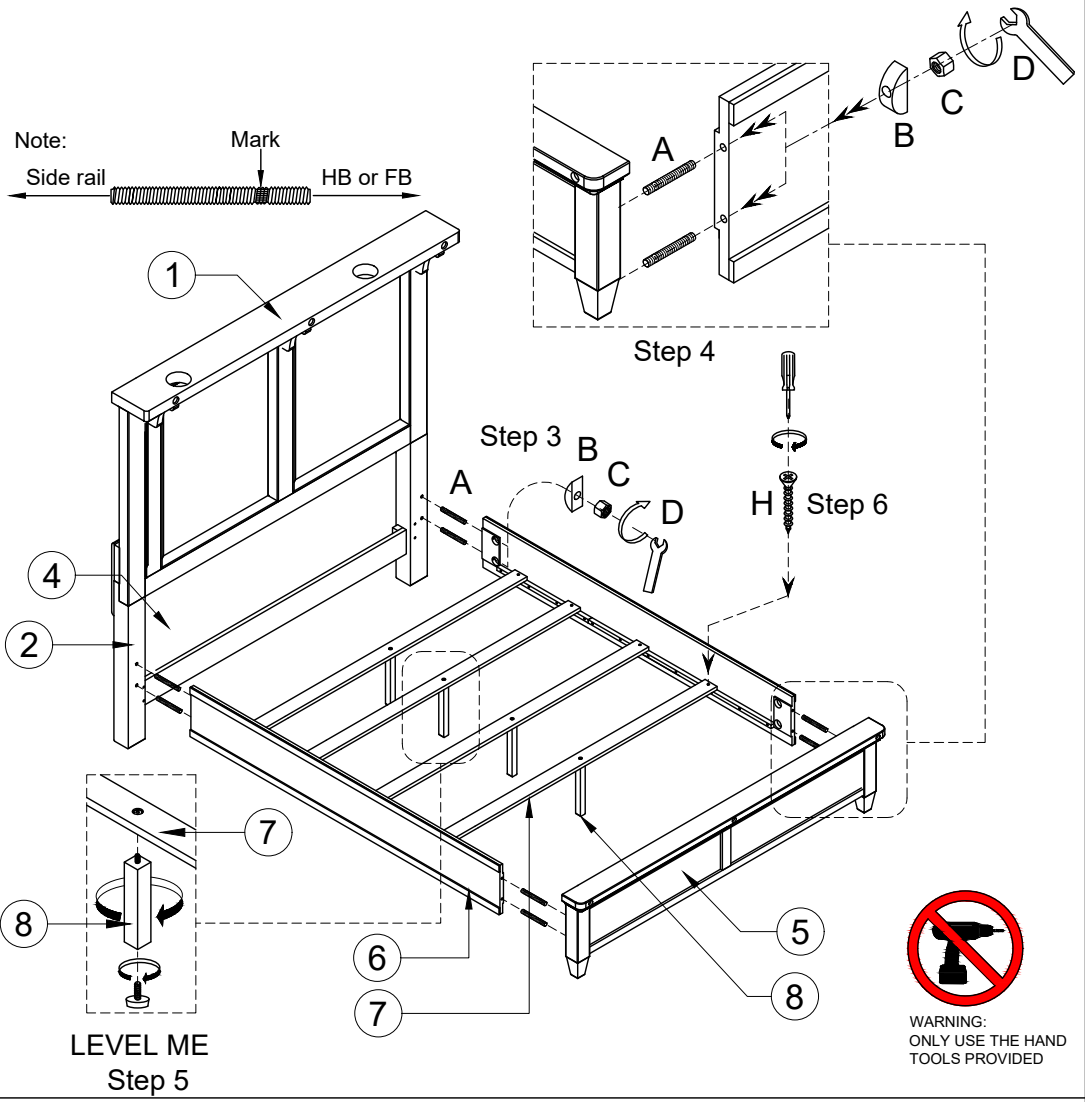

BOX OF HEADBOARD (BOX 1)

1	PTB5487-57H		X1
2	PB5487-57H-HL1		X1
3	PB5487-57H-HL2		X1
4	PB5487-57H-SR		X2
9	PB5487-54H-MP		X2
D	PB5487-54H-HD	 1/2"	X1
E	PB5487-54H-HD	 5/16" DIAMETER X 3/4" X 1/16"	X12
F	PB5487-54H-HD	 5/16" DIAMETER X 1/2" X 1/16"	X12
G	PB5487-54H-HD	 5/16" DIAMETER X 1 3/4" LENGTH	X12

BOX OF SIDE RAIL, SLATS & SUPPORT LEG (BOX 2)

6	PB5487-54R		X2
A	PB5487-54R-HD	 5/16" DIAMETER X 4 1/2" LENGTH	X8
B	PB5487-54R-HD	 5/16" DIAMETER	X8
C	PB5487-54R-HD	 5/16" DIAMETER	X8
D	PB5487-54R-HD	 1/2"	X1

BOX OF FOOTBOARD (BOX 3)

5	PTB5487-54F		X1
7	P99-00QSL-YY		X4
8	P99-00SS-005		X4
H	P99-00SR	 M4 X 1 1/4" LENGTH	X8

ELOISE

WARNING:
ONLY USE THE HAND
TOOLS PROVIDED

326452 / B5487-57B
 NATURAL QUEEN LIGHTED PANEL
 BED W/ LED LIGHTS