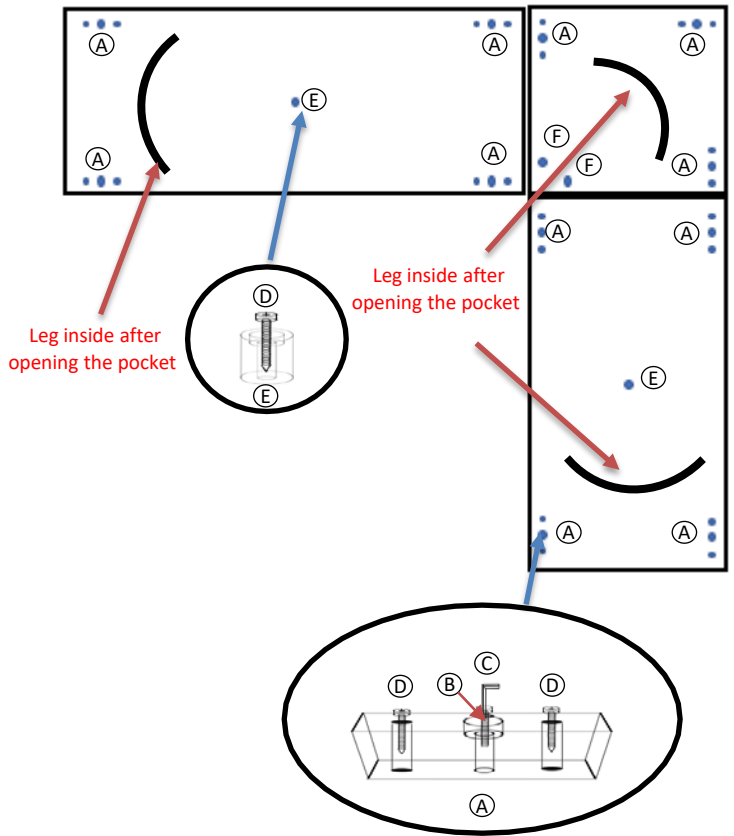

LIVING SPACES

A	Sofa Legs		X11
B	Big screw		X11
C	Allen key		X3
D	Small screw		X24
E	Support leg		X2
F	Sofa legs		X2

LINDSEY

**326175/AS-20032-3EL+SQC+3ER-OPTICAL
KIT-LINDSEY SAND 3PC SECTIONAL**

Not provided