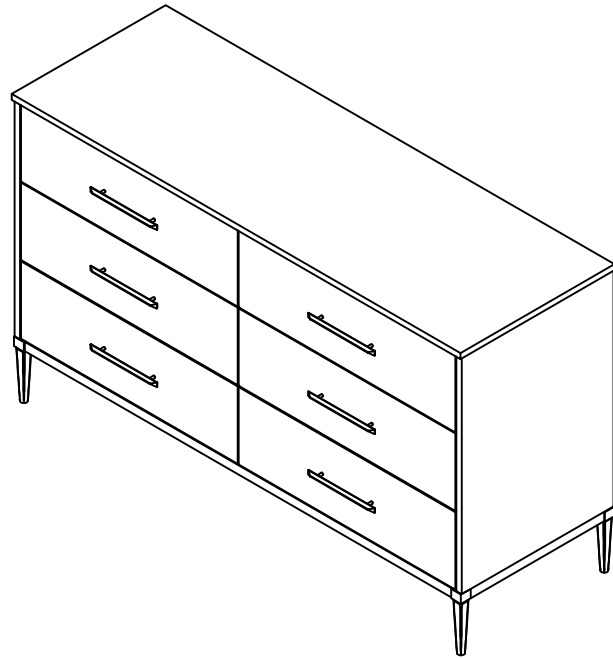

LIVING SPACES

CAMILA II DRESSER

1903-06DS-ASTM / 325879

CAMILA II DRESSER

Anti-tip kit Hardware Illustration

<p>x 4</p>  <p>Screw Ø4 x 15m/mL</p>	<p>x 4</p>  <p>Screw Ø4 x 35m/mL</p>	<p>x 4</p>  <p>Plastic wall screw</p>	<p>x 4</p>  <p>Bracket</p>	<p>x 2</p>  <p>Strap</p>
---	---	--	---	---