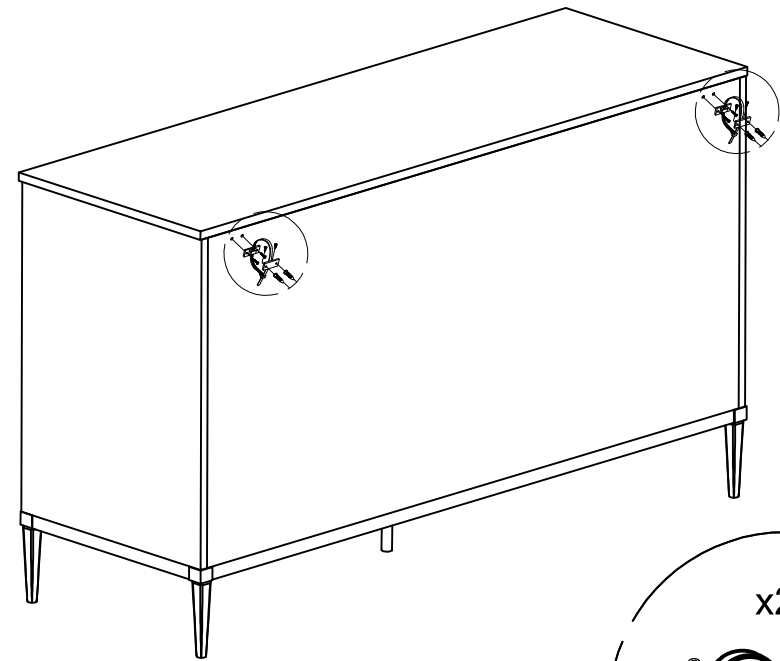

LIVING SPACES

CAMILA II DRESSER

1903-06DS-ASTM / 325879

CAMILA II DRESSER

Anti-tip kit Hardware Illustration

<p>x 4</p>  <p>Screw Ø4 x 15m/mL</p>	<p>x 4</p>  <p>Screw Ø4 x 35m/mL</p>	<p>x 4</p>  <p>Plastic wall screw</p>	<p>x 4</p>  <p>Bracket</p>	<p>x 2</p>  <p>Strap</p>
---	---	--	---	---