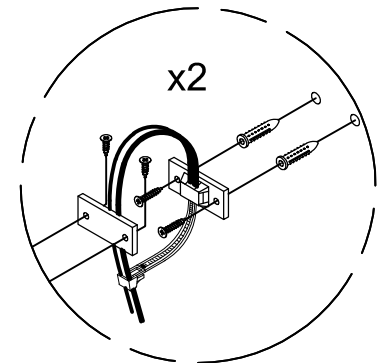

LIVING SPACES

CAMILA II DRESSER

1903-06DS-ASTM / 325879

CAMILA II DRESSER

Anti-tip kit Hardware Illustration

<p>x 4</p>  <p>Screw Ø4 x 15m/mL</p>	<p>x 4</p>  <p>Screw Ø4 x 35m/mL</p>	<p>x 4</p>  <p>Plastic wall screw</p>	<p>x 4</p>  <p>Bracket</p>	<p>x 2</p>  <p>Strap</p>
---	---	--	---	---