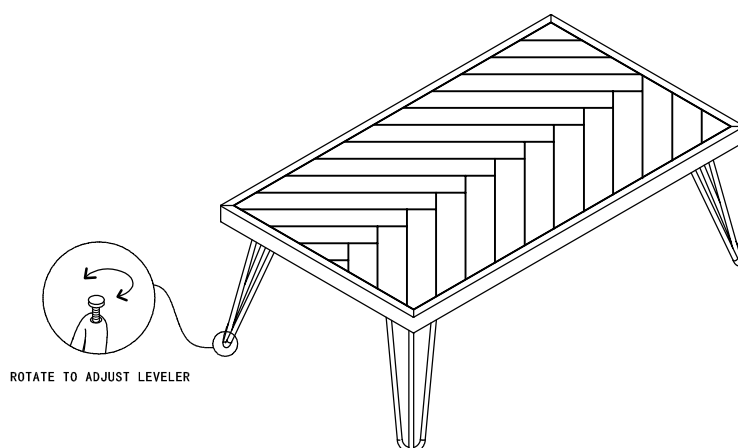

STEP 1:

**IF TABLE IS NOT LEVEL ON YOUR FLOOR, PLEASE ADJUST LEVELERS ON UNDERSIDE OF LEGS (B).
FULLY ASSEMBLED**