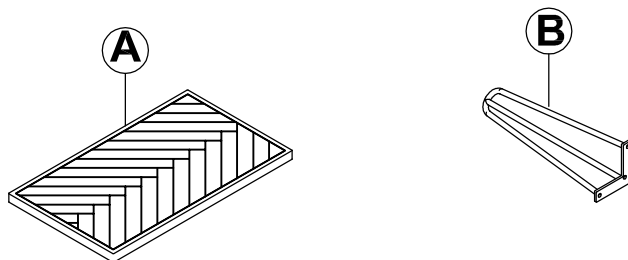

# EVERSON COFFEE TABLE ASSEMBLY INSTRUCTIONS

## PARTS PACKING CONFIGURATIONS

- A. TABLE TOP 1 PC
- B. LEG 4 PCS

### HARDWARE ENCLOSED IN CARTON

No	Description	Photo	Quantity
1	ALLEN BOLT (1/4" x 7/8")		12 PCS
2	LOCK WASHER (1/4")		12 PCS
3	FLAT WASHER (1/4")		12 PCS
4	ALLEN KEY		1 PC