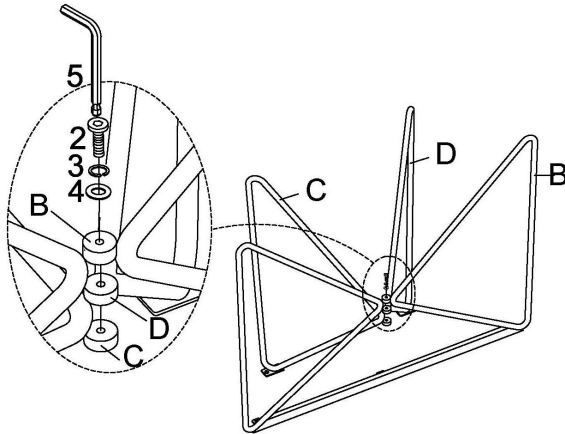

1PC

D SIDE LEG WITH HOLE

1PC

HARDWARE IDENTIFICATION

1 BOLT

1/4"x7/8"

7PCS

2 BOLT

1/4"x1-3/8"

1PC

3 SPRING WASHER

1/4"

8PCS

4 WASHER

1/4"

8PCS

5 ALLEN KEY

4mm

1PC

ITEM:722899

ASSEMBLY INSTRUCTIONS

STEP 1

2		1PC
3		1PC
4		1PC
5		1PC

STEP 2

1		7PCS
3		7PCS
4		7PCS
5		1PC

STEP 3

COMPLETE

ITEM:722899

Note: Dimension tolerance $\pm 5\%$