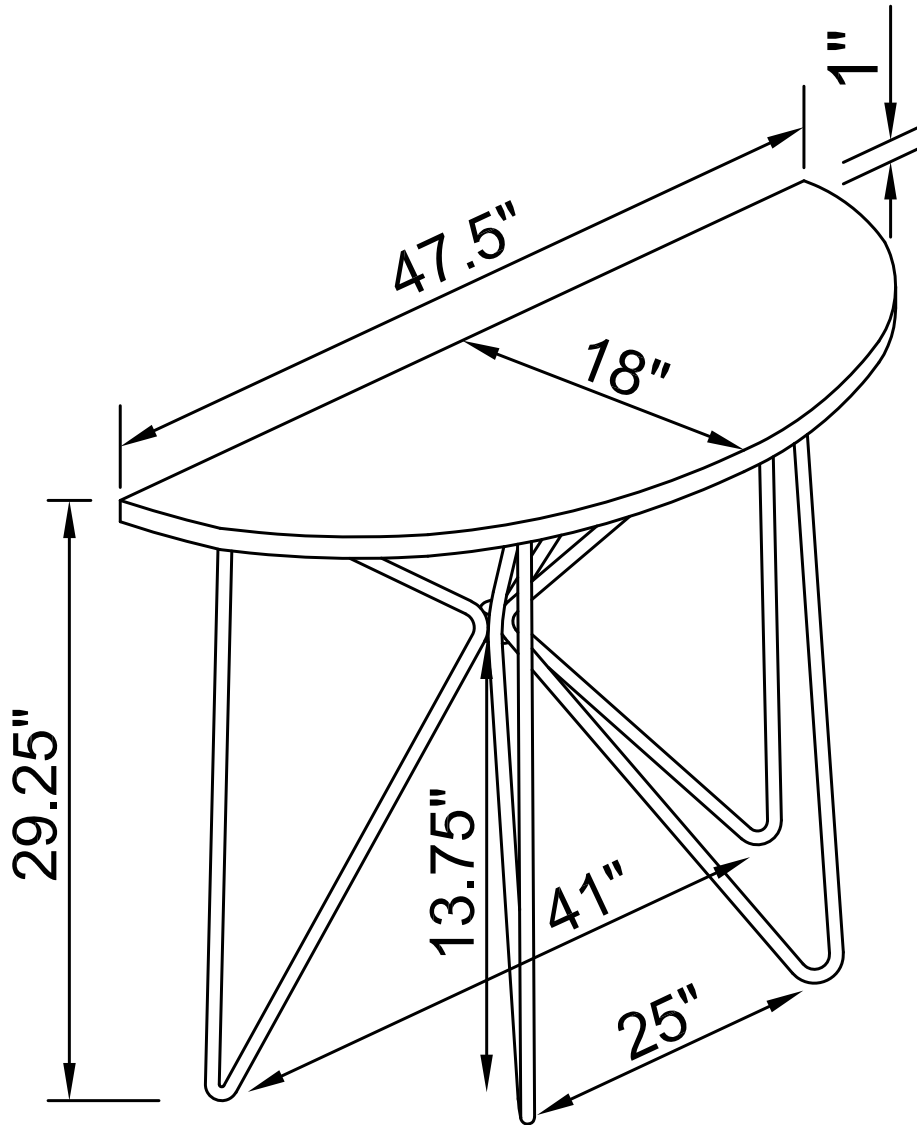

ASSEMBLY TIME

20 MINUTES

PARTS IDENTIFICATION

A TABLE TOP

1PC

B LEG FRAME

1PC

C SIDE LEG WITHOUT HOLE

1PC

D SIDE LEG WITH HOLE

1PC

HARDWARE IDENTIFICATION

1 BOLT

1/4"x7/8"

7PCS

2 BOLT

1/4"x1-3/8"

1PC

3 SPRING WASHER

1/4"

8PCS

4 WASHER

1/4"

8PCS

1		7PCS
3		7PCS
4		7PCS
5		1PC

STEP 3

COMPLETE

ITEM:722899

Note: Dimension tolerance $\pm 5\%$