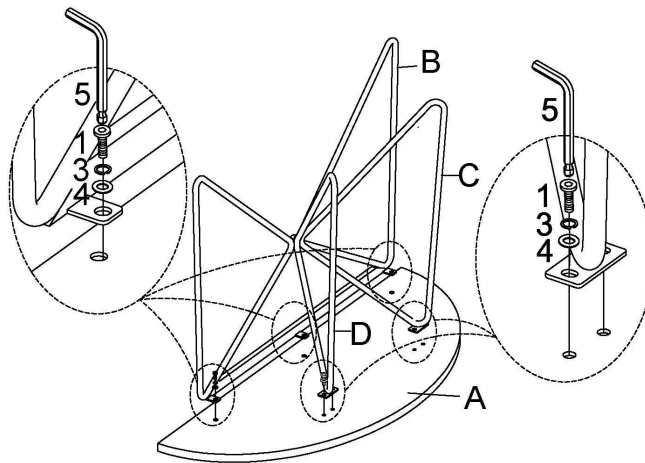

1PC

D SIDE LEG WITH HOLE

1PC

HARDWARE IDENTIFICATION

1 BOLT

1/4"x7/8"

7PCS

2 BOLT

1/4"x1-3/8"

1PC

3 SPRING WASHER

1/4"

8PCS

4 WASHER

1/4"

8PCS

5 ALLEN KEY

4mm

1PC

ITEM:722899

ASSEMBLY INSTRUCTIONS

STEP 1

2		1PC
3		1PC
4		1PC
5		1PC

STEP 2

1		7PCS
3		7PCS
4		7PCS
5		1PC

STEP 3

COMPLETE

ITEM:722899

Note: Dimension tolerance $\pm 5\%$