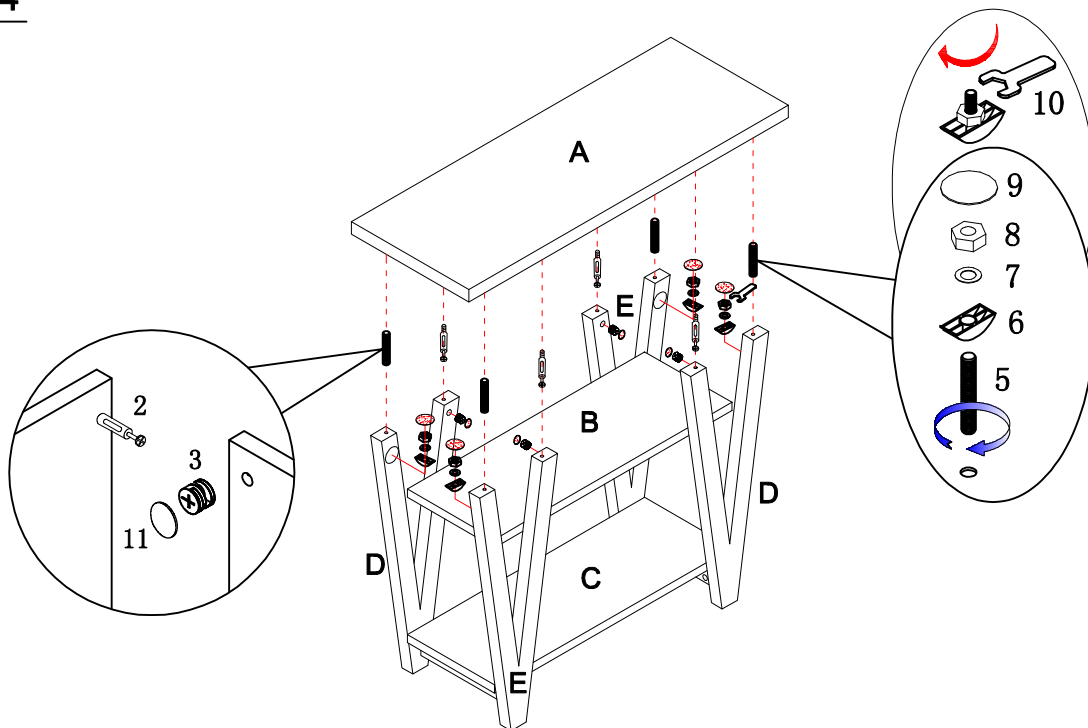

## HARDWARE IDENTIFICATION

1	DOWEL	ø8x25mm		8pcs
2	CAMBOLT	L29mm		20pcs
3	CAMLOCK	ø15mm		20pcs
4	SMALL STICKER	ø20mm		8pcs
5	FULL THREADED ROD	M8x70mm		4pcs
6	JAM WASHER	M8mm		4pcs
7	WASHER	ø8xø16x2mm		4pcs
8	NUT	M8mm		4pcs
9	LARGE STICKER	ø45mm(BK)		4pcs
10	WRENCH	M13mm		1pc
11	SMALL STICKER	ø20mm(BK)		4pcs
12	THE RESTRAINT STRAP	197x5x1mm		1pc
13	BRACKET	12x12x1mm		2pcs
14	MEDIUM SCREW	ø4x25mm		1pcs
15	WALL SCREW	ø5x40mm		1pc
16	PLASTIC ANCHOR	ø8x40mm		1pc
17	GLUE			1pc

ITEM: **705399**

**ASSEMBLY INSTRUCTIONS**

**STEP 1**

**STEP 2**

ITEM: **705399**

**ASSEMBLY INSTRUCTIONS**

**STEP 3**

**STEP 4**