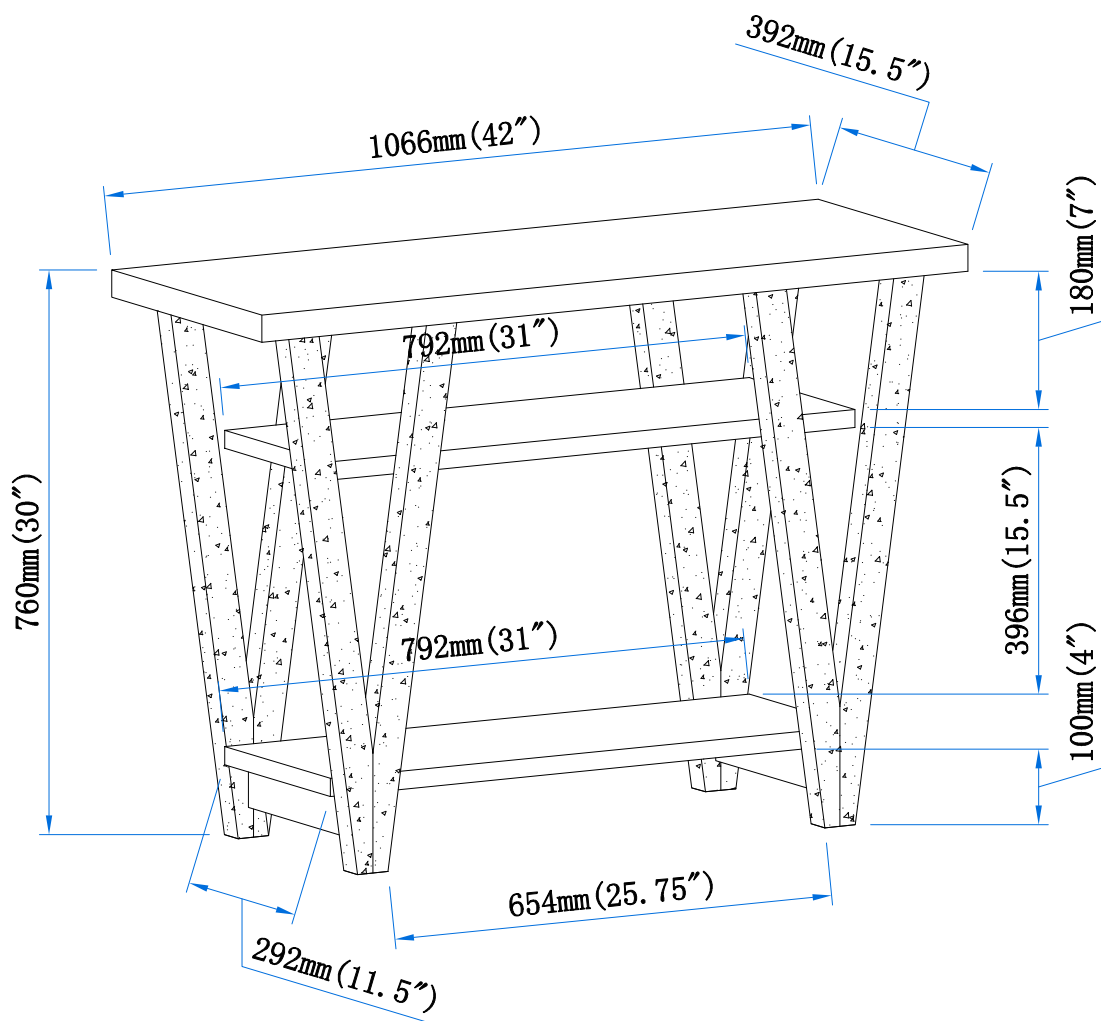

ITEM: 705399

DIMENSION