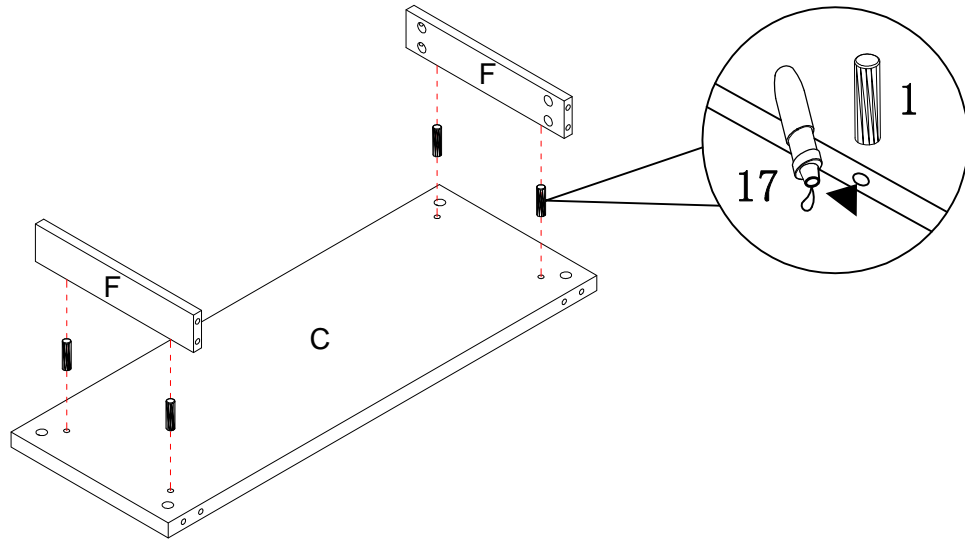

ITEM: **705399**

ASSEMBLY INSTRUCTIONS

STEP 1