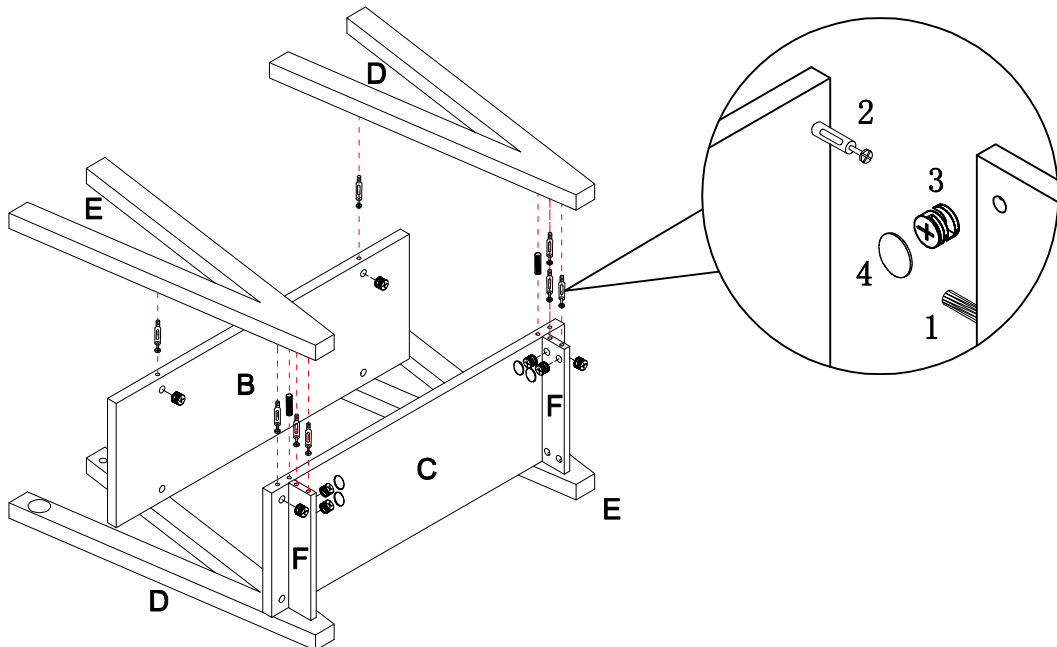

## HARDWARE IDENTIFICATION

1	DOWEL	ø8x25mm		8pcs
2	CAMBOLT	L29mm		20pcs
3	CAMLOCK	ø15mm		20pcs
4	SMALL STICKER	ø20mm		8pcs
5	FULL THREADED ROD	M8x70mm		4pcs
6	JAM WASHER	M8mm		4pcs
7	WASHER	ø8xø16x2mm		4pcs
8	NUT	M8mm		4pcs
9	LARGE STICKER	ø45mm(BK)		4pcs
10	WRENCH	M13mm		1pc
11	SMALL STICKER	ø20mm(BK)		4pcs
12	THE RESTRAINT STRAP	197x5x1mm		1pc
13	BRACKET	12x12x1mm		2pcs
14	MEDIUM SCREW	ø4x25mm		1pcs
15	WALL SCREW	ø5x40mm		1pc
16	PLASTIC ANCHOR	ø8x40mm		1pc
17	GLUE			1pc

ITEM: **705399**

**ASSEMBLY INSTRUCTIONS**

**STEP 1**

**STEP 2**

ITEM: **705399**

**ASSEMBLY INSTRUCTIONS**

**STEP 3**

**STEP 4**