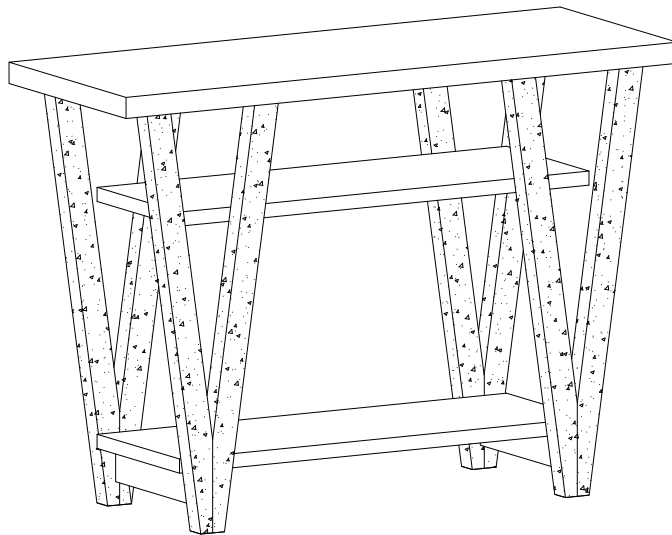

**ASSEMBLY INSTRUCTIONS**  
**COASTER FINE FURNITURE**

*Fine Furniture for every stage of life*

**705399**  
**Sofa Table**

## PARTS IDENTIFICATION

(A) TOP		1 PC	(D) FRONT RIGHT LEG/ REAR LEFT LEG		2 PCS
(B) MIDDLE SHELF		1 PC	(E) FRONT LEFT LEG/ REAR RIGHT LEG		2 PCS
(C) BOTTOM PANEL		1 PC	(F) BOTTOM SUPPORT		2 PCS