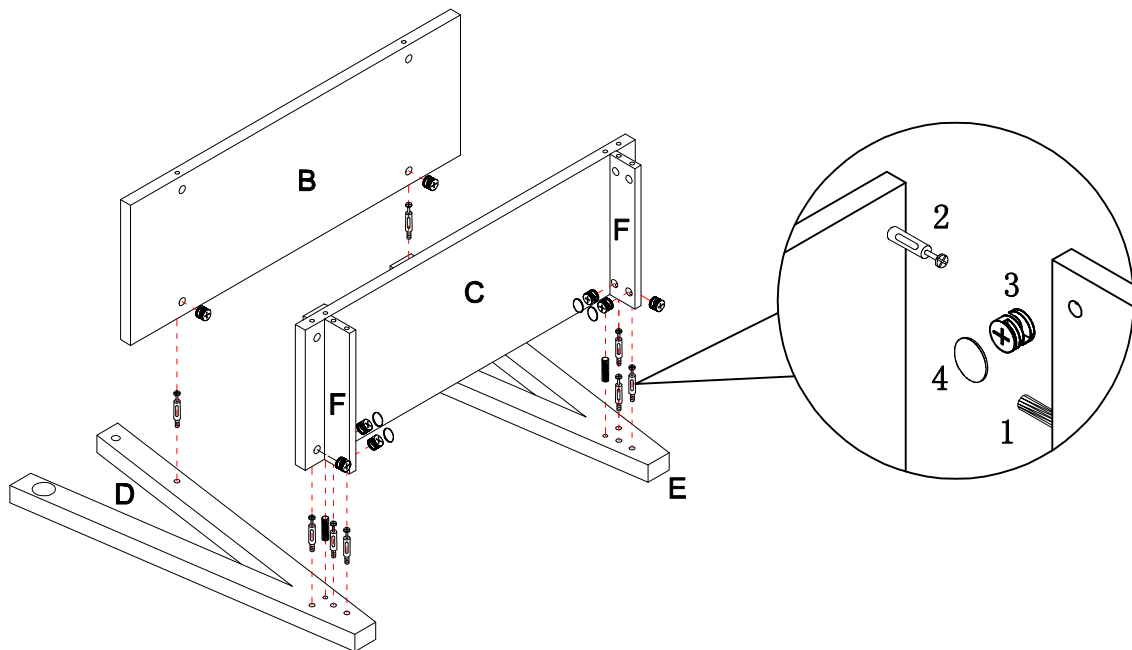

ITEM: **705399**

ASSEMBLY INSTRUCTIONS

STEP 1

STEP 2