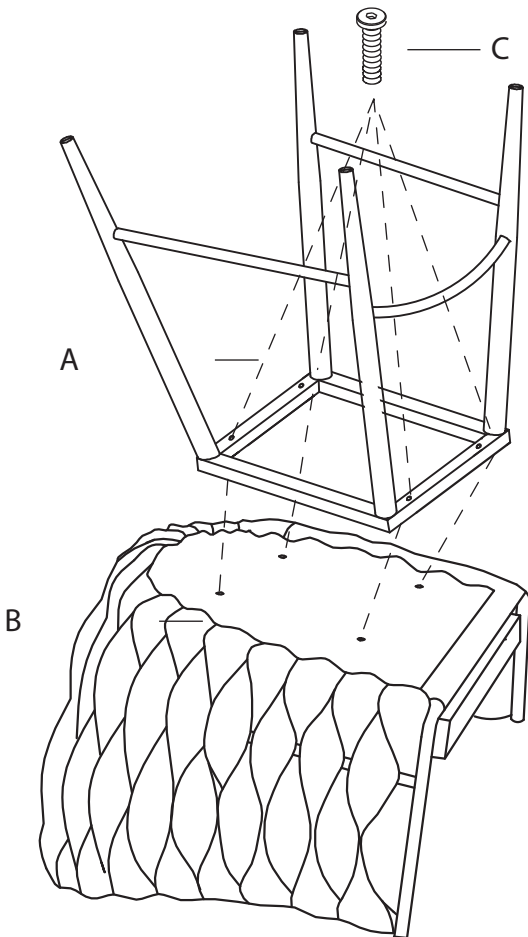

Braided Matisse Counter Stool

Part # B24-BRAIDMAT XX+XX

20-0320

PARTS

A

B

x4
(M6x25mm)

C

D

1

2

Do not over tighten.
 Do not use power tools to assemble.