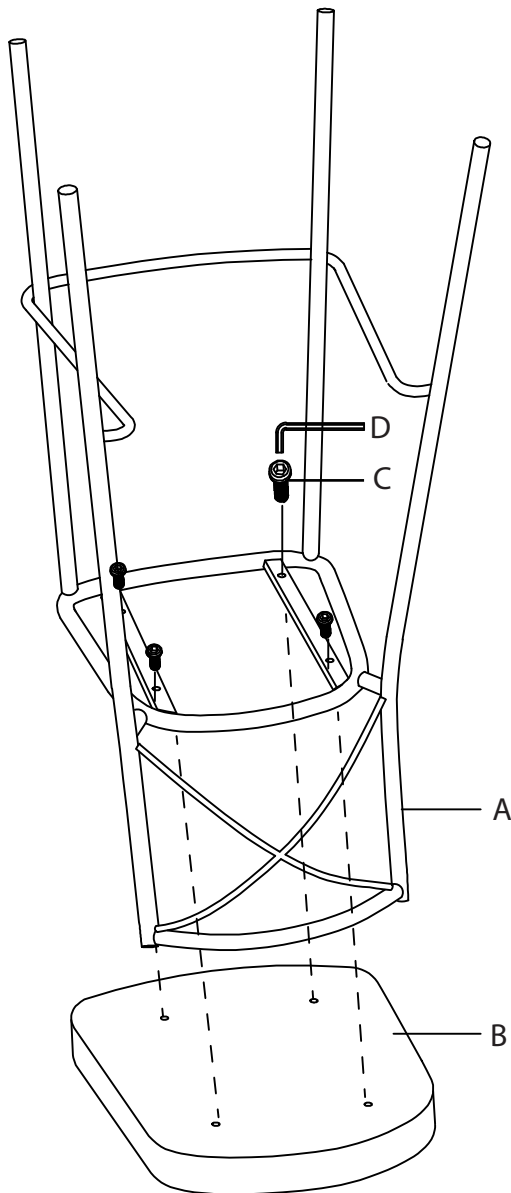

Part # B25-MODCHRLT XXXX

22-0222

PARTS

1

2

⚠ WARNING: SEATING

- Read all instructions carefully and completely before assembly and use. Retain for future reference.
- Keep plastic bags and small parts away from children.
- For residential (non-commercial) use only.
- DO NOT stand on product. Use only for intended table purpose.
- Max weight limit 250 lbs.
- Periodically check for loose hardware; retighten as necessary.
- DO NOT use product if any component becomes damaged.
- DO NOT use power tools to assemble OR overtighten hardware.