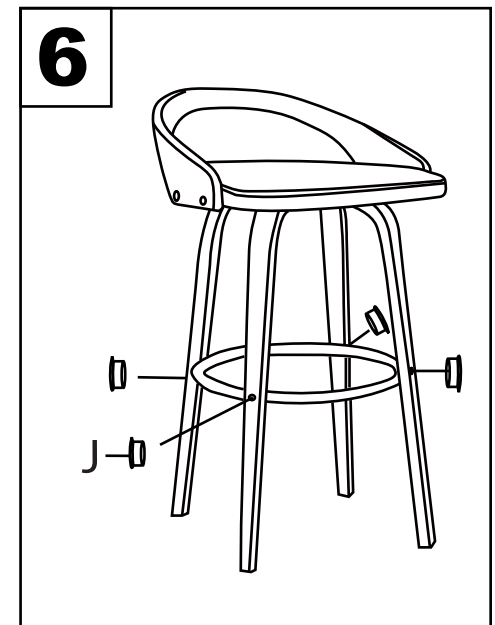

Grotto Counter Stool

Part # B24-GROTTOR XX2

22-0303

PARTS

⚠ WARNING:

- Read all instructions carefully and completely before assembly and use. Retain for future reference.
- Keep plastic bags and small parts away from children.
- For residential (non-commercial) use only.
- DO NOT stand on product. Use only for intended table purpose.
- Max weight limit 250 lbs.
- Periodically check for loose hardware; retighten as necessary.
- DO NOT use product if any component becomes damaged.
- DO NOT use power tools to assemble OR overtighten hardware.