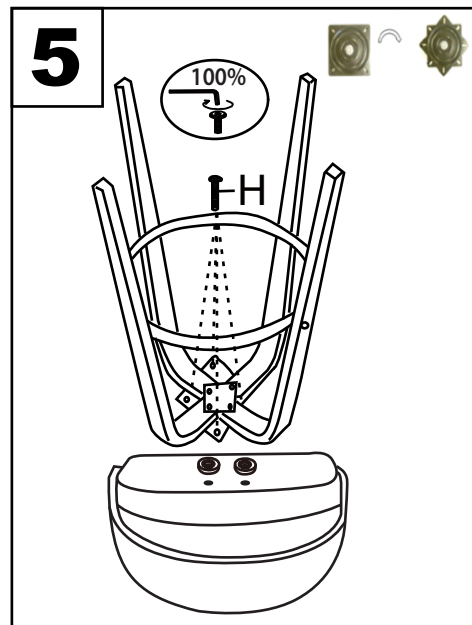

Grotto Counter Stool

Part # B24-GROTTOR XX2

22-0303

PARTS

⚠ WARNING:

- Read all instructions carefully and completely before assembly and use. Retain for future reference.
- Keep plastic bags and small parts away from children.
- For residential (non-commercial) use only.
- DO NOT stand on product. Use only for intended table purpose.
- Max weight limit 250 lbs.
- Periodically check for loose hardware; retighten as necessary.
- DO NOT use product if any component becomes damaged.
- DO NOT use power tools to assemble OR overtighten hardware.