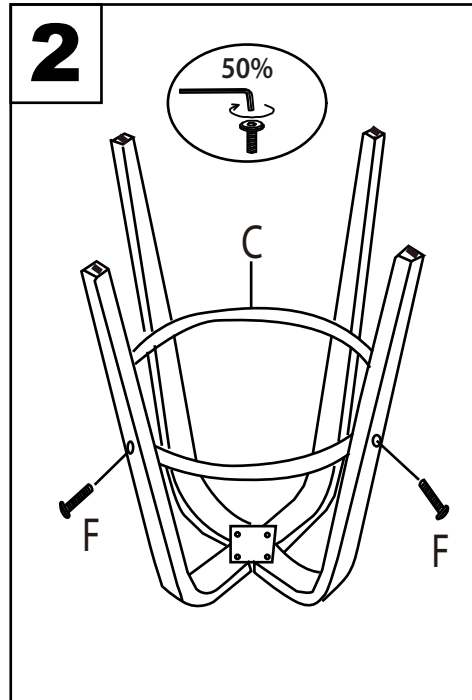

Grotto Counter Stool

Part # B24-GROTTOR XX2

22-0303

PARTS

⚠ WARNING:

- Read all instructions carefully and completely before assembly and use. Retain for future reference.
- Keep plastic bags and small parts away from children.
- For residential (non-commercial) use only.
- DO NOT stand on product. Use only for intended table purpose.
- Max weight limit 250 lbs.
- Periodically check for loose hardware; retighten as necessary.
- DO NOT use product if any component becomes damaged.
- DO NOT use power tools to assemble OR overtighten hardware.