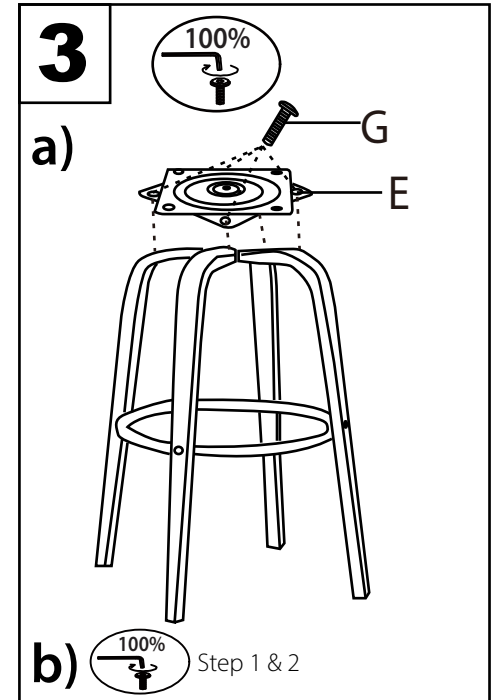

Grotto Counter Stool

Part # B24-GROTTOR XX2

22-0303

PARTS

⚠ WARNING:

- Read all instructions carefully and completely before assembly and use. Retain for future reference.
- Keep plastic bags and small parts away from children.
- For residential (non-commercial) use only.
- DO NOT stand on product. Use only for intended table purpose.
- Max weight limit 250 lbs.
- Periodically check for loose hardware; retighten as necessary.
- DO NOT use product if any component becomes damaged.
- DO NOT use power tools to assemble OR overtighten hardware.