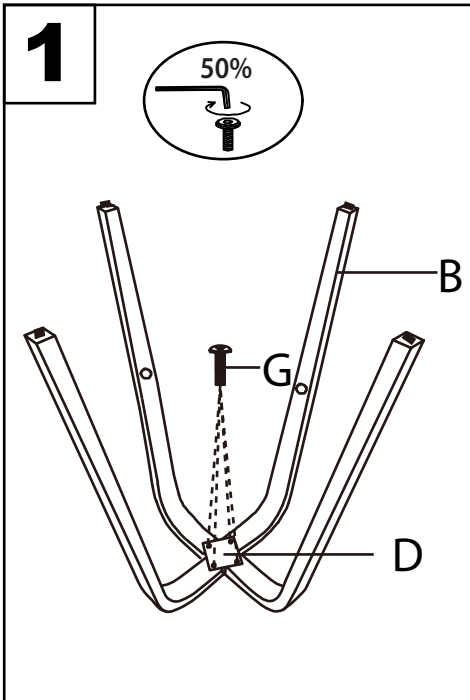

Grotto Counter Stool

Part # B24-GROTTOR XX2

22-0303

PARTS

⚠ WARNING:

- Read all instructions carefully and completely before assembly and use. Retain for future reference.
- Keep plastic bags and small parts away from children.
- For residential (non-commercial) use only.
- DO NOT stand on product. Use only for intended table purpose.
- Max weight limit 250 lbs.
- Periodically check for loose hardware; retighten as necessary.
- DO NOT use product if any component becomes damaged.
- DO NOT use power tools to assemble OR overtighten hardware.