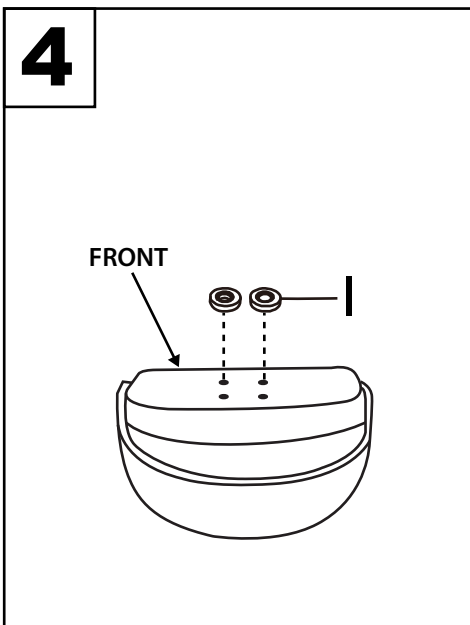

Grotto Counter Stool

Part # B24-GROTTOR XX2

22-0303

PARTS

⚠ WARNING:

- Read all instructions carefully and completely before assembly and use. Retain for future reference.
- Keep plastic bags and small parts away from children.
- For residential (non-commercial) use only.
- DO NOT stand on product. Use only for intended table purpose.
- Max weight limit 250 lbs.
- Periodically check for loose hardware; retighten as necessary.
- DO NOT use product if any component becomes damaged.
- DO NOT use power tools to assemble OR overtighten hardware.