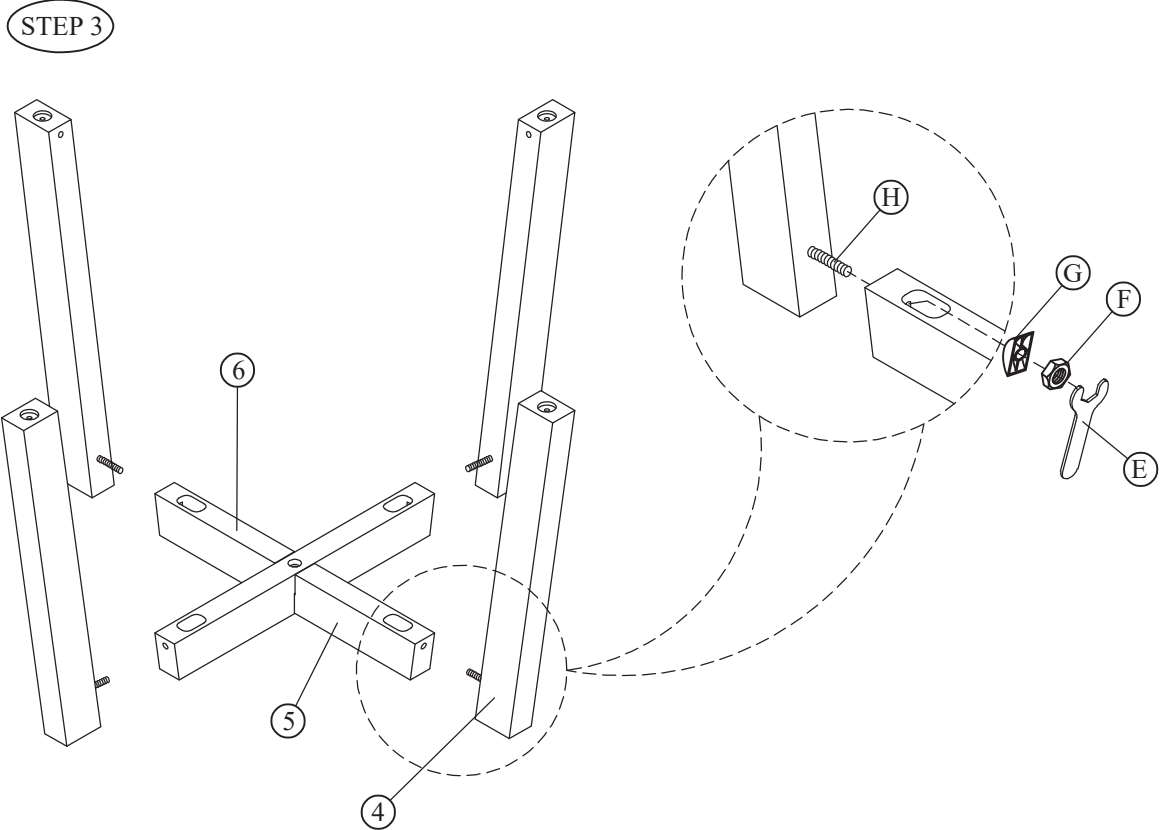

HARDWARE LIST

| No | Description | Sketch | Q'TY |
|----|------------------------|---|-------|
| A | Allen Wrench 4mm |  | 1PC |
| B | Bolt Ø5/16x40mm |  | 10PCS |
| C | Lock Washer Ø5/16x12mm |  | 10PCS |
| D | Flat Washer Ø5/16x19mm |  | 10PCS |

| | | | |
|---|----------------------|---|------|
| E | Wrench Ø5/16 |  | 1PC |
| F | Hex Nut Ø5/16 x 12mm |  | 8PCS |
| G | Halfmoon Washer |  | 8PCS |
| H | Bolt Ø5/16 x 83mm |  | 8PCS |

PARTS LIST

| TABLE TOP (1PC) | LEAF (1PC) | MOUNTING PLATE (1PC) | LEG (4PCS) |
|--|--|---|--|
| ①  | ②  | ③  | ④  |
| SHORT UPPER STRETCHER (1PC) | SHORT BOTTOM STRETCHER (1PC) | LONG UPPER STRETCHER (1PC) | LONG BOTTOM STRETCHER (1PC) |
| ⑤  | ⑥  | ⑦  | ⑧  |