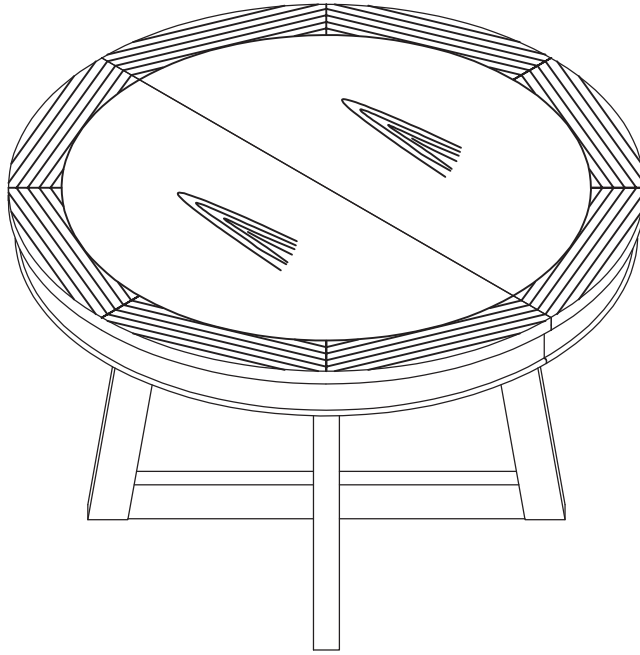

LIVING SPACES

AMERY

48-66" ROUND DINING TABLE

SKU: 323507

LIVING SPACES

AMERY

48-66" ROUND DINING TABLE

SKU: 323507

HARDWARE LIST

| No | Description | Sketch | Q'TY |
|----|------------------------|---|-------|
| A | Allen Wrench 4mm |  | 1PC |
| B | Bolt Ø5/16x40mm |  | 10PCS |
| C | Lock Washer Ø5/16x12mm |  | 10PCS |
| D | Flat Washer Ø5/16x19mm |  | 10PCS |

| | | | |
|---|----------------------|---|------|
| E | Wrench Ø5/16 |  | 1PC |
| F | Hex Nut Ø5/16 x 12mm |  | 8PCS |
| G | Halfmoon Washer |  | 8PCS |
| H | Bolt Ø5/16 x 83mm |  | 8PCS |

PARTS LIST

| TABLE TOP (1PC) | LEAF (1PC) | MOUNTING PLATE (1PC) | LEG (4PCS) |
|--|--|---|--|
| ①  | ②  | ③  | ④  |
| SHORT UPPER STRETCHER (1PC) | SHORT BOTTOM STRETCHER (1PC) | LONG UPPER STRETCHER (1PC) | LONG BOTTOM STRETCHER (1PC) |
| ⑤  | ⑥  | ⑦  | ⑧  |

LIVING SPACES

AMERY

48-66" ROUND DINING TABLE

SKU: 323507

STEP 4

STEP 5

STEP 6

STEP 7