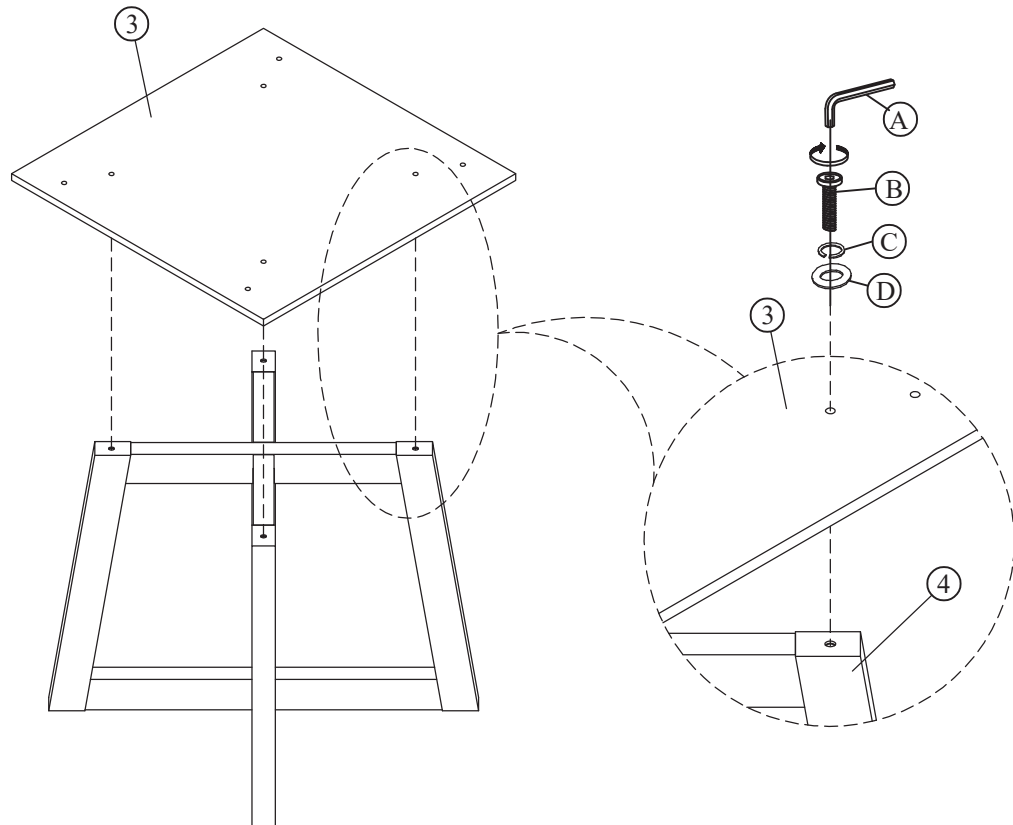

| | | | |
|---|----------------------|---|------|
| E | Wrench Ø5/16 |  | 1PC |
| F | Hex Nut Ø5/16 x 12mm |  | 8PCS |
| G | Halfmoon Washer |  | 8PCS |
| H | Bolt Ø5/16 x 83mm |  | 8PCS |

PARTS LIST

| TABLE TOP (1PC) | LEAF (1PC) | MOUNTING PLATE (1PC) | LEG (4PCS) |
|--|--|---|--|
| ①  | ②  | ③  | ④  |
| SHORT UPPER STRETCHER (1PC) | SHORT BOTTOM STRETCHER (1PC) | LONG UPPER STRETCHER (1PC) | LONG BOTTOM STRETCHER (1PC) |
| ⑤  | ⑥  | ⑦  | ⑧  |

LIVING SPACES

AMERY

48-66" ROUND DINING TABLE

SKU: 323507

STEP 4

STEP 5

STEP 6

STEP 7