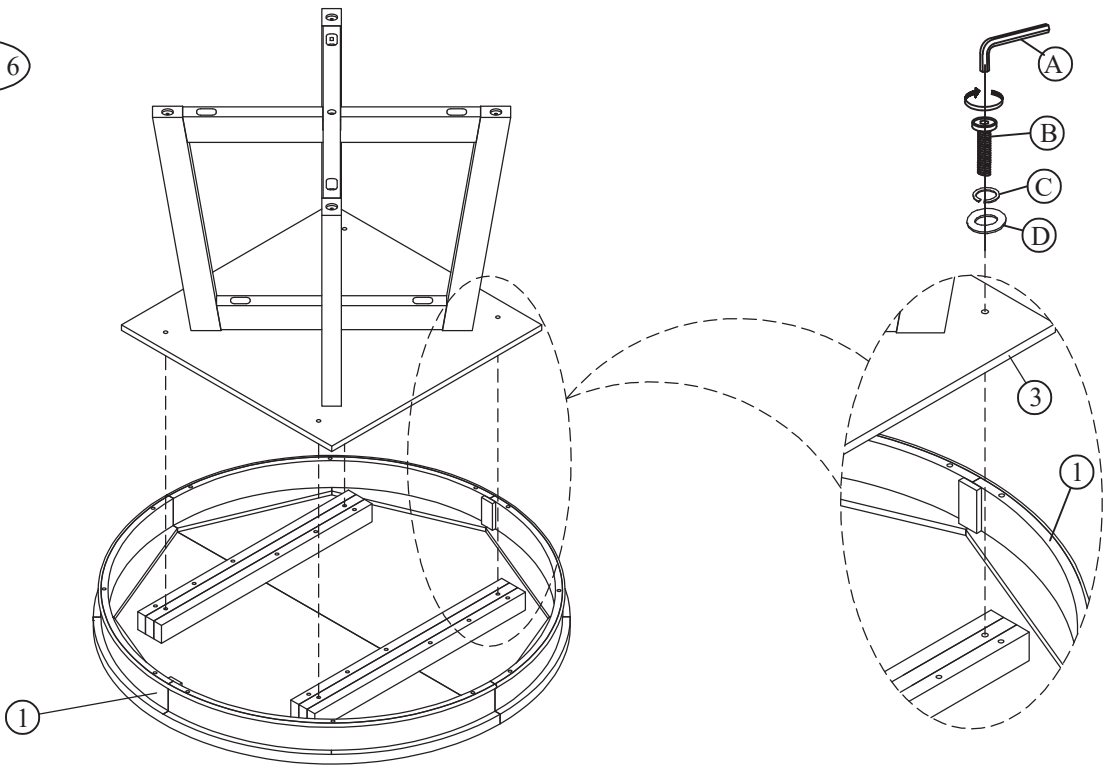

HARDWARE LIST

| No | Description | Sketch | Q'TY |
|----|------------------------|---|-------|
| A | Allen Wrench 4mm |  | 1PC |
| B | Bolt Ø5/16x40mm |  | 10PCS |
| C | Lock Washer Ø5/16x12mm |  | 10PCS |
| D | Flat Washer Ø5/16x19mm |  | 10PCS |

| | | | |
|---|----------------------|---|------|
| E | Wrench Ø5/16 |  | 1PC |
| F | Hex Nut Ø5/16 x 12mm |  | 8PCS |
| G | Halfmoon Washer |  | 8PCS |
| H | Bolt Ø5/16 x 83mm |  | 8PCS |

PARTS LIST

| TABLE TOP (1PC) | LEAF (1PC) | MOUNTING PLATE (1PC) | LEG (4PCS) |
|--|--|---|--|
| ①  | ②  | ③  | ④  |
| SHORT UPPER STRETCHER (1PC) | SHORT BOTTOM STRETCHER (1PC) | LONG UPPER STRETCHER (1PC) | LONG BOTTOM STRETCHER (1PC) |
| ⑤  | ⑥  | ⑦  | ⑧  |

LIVING SPACES

AMERY

48-66" ROUND DINING TABLE

SKU: 323507

STEP 4

STEP 5

STEP 6

STEP 7