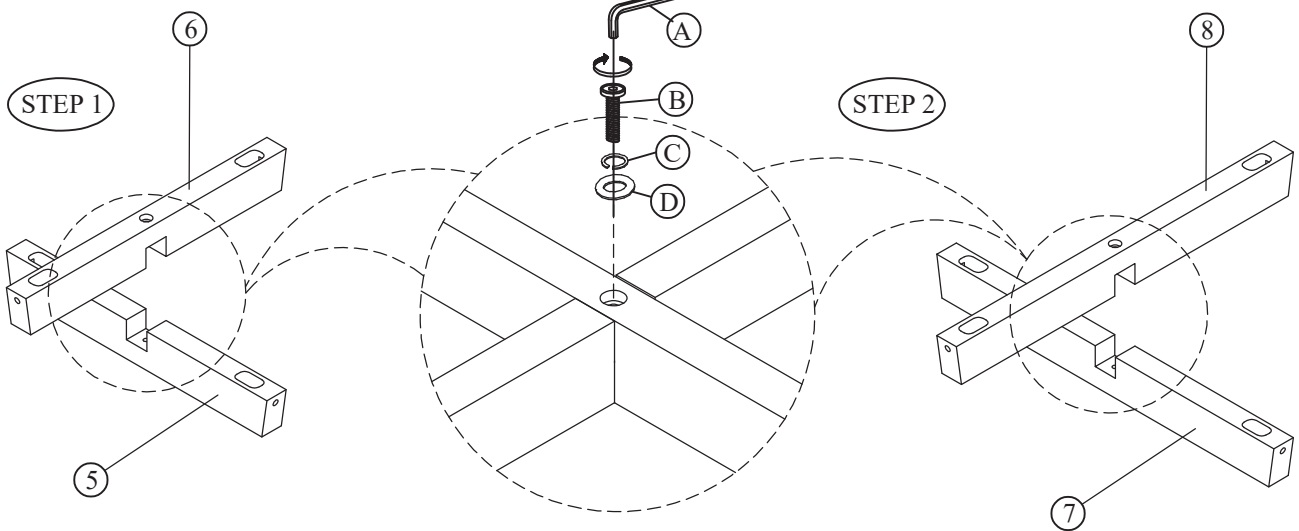

HARDWARE LIST

| No | Description | Sketch | Q'TY |
|----|------------------------|---|-------|
| A | Allen Wrench 4mm |  | 1PC |
| B | Bolt Ø5/16x40mm |  | 10PCS |
| C | Lock Washer Ø5/16x12mm |  | 10PCS |
| D | Flat Washer Ø5/16x19mm |  | 10PCS |

| | | | |
|---|----------------------|---|------|
| E | Wrench Ø5/16 |  | 1PC |
| F | Hex Nut Ø5/16 x 12mm |  | 8PCS |
| G | Halfmoon Washer |  | 8PCS |
| H | Bolt Ø5/16 x 83mm |  | 8PCS |

PARTS LIST

| TABLE TOP (1PC) | LEAF (1PC) | MOUNTING PLATE (1PC) | LEG (4PCS) |
|--|--|---|--|
| ①  | ②  | ③  | ④  |
| SHORT UPPER STRETCHER (1PC) | SHORT BOTTOM STRETCHER (1PC) | LONG UPPER STRETCHER (1PC) | LONG BOTTOM STRETCHER (1PC) |
| ⑤  | ⑥  | ⑦  | ⑧  |