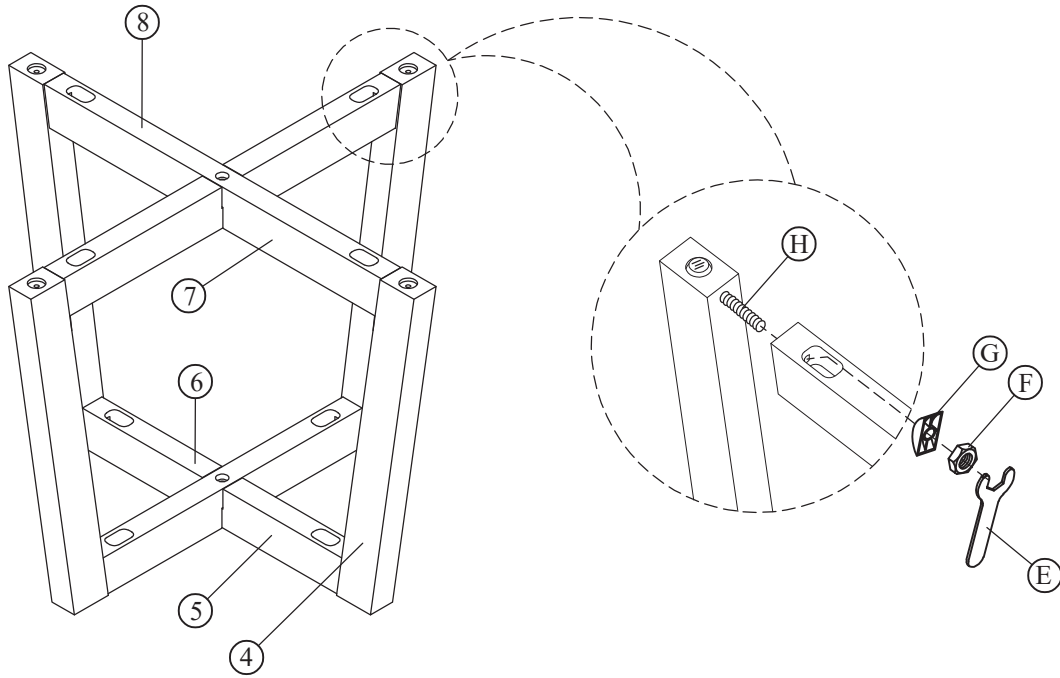

LIVING SPACES

AMERY

48-66" ROUND DINING TABLE

SKU: 323507

STEP 4