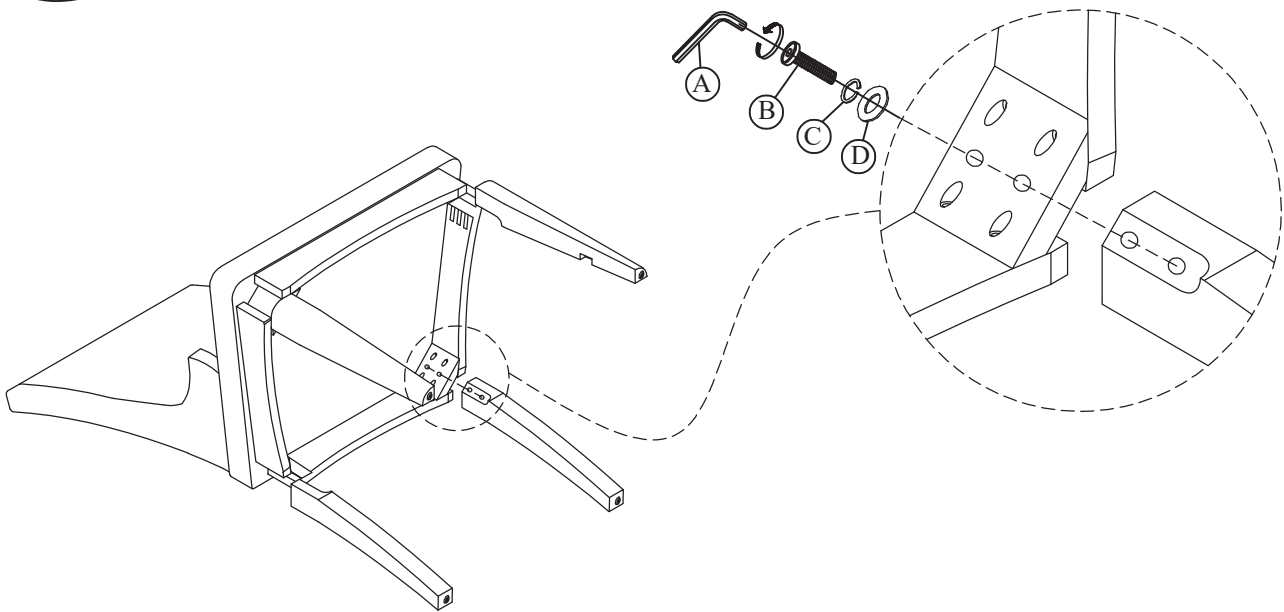

PARTS LIST (X2)

SEAT FRAME (1PC)		FRONT LEG (2PCS)	
①		②	
LEFT BACK LEG (1PC)		RIGHT BACK LEG (1PC)	
③		④	
UPPER STRETCHER (1PC)		BOTTOM STRETCHER (1PC)	
⑤		⑥	

Stretcher pack is here

Hardware pack is screwed here

Legs pack is here

LIVING SPACES

AMERY

HOST CHAIR

SKU: 323506

STEP 1

* Do not tighten bolts

STEP 2