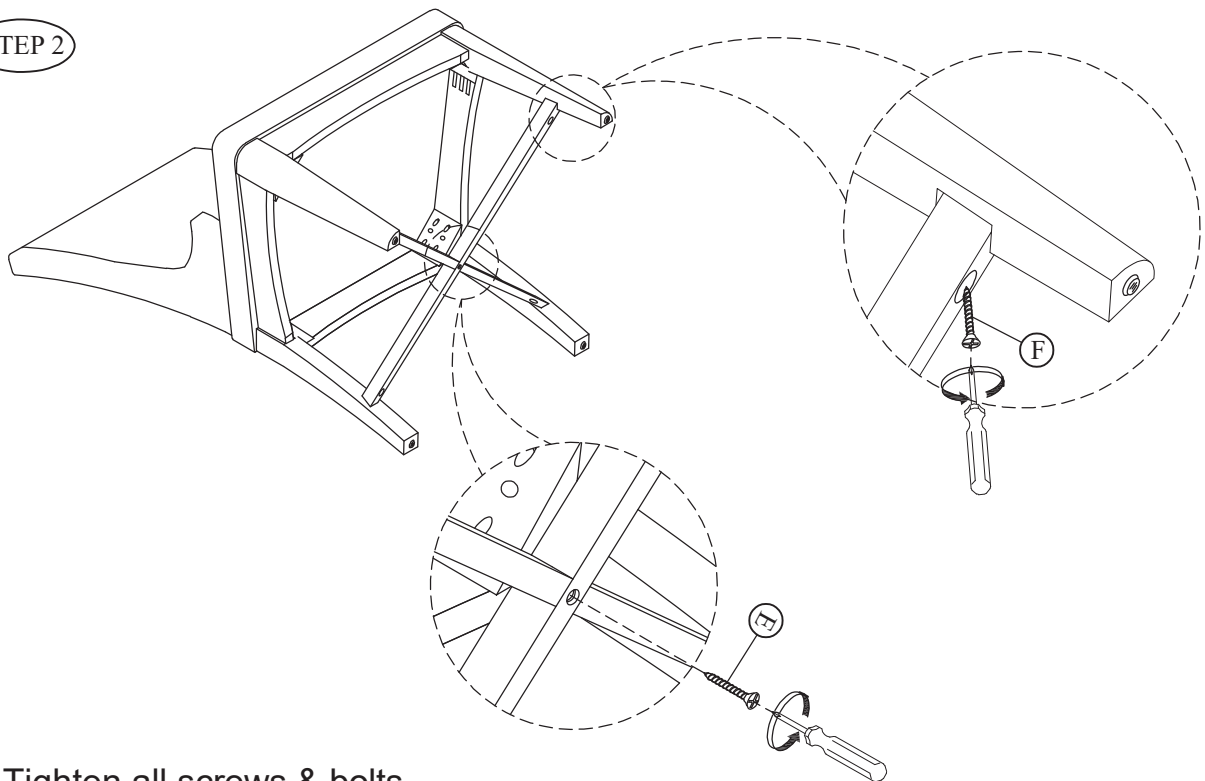

PARTS LIST (X2)

SEAT FRAME (1PC)		FRONT LEG (2PCS)	
①		②	
LEFT BACK LEG (1PC)		RIGHT BACK LEG (1PC)	
③		④	
UPPER STRETCHER (1PC)		BOTTOM STRETCHER (1PC)	
⑤		⑥	

Stretcher pack is here

Hardware pack is screwed here

Legs pack is here

LIVING SPACES

AMERY

HOST CHAIR

SKU: 323506

STEP 1

* Do not tighten bolts

STEP 2