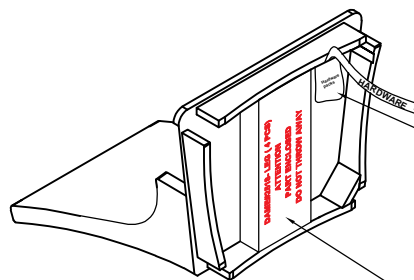

LIVING SPACES

AMERY

HOST CHAIR

SKU: 323506

HARDWARE LIST (X2)

No	Description	Sketch	Q'TY
A	Allen Wrench 4mm		1PC
B	Bolt Ø1/4x60mm		8PCS
C	Lock Washer Ø1/4x12mm		8PCS
D	Flat Washer Ø1/4x19mm		8PCS
E	Screw #4x20mm		1PC
F	Screw #4x45mm		4PCS

PARTS LIST (X2)

SEAT FRAME (1PC)		FRONT LEG (2PCS)	
①		②	
LEFT BACK LEG (1PC)		RIGHT BACK LEG (1PC)	
③		④	
UPPER STRETCHER (1PC)		BOTTOM STRETCHER (1PC)	
⑤		⑥	

Stretcher pack is here

Hardware pack is screwed here