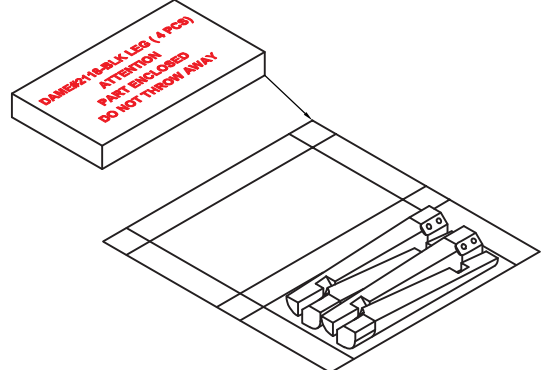

PARTS LIST (X2)

SEAT FRAME (1PC)		FRONT LEG (2PCS)	
①		②	
LEFT BACK LEG (1PC)		RIGHT BACK LEG (1PC)	
③		④	
UPPER STRETCHER (1PC)		BOTTOM STRETCHER (1PC)	
⑤		⑥	

Stretcher pack is here

Hardware pack is screwed here

Legs pack is here

LIVING SPACES

AMERY

HOST CHAIR

SKU: 323506

STEP 1

* Do not tighten bolts

STEP 2