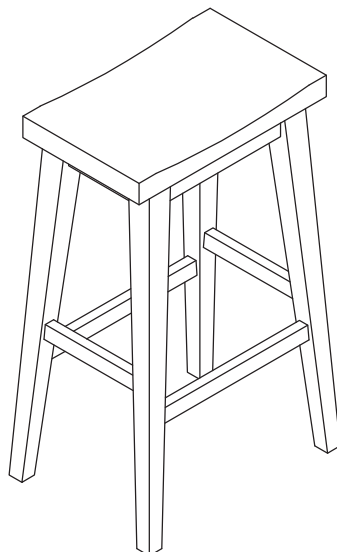

LIVING SPACES

AMERY

30" BARSTOOL

SKU: 323498

HARDWARE LIST

No	Description	Sketch	Q'TY
A	Allen Wrench 4mm		1PC
B	Bolt Ø1/4x60mm		8PCS
C	Lock Washer Ø1/4x12mm		8PCS
D	Flat Washer Ø1/4x19mm		8PCS
E	Screw #4x38mm		8PCS

PARTS LIST

SEAT FRAME (1PC)	RIGHT LEG (2PCS)	LEFT LEG (2PCS)	SHORT STRETCHER (1PC)	LONG STRETCHER (1PC)
① 	② 	③ 	④ 	④ 

LIVING SPACES

AMERY

30" BAR STOOL

SKU: 323498

STEP 1

* Do not tighten bolts