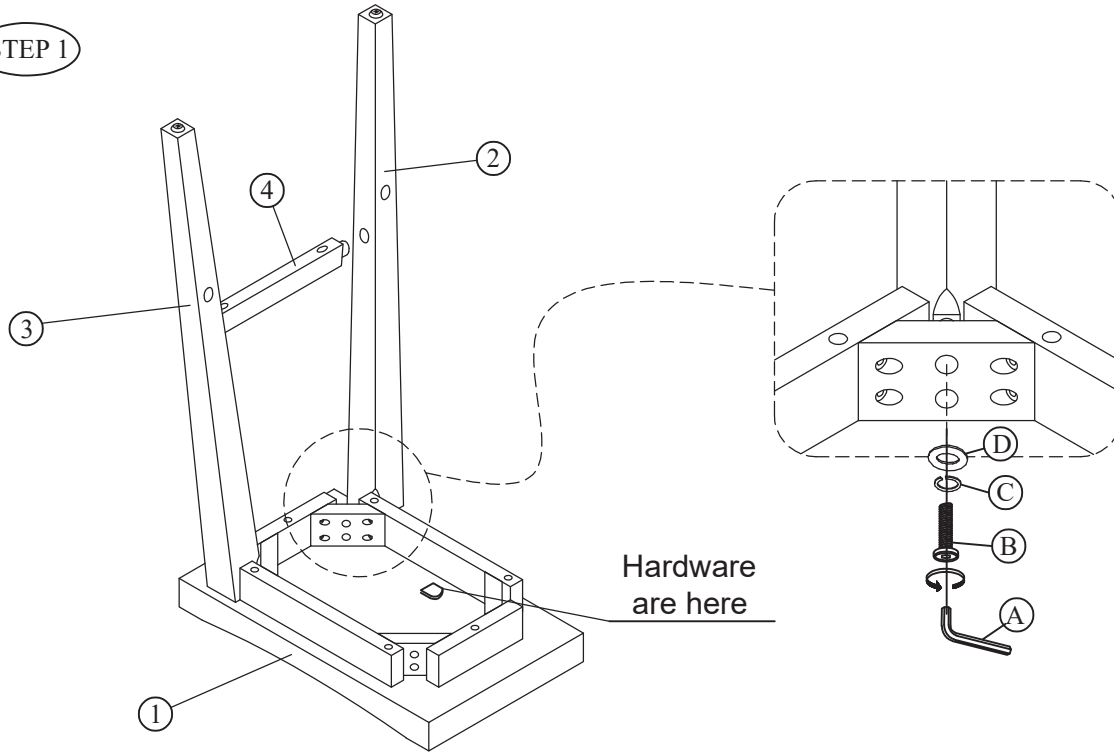

PARTS LIST

SEAT FRAME (1PC)	RIGHT LEG (2PCS)	LEFT LEG (2PCS)	SHORT STRETCHER (1PC)	LONG STRETCHER (1PC)
① 	② 	③ 	④ 	④ 

LIVING SPACES

AMERY

30" BAR STOOL

SKU: 323498

STEP 1

* Do not tighten bolts

STEP 2