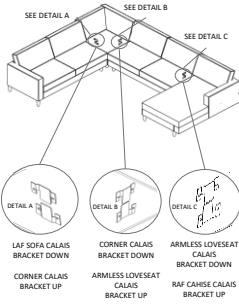

CODE	PART #	DESCRIPTION	SHIPS IN 48 HRS	QUANTITY	PRICING	NOTES
A	PLCALAIS	PATA LATERAL CALAIS	YES	16		
B	PLASWASH	PLASTIC WASHER TO CALAIS & ARIES LEG	YES	16		

LIVING SPACES	
A	PLCALAIS X16
B	PLCALCEN X16
1	LAF SOFA CALAIS X1
2	CORNER CALAIS X1
3	ARMLESS LOVESEAT CALAIS X1
4	RAF CHAISE CALAIS X1

STEP 1: PLACE LEGS LAF SOFA CALAIS

1

(PLASTIC LEG WITH

*REMOVE CUSHIONS

KIT CALAIS 4PC SECTIONAL

STEP 2: PLACE LEGS CORNER CALAIS

2

(PLASTIC LEG WITH