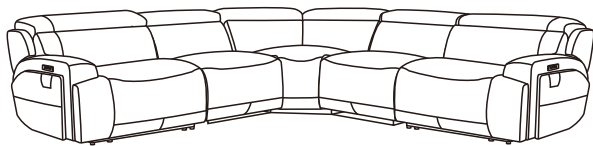

A	connecting screw	 x4

322838
 KIT-GRANADA LTHR 5PC PWR ZERO G
 RCLN MOD SCTNL W/2 ARML CHR, PWRHR&USB

1  connecting screw ~7x68mm

Use screw to connect corner headrest & frame

2

Knock on the headrest of rest specification

3

Lock bracket to fix sofa sectional

4

chair reclining

chair reclining

Living Spaces Information	
LS SKU:	322838
LS Product Name:	KIT-GRANADA LTHR 5PC PWR ZERO G RCLN MOD SCTNL W/2 ARML CHRSPWRHR & USB
Vendor Model #:	KKM.6095B - 5PCS Sectional
Vendor Collection:	Sectional

CODE	PART #	DESCRIPTION	PIC	QUANTITY	NOTES
1		LAF power recliner		1	1 cord x 98 " / 8.2 feet
2		Armless chair		1	
3		Corner		1	
4		RAF power recliner		1	1 cord x 98 " / 8.2 feet
5		Armless chair		1	