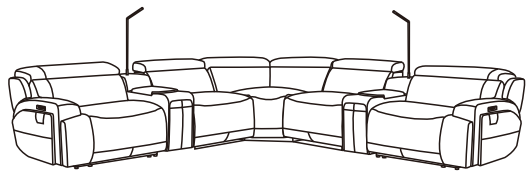

A	Connecting Screw	x4

322775  
 KIT-GRANADA LTHR 7PC PWR ZERO G  
 RCLN MOD SCTNL W/PWRHR & USB

**1**  Connecting screw ~7x68mm

Use screw to connect headrest and frame

**2**

Knock on headrest onto recliners

**3**

wireless charger

hidden cup-holder

Assemble light onto console

**4**

Connect Y cord for each unit

Lock bracket to fix sofa sectional

**LIVING SPACES**

Living Spaces Information	
LS SKU:	322775
LS Product Name:	KIT-GRANADA LTHR 7PC PWR ZERO G RCLN MOD SCTNL W/PWRHR& USB
Vendor Model #:	KM.6095B - 7PCS Sectional
Vendor Collection:	Sectional

CODE	PART #	DESCRIPTION	PIC	QUANTITY	NOTES
1		LAF power recliner		1	1 cord x 98" / 8.2 feet
2		Armless power chair		1	
3		Corner		1	
4		RAF power recliner		1	1 cord x 98" / 8.2 feet
5		Armless chair		1	
6		Console		1	
7		Console		1	