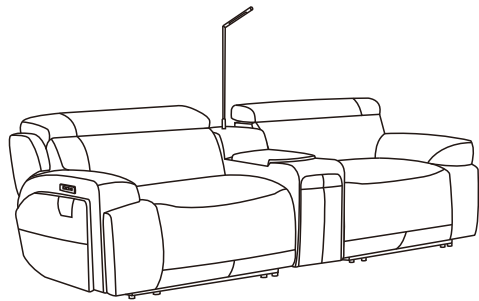

LIVING SPACES

322768
 KIT-GRANADA LTHR 3PC PWR ZERO
 G RCLN MOD CONSOLE LOVESEAT W
 /PWRHR & US

1

Knock on the headrest of recliners

2

wireless charger

hidden cup-holder

Assemble the light onto console

3

Lock bracket to fix sofa sectional

4

chair reclining

Connect Y cord for each unit

Living Spaces Information	
LS SKU:	322768
LS Product Name:	KIT-GRANADA LTHR 3PC PWR ZERO G RCLN MOD CONSOLE LOVESEAT W/PWRHR& US
Vendor Model #:	KM.6095B - 3PCS Sectional
Vendor Collection:	Sectional

CODE	PART #	DESCRIPTION	PIC	QUANTITY	NOTES
1		LAF power recliner		1	1 cord x 98" / 8.2 feet
2		RAF power recliner		1	1 cord x 98" / 8.2 feet
3		Console		1	