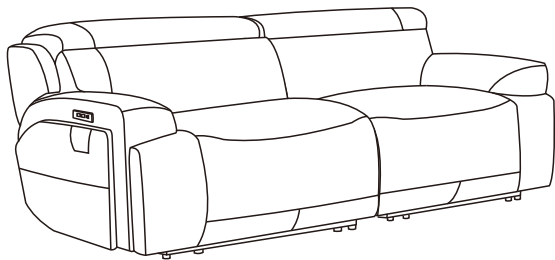

LIVING SPACES

322767

KIT-GRANADA LTHR 2PC PWR ZERO G
RCLN MOD LOVESEAT W/PWR HDRST &
USB

1

Knock on the headrest of power chairs

2

Lock bracket to fix sofa sectional

3

chair reclining

4