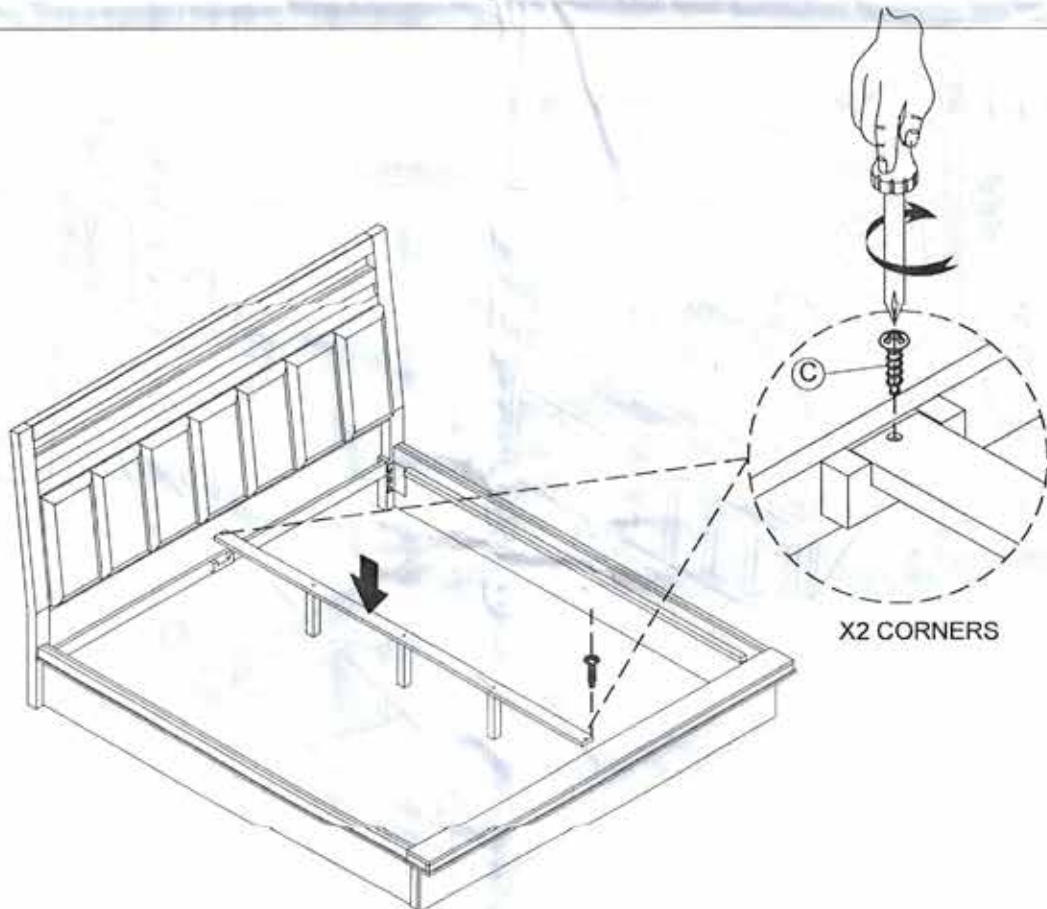

Hardware List : Footboard

NO	Description	Sketch	QTY
A	Allen Wrench 3/16" (5mm)		1pcs
B	Allen Wrench 3/16" (5mm)		1pcs
C	Screw Cap Ø3*1-1/8"(30mm)		28pcs

PARTS LIST

BPUR#1266HB 6/6 Hdbd Platform Upholstered		
PANEL HEADBOARD(1PC)		
①		
BPUR#1266FB 6/6 Low Profile Ftbd & Slat Roll		
FOOTBOARD(1PC)	SLAT(1SET)	SLAT SUPPORT LEGS (8PCS)
②	③	④
BPUR#125066R 5/0-6/6 Rails Platform		
SIDE RAIL (2PCS)	CENTER SUPPORT RAILS(1PC)	
⑤	⑥	
SUPPORT LEGS (3PCS)		
⑦		

STEP 1

LIVING SPACES

PAXTEN

KING PLATFORM BED

SKU: 322750

STEP 2

STEP 3

STEP 4