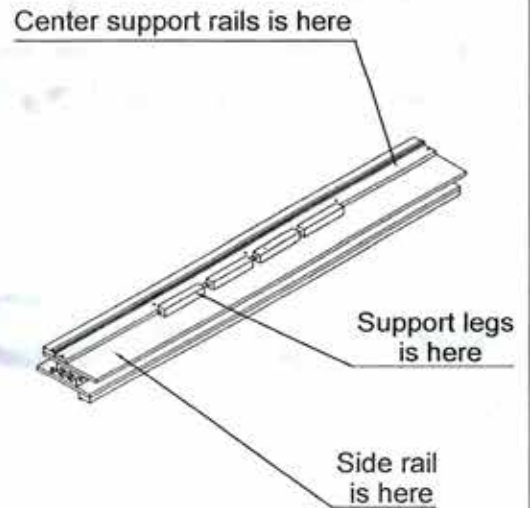

Hardware List : Footboard

NO	Description	Sketch	QTY
A	Allen Wrench 3/16" (5mm)		1pcs
B	Allen Wrench 3/16" (5mm)		1pcs
C	Screw Cap Ø3*1-1/8"(30mm)		28pcs

PARTS LIST

BPUR#1266HB 6/6 Hdbd Platform Upholstered		
PANEL HEADBOARD(1PC)		
①		
BPUR#1266FB 6/6 Low Profile Ftbd & Slat Roll		
FOOTBOARD(1PC)	SLAT(1SET)	SLAT SUPPORT LEGS (8PCS)
②	③	④
BPUR#125066R 5/0-6/6 Rails Platform		
SIDE RAIL (2PCS)	CENTER SUPPORT RAILS(1PC)	
⑤	⑥	
SUPPORT LEGS (3PCS)		
⑦		

NOTE: UNIT SHOULD BE ASSEMBLED BY TWO OR MORE PEOPLE.

HEADBOARD

FOOTBOARD

QUEEN/KING RAILS

LIVING SPACES

PAXTEN

KING PLATFORM BED

SKU: 322750