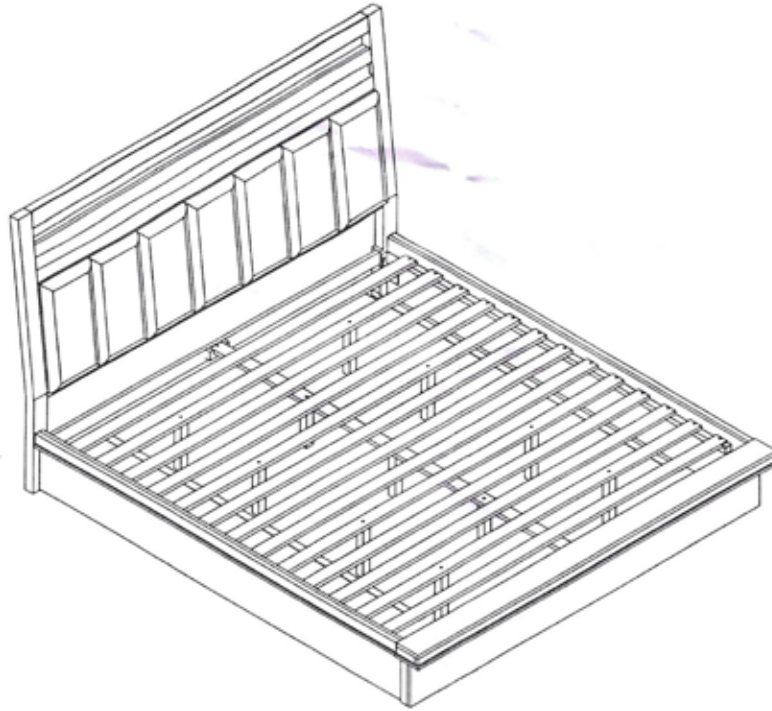

Hardware List : Footboard

NO	Description	Sketch	QTY
A	Allen Wrench 3/16" (5mm)		1pcs
B	Allen Wrench 3/16" (5mm)		1pcs
C	Screw Cap Ø3*1-1/8"(30mm)		28pcs

PARTS LIST

BPUR#1266HB 6/6 Hdbd Platform Upholstered		
PANEL HEADBOARD(1PC)		
①		
BPUR#1266FB 6/6 Low Profile Ftbd & Slat Roll		
FOOTBOARD(1PC)	SLAT(1SET)	SLAT SUPPORT LEGS (8PCS)
②	③	④
BPUR#125066R 5/0-6/6 Rails Platform		
SIDE RAIL (2PCS)	CENTER SUPPORT RAILS(1PC)	
⑤	⑥	
SUPPORT LEGS (3PCS)		
⑦		

NOTE: UNIT SHOULD BE ASSEMBLED BY TWO OR MORE PEOPLE.

HEADBOARD

FOOTBOARD

QUEEN/KING RAILS

LIVING SPACES

PAXTEN

KING PLATFORM BED

SKU: 322750

STEP 1

LIVING SPACES

PAXTEN

KING PLATFORM BED

SKU: 322750

STEP 2

STEP 3

STEP 4