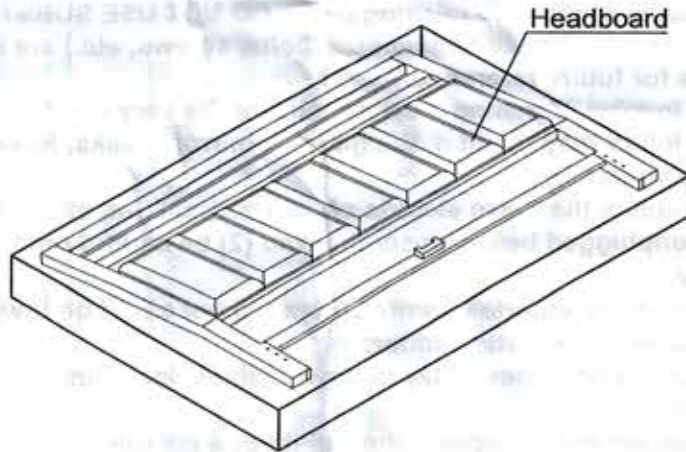

HEADBOARD

FOOTBOARD

QUEEN/KING RAILS