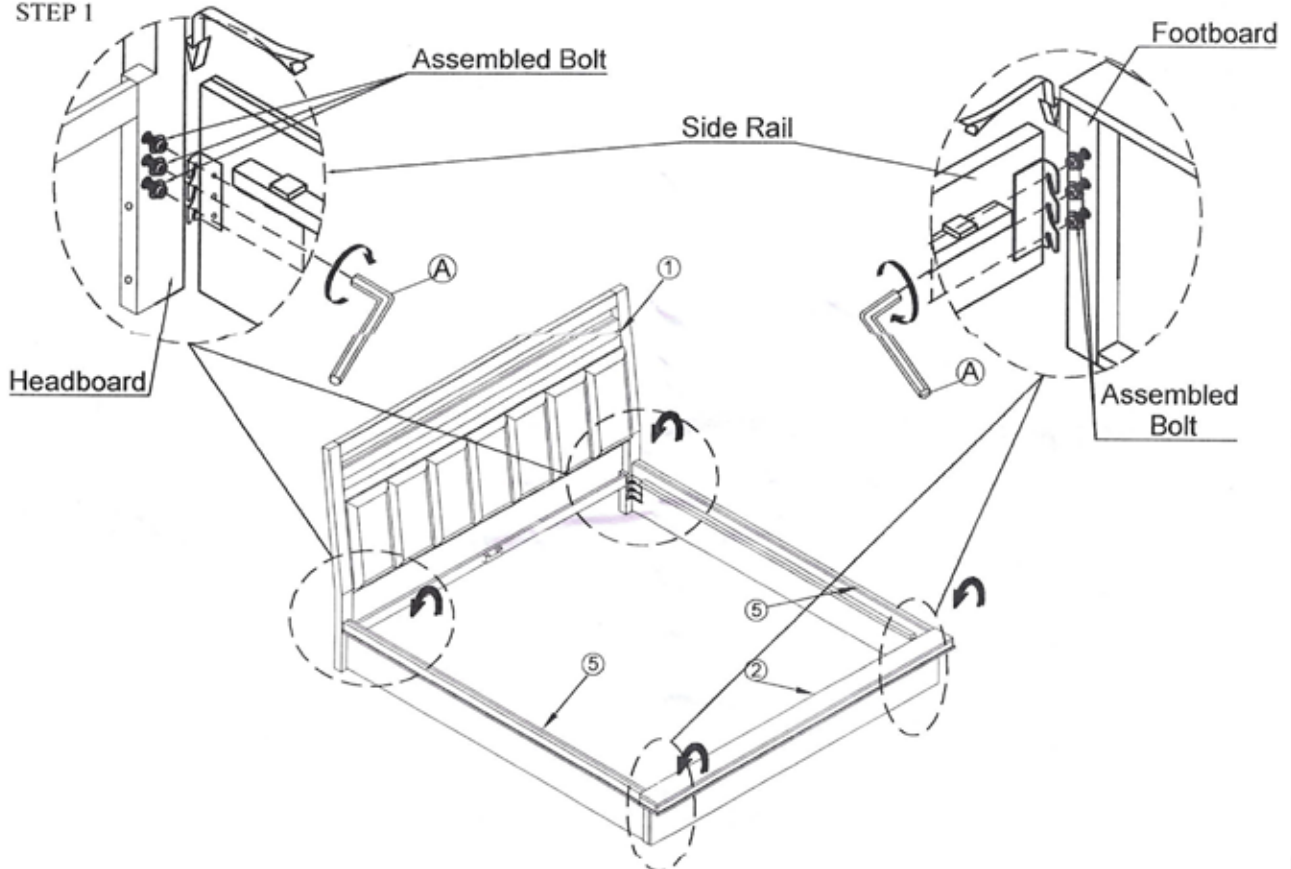

LIVING SPACES

PAXTEN

KING PLATFORM BED

SKU: 322750

STEP 1