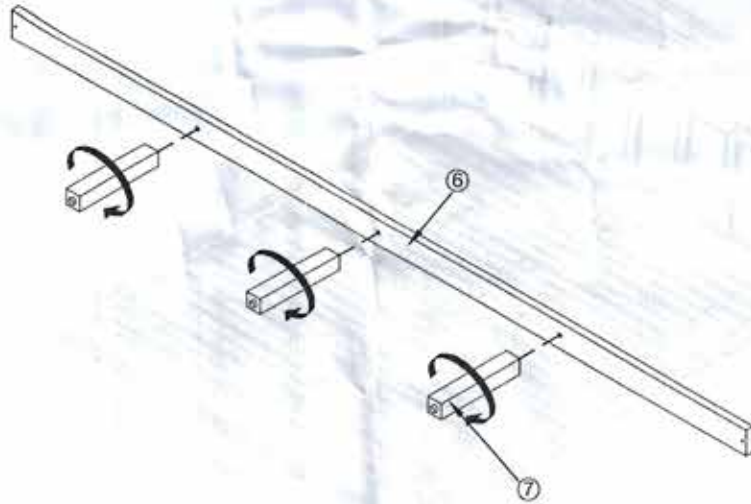

Hardware List : Footboard

NO	Description	Sketch	QTY
A	Allen Wrench 3/16" (5mm)		1pcs
B	Allen Wrench 3/16" (5mm)		1pcs
C	Screw Cap Ø3*1-1/8"(30mm)		28pcs

PARTS LIST

BPUR#1266HB 6/6 Hdbd Platform Upholstered		
PANEL HEADBOARD(1PC)		
①		
BPUR#1266FB 6/6 Low Profile Ftbd & Slat Roll		
FOOTBOARD(1PC)	SLAT(1SET)	SLAT SUPPORT LEGS (8PCS)
②	③	④
BPUR#125066R 5/0-6/6 Rails Platform		
SIDE RAIL (2PCS)	CENTER SUPPORT RAILS(1PC)	
⑤	⑥	
SUPPORT LEGS (3PCS)		
⑦		

STEP 1

LIVING SPACES

PAXTEN

KING PLATFORM BED

SKU: 322750

STEP 2

STEP 3

STEP 4