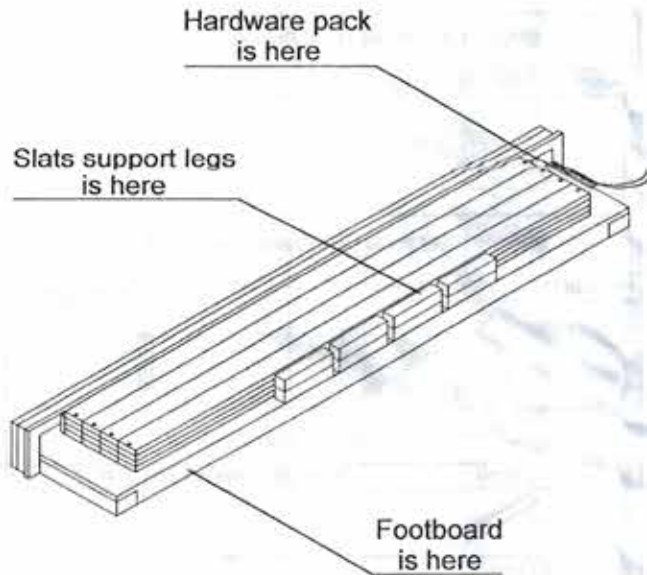

HEADBOARD

FOOTBOARD

QUEEN/KING RAILS