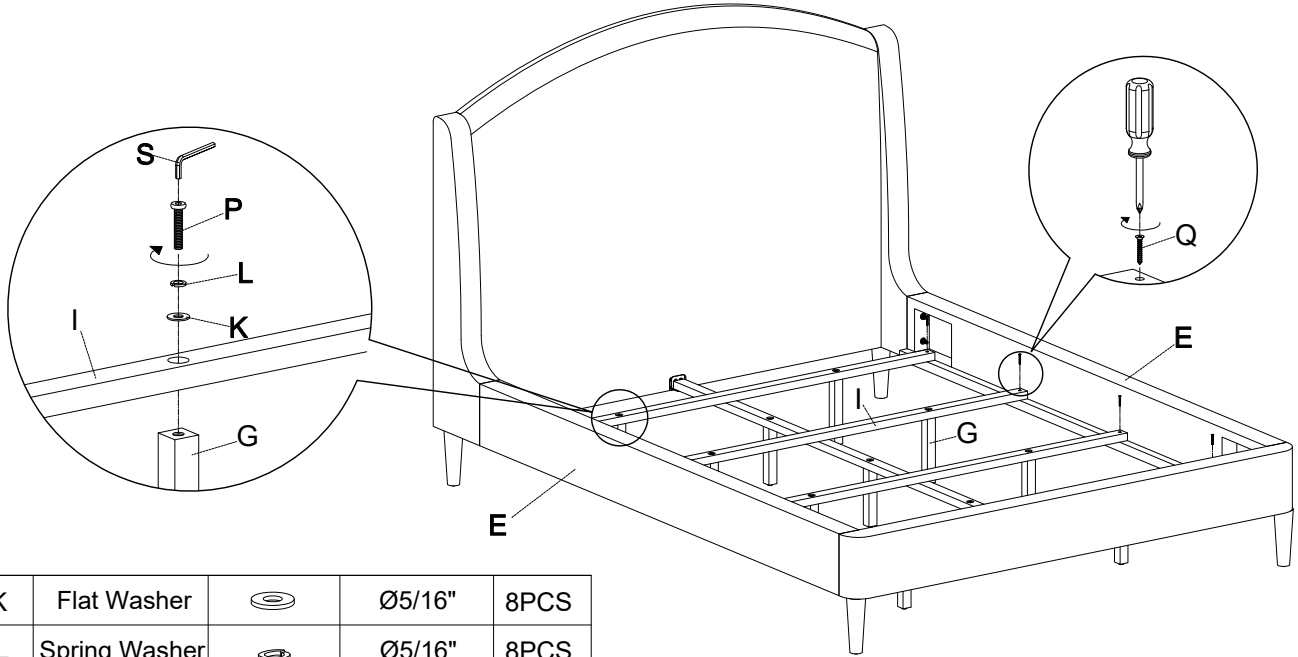

Step4: Assembly Center Rail(H) with HB(A)&FB(D).

K	Flat Washer		Ø5/16"	3PCS
L	Spring Washer		Ø5/16"	3PCS
P	Bolt		5/16"x1-1/2"	3PCS
R	Screw		Ø8x3/4"	4PCS
S	Allen Key		M5x4"	1PC
T	Metal bracket		50x32x30	2PCS

LIVING SPACES

ASSEMBLY INSTRUCTIONS

Item No: 322709/322712

Description: CRESTLEY QUEEN / KING UPHOLSTERED BED

Thank you for purchasing this quality product. Be sure to check all packing material carefully for small parts that may have come loose inside the carton during shipment.

Step4: Assembly slat(I) with side Rail(E).

K	Flat Washer		Ø5/16"	8PCS
L	Spring Washer		Ø5/16"	8PCS
P	Bolt		5/16"x1-1/2"	8PCS
R	Screw		Ø8x1-1/2"	8PCS
S	Allen Key		M5x4"	1PC

Step5: Completed assembly for a regular bed.