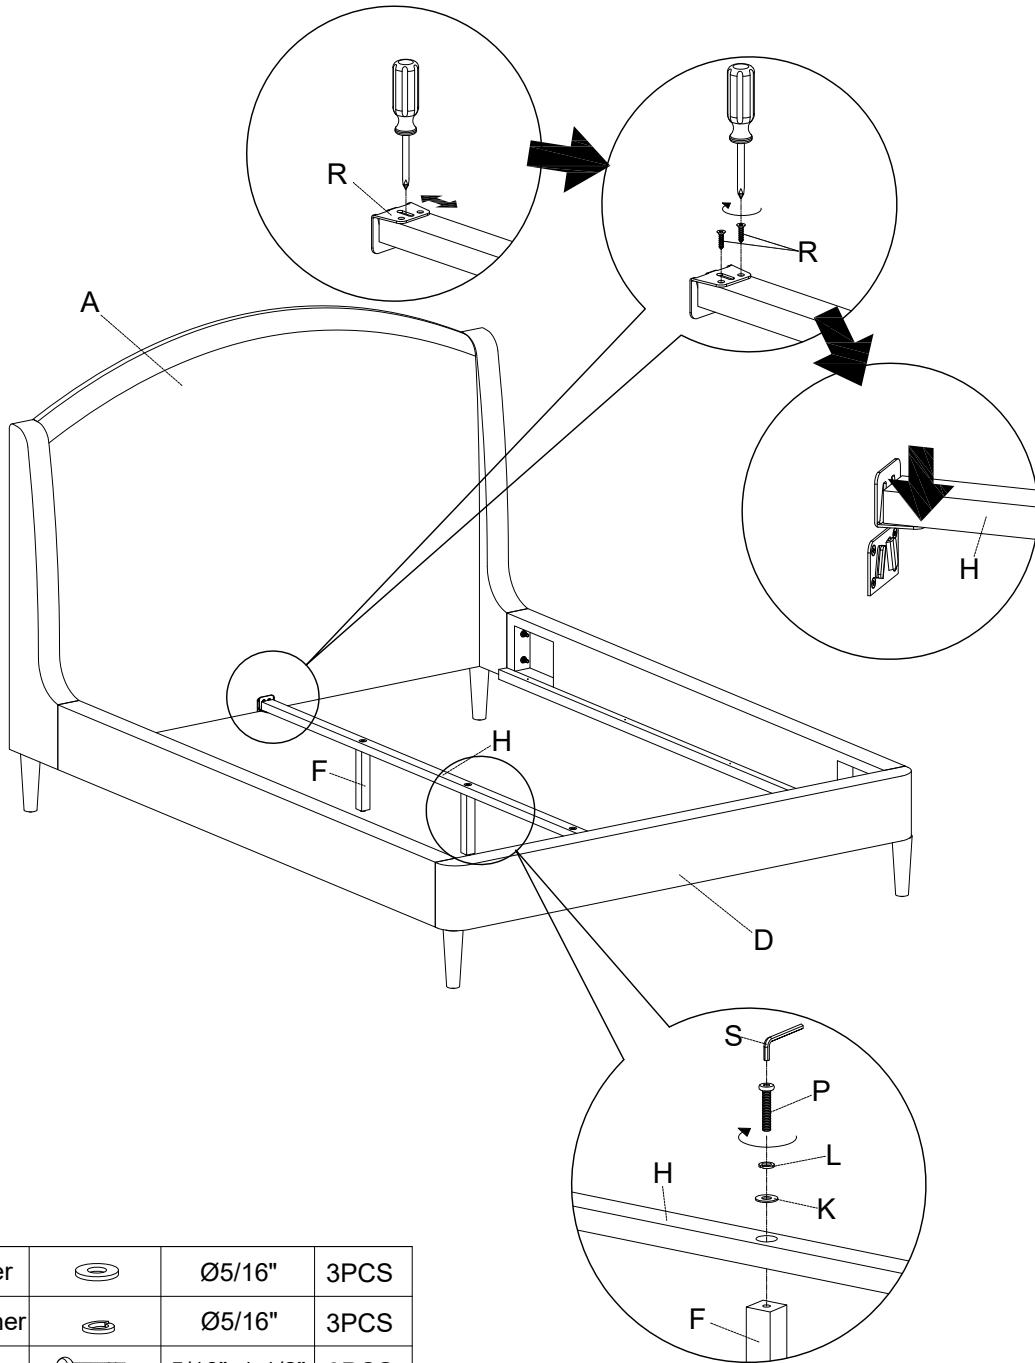

Headboard hardware located in velcro pouch in back of headboard.
Footboard hardware located in one end of the footboard/siderails.

ASSEMBLY INSTRUCTIONS

Item No: 322709/322712

Description: CRESTLEY QUEEN / KING UPHOLSTERED BED

Step2: Assembly HB(A) with post(B)&(C).

K	Flat Washer		Ø5/16"	6PCS
L	Spring Washer		Ø5/16"	6PCS
N	Nut		M12	6PCS
O	Spanner		M12	1PC

Step3: Assembly Side Rail(E) with HB(A)&FB(D).

K	Flat Washer		Ø5/16"	8PCS
L	Spring Washer		Ø5/16"	8PCS
N	Nut		M12	8PCS
O	Spanner		M12	1PC

Step4: Assembly Center Rail(H) with HB(A)&FB(D).

K	Flat Washer		Ø5/16"	3PCS
L	Spring Washer		Ø5/16"	3PCS
P	Bolt		5/16"x1-1/2"	3PCS
R	Screw		Ø8x3/4"	4PCS
S	Allen Key		M5x4"	1PC
T	Metal bracket		50x32x30	2PCS

Step4: Assembly slat(I) with side Rail(E).

K	Flat Washer		Ø5/16"	8PCS
L	Spring Washer		Ø5/16"	8PCS
P	Bolt		5/16"x1-1/2"	8PCS
R	Screw		Ø8x1-1/2"	8PCS
S	Allen Key		M5x4"	1PC

Step5: Completed assembly for a regular bed.