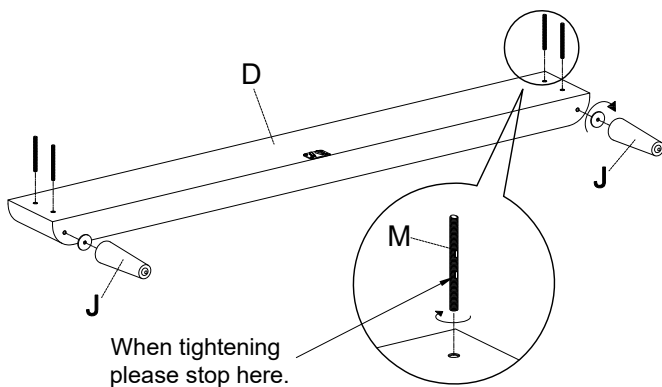

Headboard hardware located in velcro pouch in back of headboard.
Footboard hardware located in one end of the footboard/siderails.

ASSEMBLY INSTRUCTIONS

Item No: 322709/322712

Description: CRESTLEY QUEEN / KING UPHOLSTERED BED

Thank you for purchasing this quality product. Be sure to check all packing material carefully for small parts that may have come loose inside the carton during shipment.

PARTS LIST:

NO.	Description	Sketch	Quantity
A	Headboard		1PC
B	HB post Left		1PC
C	HB post Right		1PC
D	Footboard		1PC
E	Side Rail		2PCS
F	Center Rail Support Leg		3PCS
G	Slat Support Leg		8PCS
H	Center Rail		1PC
I	Slats		4PCS
J	Leg		4PCS

HB HARDWARE LIST:

NO.	Description	Sketch	Size	Quantity
K	Flat Washer		Ø5/16"	10PCS
L	Spring Washer		Ø5/16"	10PCS
M	Bolt		Ø5/16"x4"	10PCS
N	Nut		M12	10PCS
O	Spanner		M12	1PC

FB HARDWARE LIST:

NO.	Description	Sketch	Size	Quantity
K	Flat Washer		Ø5/16"	15PCS
L	Spring Washer		Ø5/16"	15PCS
M	Bolt		Ø5/16"x4"	4PCS
N	Nut		M12	4PCS
O	Spanner		M12	1PC
P	Bolt		Ø5/16"x1-1/2"	11PCS
Q	Screw		Ø8x1-1/2"	8PCS
R	Screw		Ø8x3/4"	4PCS
S	Allen Key		M5x4"	1PC
T	Metal bracket		50x32x30	2PCS

TOOLS REQUIRED (NOT PROVIDED)

Philips Screwdriver

Step1: Assembly HB post(B)(C)&FB with Leg(J). Assembly Bolts(M) with FB(D)&HB post (B)&(C).

M	Bolt		Ø5/16"x4"	14PCS
---	------	--	-----------	-------

LIVING SPACES