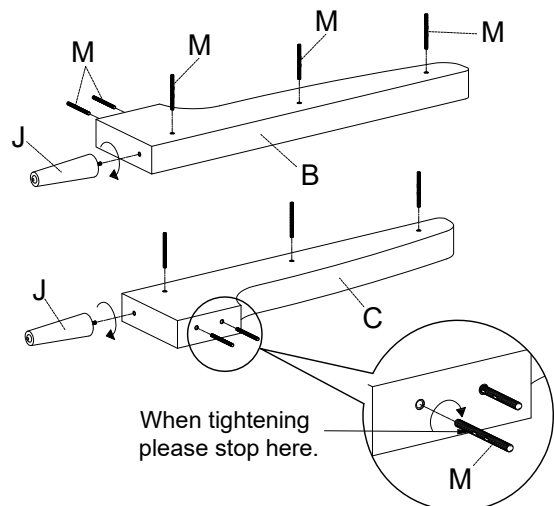

Headboard hardware located in velcro pouch in back of headboard.
Footboard hardware located in one end of the footboard/siderails.

ASSEMBLY INSTRUCTIONS

Item No: 322709/322712

Description: CRESTLEY QUEEN / KING UPHOLSTERED BED

Thank you for purchasing this quality product. Be sure to check all packing material carefully for small parts that may have come loose inside the carton during shipment.

PARTS LIST:

NO.	Description	Sketch	Quantity
A	Headboard		1PC
B	HB post Left		1PC
C	HB post Right		1PC
D	Footboard		1PC
E	Side Rail		2PCS
F	Center Rail Support Leg		3PCS
G	Slat Support Leg		8PCS
H	Center Rail		1PC
I	Slats		4PCS
J	Leg		4PCS

HB HARDWARE LIST:

NO.	Description	Sketch	Size	Quantity
K	Flat Washer		Ø5/16"	10PCS
L	Spring Washer		Ø5/16"	10PCS
M	Bolt		Ø5/16"x4"	10PCS
N	Nut		M12	10PCS
O	Spanner		M12	1PC

FB HARDWARE LIST:

NO.	Description	Sketch	Size	Quantity
K	Flat Washer		Ø5/16"	15PCS
L	Spring Washer		Ø5/16"	15PCS
M	Bolt		Ø5/16"x4"	4PCS
N	Nut		M12	4PCS
O	Spanner		M12	1PC
P	Bolt		Ø5/16"x1-1/2"	11PCS
Q	Screw		Ø8x1-1/2"	8PCS
R	Screw		Ø8x3/4"	4PCS
S	Allen Key		M5x4"	1PC
T	Metal bracket		50x32x30	2PCS

TOOLS REQUIRED (NOT PROVIDED)

Philips Screwdriver

Step1: Assembly HB post(B)(C)&FB with Leg(J). Assembly Bolts(M) with FB(D)&HB post (B)&(C).

M	Bolt		Ø5/16"x4"	14PCS
---	------	--	-----------	-------

LIVING SPACES