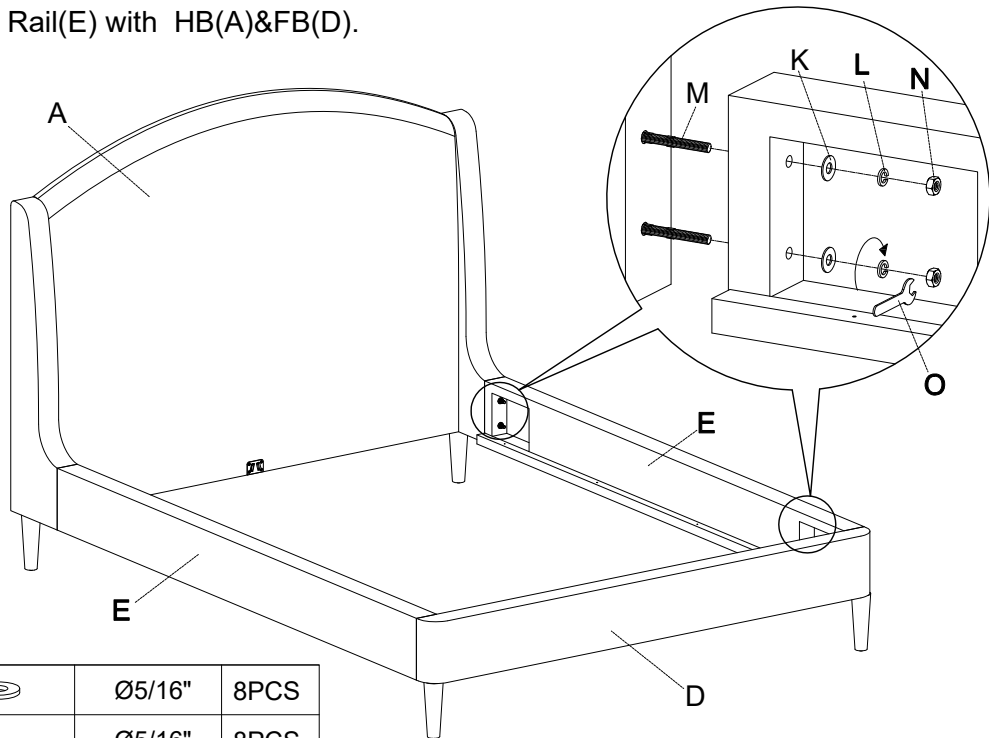

Headboard hardware located in velcro pouch in back of headboard.
Footboard hardware located in one end of the footboard/siderails.

ASSEMBLY INSTRUCTIONS

Item No: 322709/322712

Description: CRESTLEY QUEEN / KING UPHOLSTERED BED

HB HARDWARE LIST:

NO.	Description	Sketch	Size	Quantity
K	Flat Washer		Ø5/16"	10PCS
L	Spring Washer		Ø5/16"	10PCS
M	Bolt		Ø5/16"x4"	10PCS
N	Nut		M12	10PCS
O	Spanner		M12	1PC

FB HARDWARE LIST:

NO.	Description	Sketch	Size	Quantity
K	Flat Washer		Ø5/16"	15PCS
L	Spring Washer		Ø5/16"	15PCS
M	Bolt		Ø5/16"x4"	4PCS
N	Nut		M12	4PCS
O	Spanner		M12	1PC
P	Bolt		Ø5/16"x1-1/2"	11PCS
Q	Screw		Ø8x1-1/2"	8PCS
R	Screw		Ø8x3/4"	4PCS
S	Allen Key		M5x4"	1PC
T	Metal bracket		50x32x30	2PCS

ASSEMBLY INSTRUCTIONS

Item No: 322709/322712

Description: CRESTLEY QUEEN / KING UPHOLSTERED BED

Thank you for purchasing this quality product. Be sure to check all packing material carefully for small parts that may have come loose inside the carton during shipment.

Step2: Assembly HB(A) with post(B)&(C).

K	Flat Washer		Ø5/16"	6PCS
L	Spring Washer		Ø5/16"	6PCS
N	Nut		M12	6PCS
O	Spanner		M12	1PC

Step3: Assembly Side Rail(E) with HB(A)&FB(D).

K	Flat Washer		Ø5/16"	8PCS
L	Spring Washer		Ø5/16"	8PCS
N	Nut		M12	8PCS
O	Spanner		M12	1PC