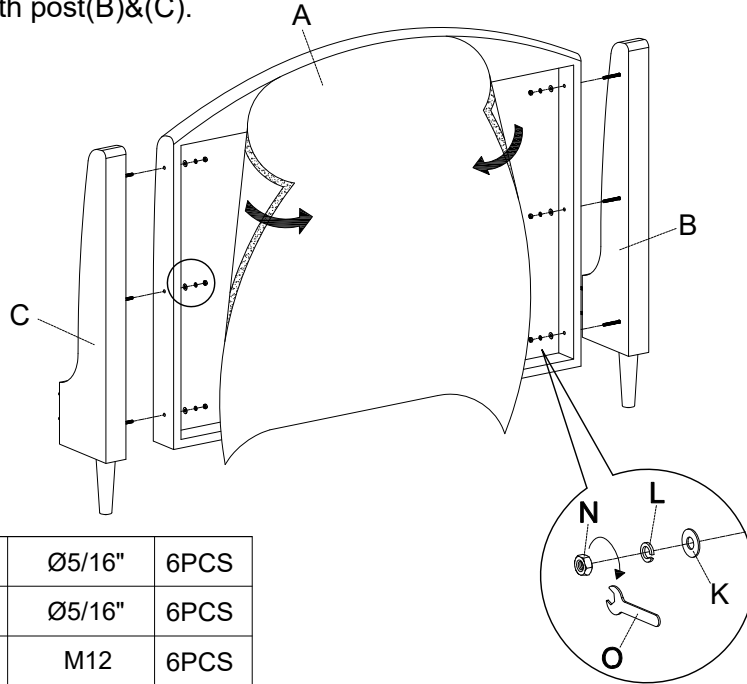

LIVING SPACES

ASSEMBLY INSTRUCTIONS

Item No: 322709/322712

Description: CRESTLEY QUEEN / KING UPHOLSTERED BED

Thank you for purchasing this quality product. Be sure to check all packing material carefully for small parts that may have come loose inside the carton during shipment.

Step2: Assembly HB(A) with post(B)&(C).

K	Flat Washer		Ø5/16"	6PCS
L	Spring Washer		Ø5/16"	6PCS
N	Nut		M12	6PCS
O	Spanner		M12	1PC