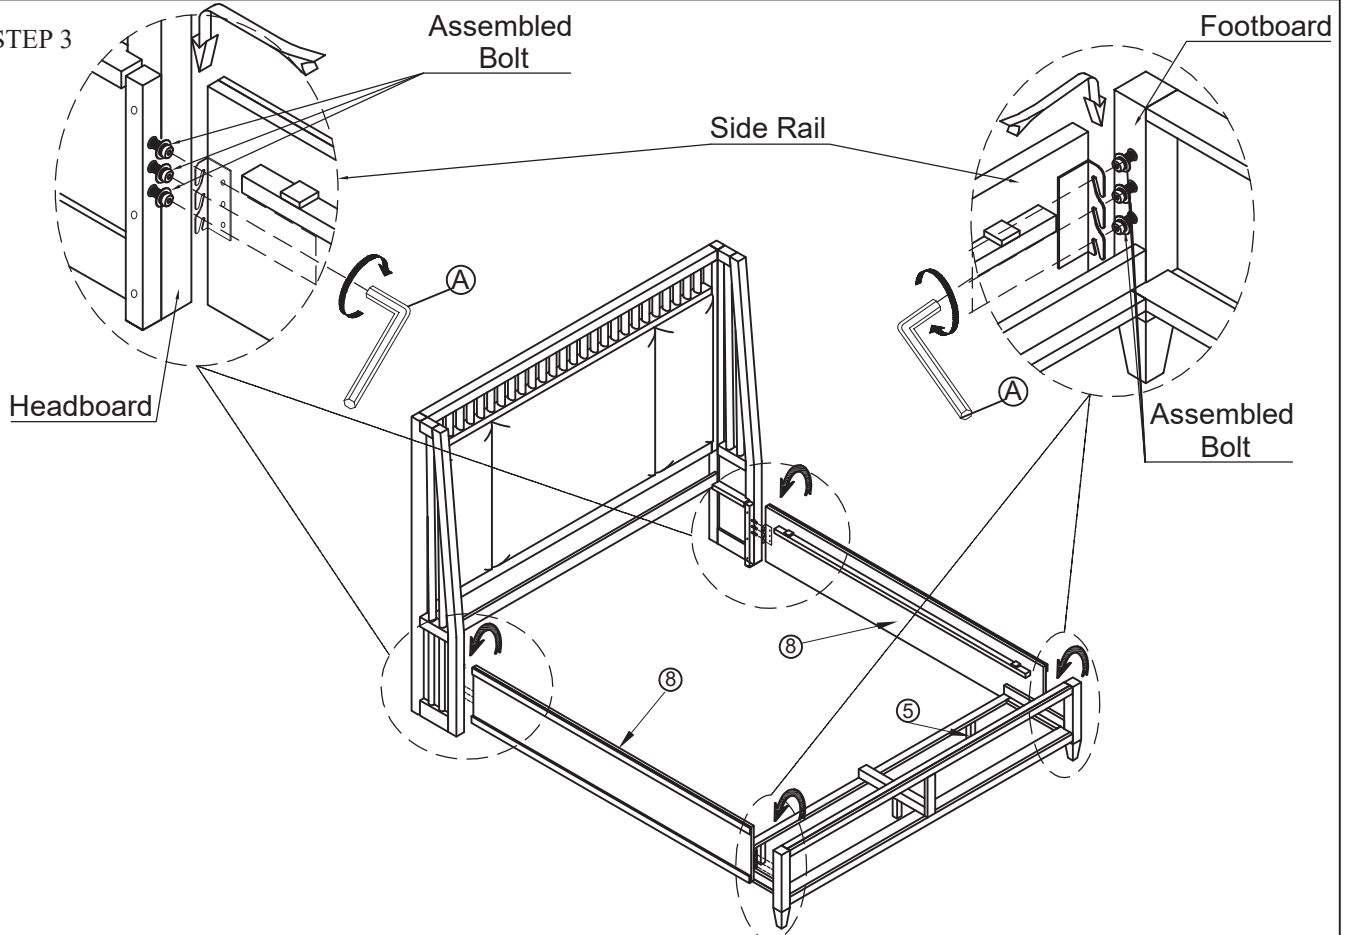

To remove the drawer:

- A. Pull the drawer fully open so the black lever is visible in the inside channel of the guides.
- B. Push 'down' on the right lever and 'up' on the left lever. While holding levers in place, pull drawer forward until slides release. If the slides will not release, push both levers in opposite directions.

STEP 3