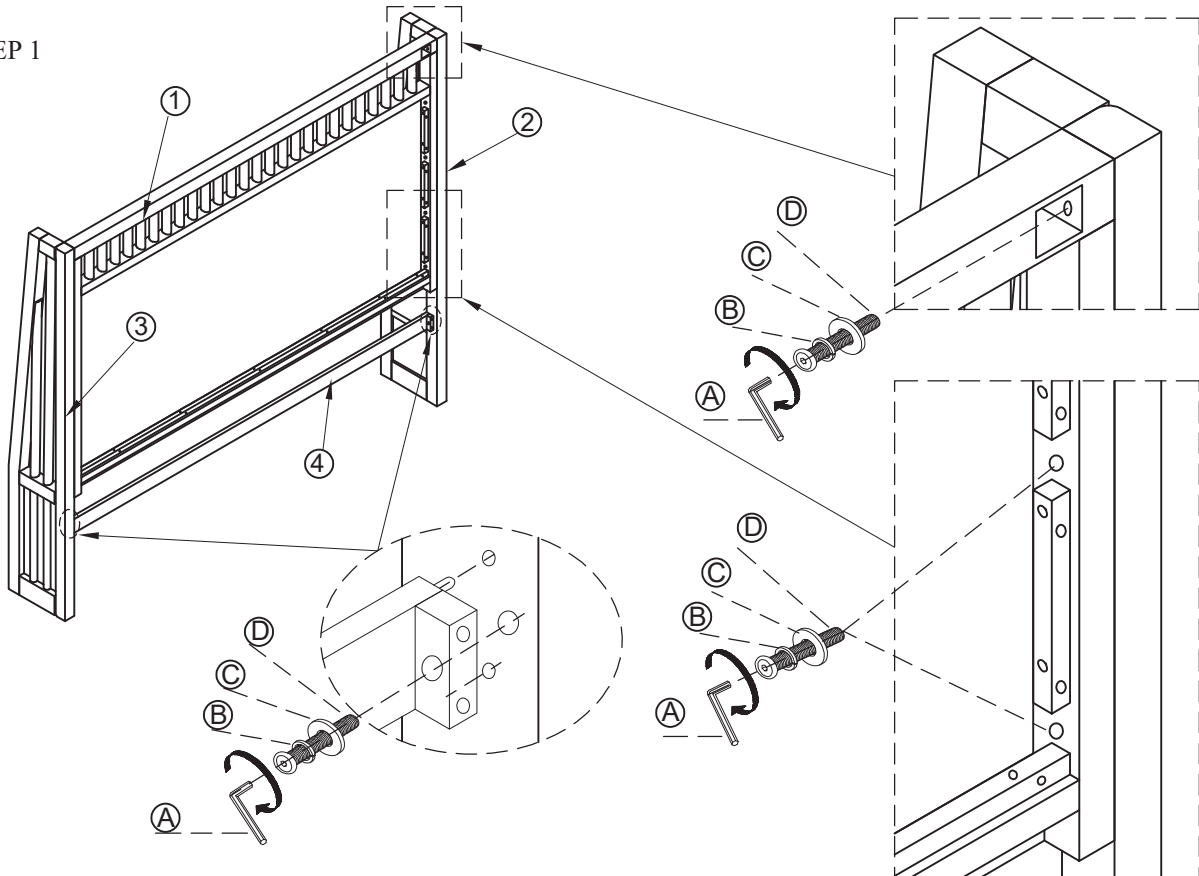

LIVING SPACES

ARRIS

QUEEN SHELTER BED W/STORAGE

SKU: 322624

STEP 1