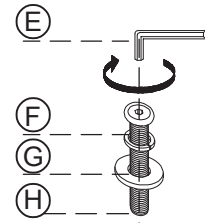

LIVING SPACES

ARRIS

QUEEN SHELTER BED W/STORAGE

SKU: 322624

STEP 6