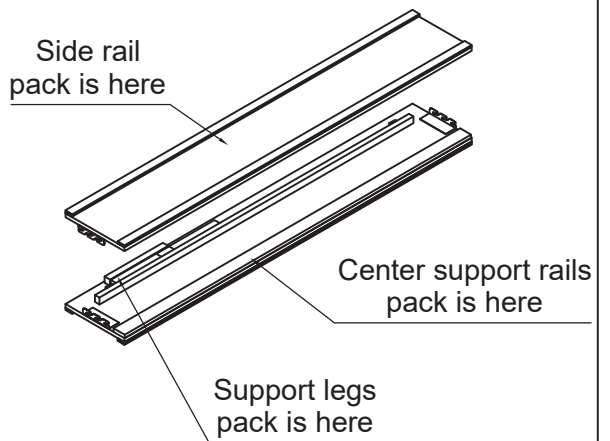

QUEEN/KING RAILS