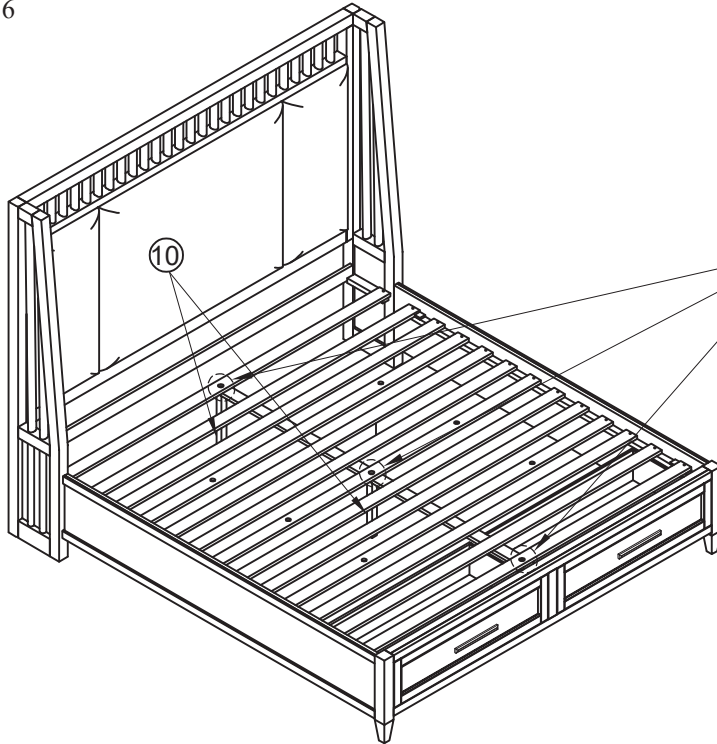

PARTS LIST

| Queen 5/0 Shelter Headboard | | |
|--|----------------------------|--------------------------|
| PANEL HEADBOARD(1PC) | HEADBOARD LEFT LEG(1PC) | |
| ① | ② | |
| HEADBOARD RIGHT LEG(1PC) | HEADBOARD BOTTOM RAIL(1PC) | |
| ③ | ④ | |
| Queen 5/0 Shelter Footboard w/drawers,slats & legs | | |
| FOOTBOARD(1PC) | SLAT(1SET) | SLAT SUPPORT LEGS (6PCS) |
| ⑤ | ⑥ | ⑦ |
| Queen/King Shelter Rails w/ctr support & legs | | |
| SIDE RAIL (2PCS) | CENTER SUPPORT RAILS(1PC) | |
| ⑧ | ⑨ | |
| SUPPORT LEGS 1 (2PCS) | SUPPORT LEG 2 (1PC) | |
| ⑩ | ⑪ | |

Make sure that both sides are properly aligned then gently push the drawer until it is slightly stopped by the slide.

See Step 4. Open and close the drawer 3 times to make sure the drawer operates smoothly.

STEP 5

LIVING SPACES

ARRIS

QUEEN SHELTER BED W/STORAGE

SKU: 322624

STEP 6

STEP 7

LIVING SPACES