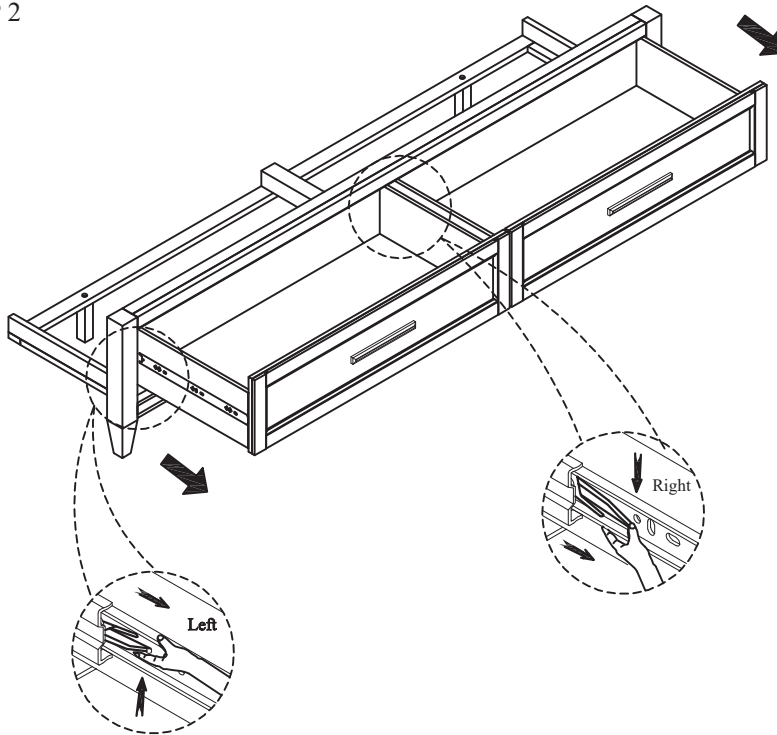

PARTS LIST

| Queen 5/0 Shelter Headboard | | |
|--|----------------------------|--------------------------|
| PANEL HEADBOARD(1PC) | HEADBOARD LEFT LEG(1PC) | |
| ① | ② | |
| HEADBOARD RIGHT LEG(1PC) | HEADBOARD BOTTOM RAIL(1PC) | |
| ③ | ④ | |
| Queen 5/0 Shelter Footboard w/drawers,slats & legs | | |
| FOOTBOARD(1PC) | SLAT(1SET) | SLAT SUPPORT LEGS (6PCS) |
| ⑤ | ⑥ | ⑦ |
| Queen/King Shelter Rails w/ctr support & legs | | |
| SIDE RAIL (2PCS) | CENTER SUPPORT RAILS(1PC) | |
| ⑧ | ⑨ | |
| SUPPORT LEGS 1 (2PCS) | SUPPORT LEG 2 (1PC) | |
| ⑩ | ⑪ | |

SKU: 322624

STEP 2

To remove the drawer:

- A. Pull the drawer fully open so the black lever is visible in the inside channel of the guides.
- B. Push 'down' on the right lever and 'up' on the left lever. While holding levers in place, pull drawer forward until slides release. If the slides will not release, push both levers in opposite directions.