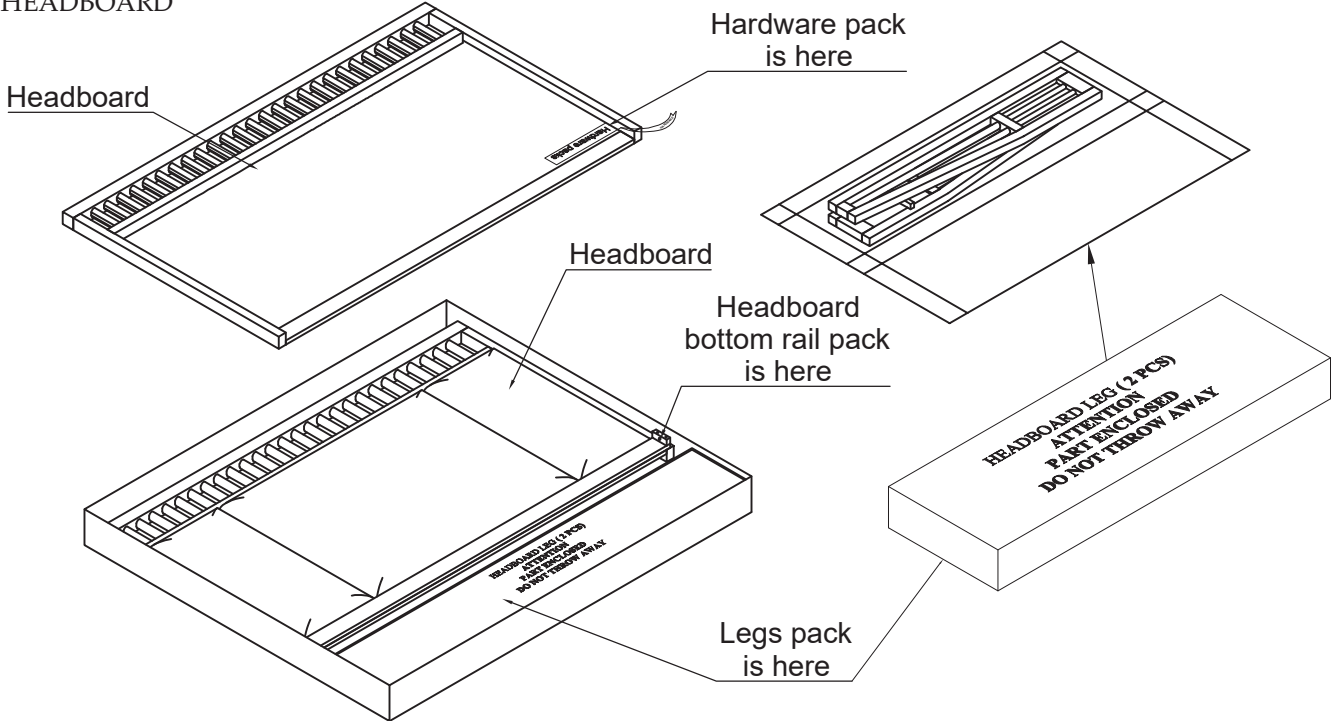

LIVING SPACES

ARRIS

QUEEN SHELTER BED W/STORAGE

SKU: 322624

HEADBOARD