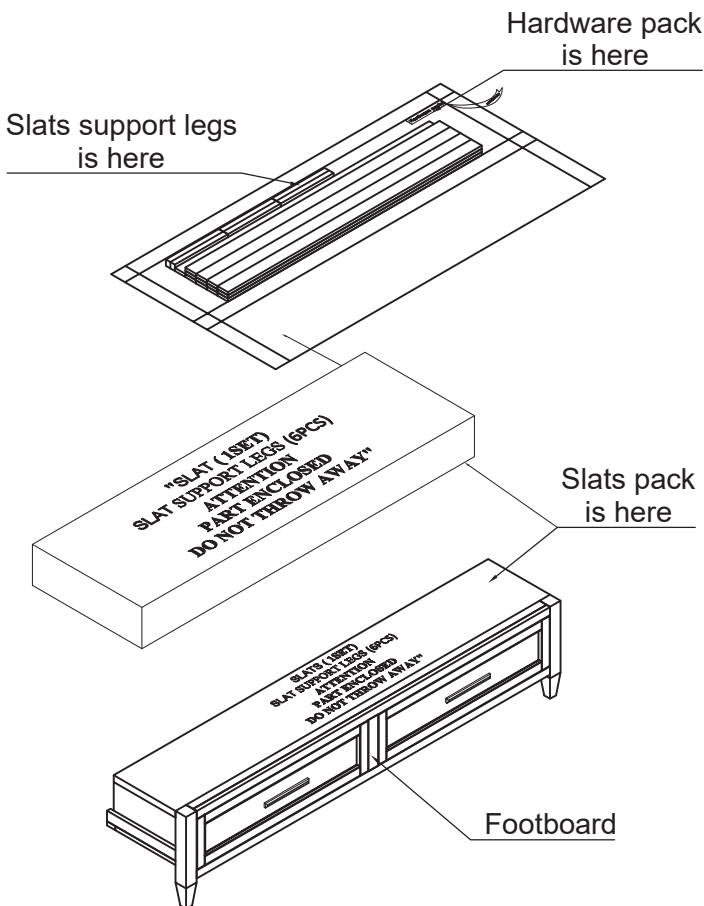

Hardware List : Footboard

| NO | Description | Sketch | QTY |
|----|-------------------------------|--------|-------|
| E | Allen Wrench 5/32" (4mm) | | 1pcs |
| F | Lock Washer Ø1/4" | | 3pcs |
| G | Flat Washer Ø1/4"x5/8" (16mm) | | 3pcs |
| H | Bolt Ø1/4"*1-3/4"mm (45mm) | | 3pcs |
| I | Screw Cap Ø3*1-1/8"(30mm) | | 26pcs |

PARTS LIST

| Queen 5/0 Shelter Headboard | | |
|--|----------------------------|--------------------------|
| PANEL HEADBOARD(1PC) | HEADBOARD LEFT LEG(1PC) | |
| ① | ② | |
| HEADBOARD RIGHT LEG(1PC) | HEADBOARD BOTTOM RAIL(1PC) | |
| ③ | ④ | |
| Queen 5/0 Shelter Footboard w/drawers,slats & legs | | |
| FOOTBOARD(1PC) | SLAT(1SET) | SLAT SUPPORT LEGS (6PCS) |
| ⑤ | ⑥ | ⑦ |
| Queen/King Shelter Rails w/ctr support & legs | | |
| SIDE RAIL (2PCS) | CENTER SUPPORT RAILS(1PC) | |
| ⑧ | ⑨ | |
| SUPPORT LEGS 1 (2PCS) | SUPPORT LEG 2 (1PC) | |
| ⑩ | ⑪ | |

NOTE: UNIT SHOULD BE ASSEMBLED BY TWO OR MORE PEOPLE.

LIVING SPACES

ARRIS

QUEEN SHELTER BED W/STORAGE

SKU: 322624

HEADBOARD

FOOTBOARD

QUEEN/KING RAILS