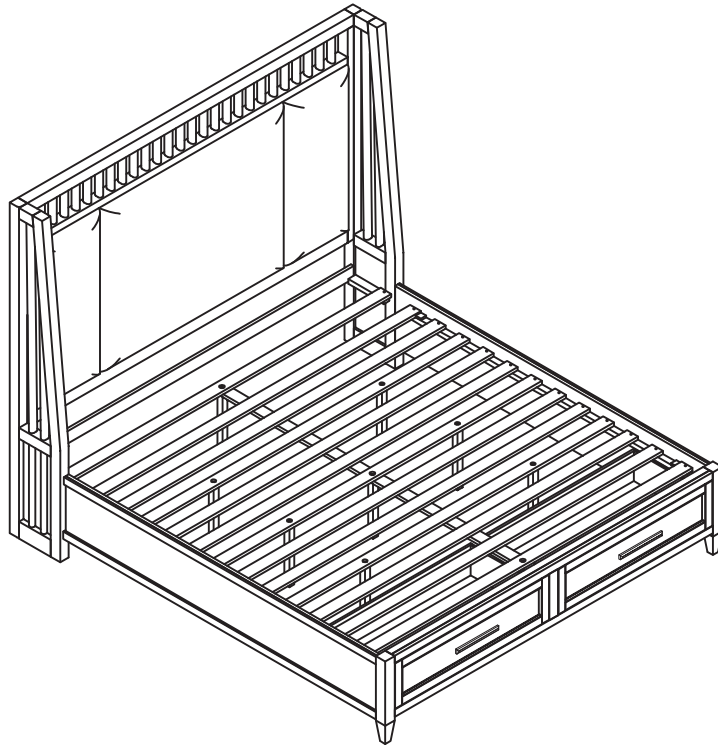

LIVING SPACES

ARRIS

QUEEN SHELTER BED W/STORAGE

SKU: 322624