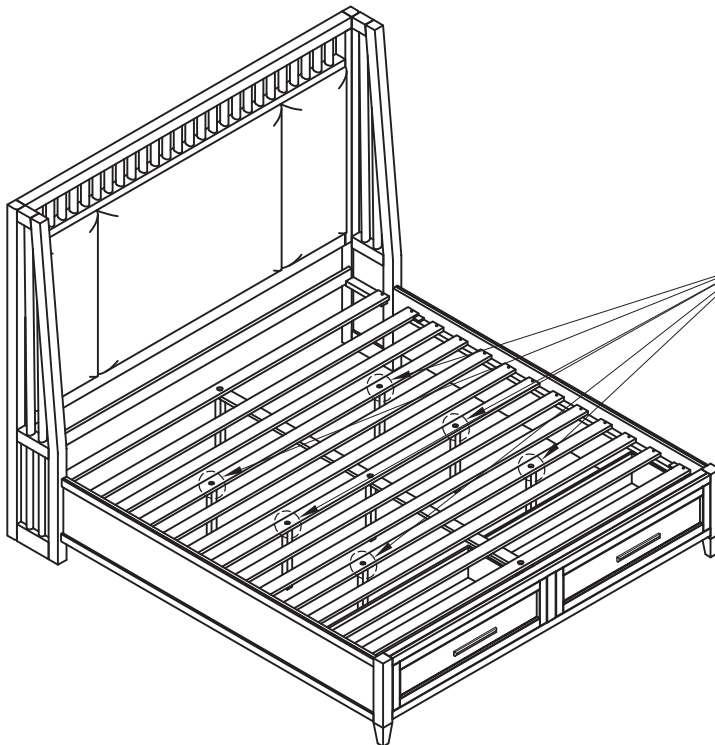

PARTS LIST

| Queen 5/0 Shelter Headboard | | |
|--|----------------------------|--------------------------|
| PANEL HEADBOARD(1PC) | HEADBOARD LEFT LEG(1PC) | |
| ① | ② | |
| HEADBOARD RIGHT LEG(1PC) | HEADBOARD BOTTOM RAIL(1PC) | |
| ③ | ④ | |
| Queen 5/0 Shelter Footboard w/drawers,slats & legs | | |
| FOOTBOARD(1PC) | SLAT(1SET) | SLAT SUPPORT LEGS (6PCS) |
| ⑤ | ⑥ | ⑦ |
| Queen/King Shelter Rails w/ctr support & legs | | |
| SIDE RAIL (2PCS) | CENTER SUPPORT RAILS(1PC) | |
| ⑧ | ⑨ | |
| SUPPORT LEGS 1 (2PCS) | SUPPORT LEG 2 (1PC) | |
| ⑩ | ⑪ | |

Make sure that both sides are properly aligned then gently push the drawer until it is slightly stopped by the slide.

See Step 4. Open and close the drawer 3 times to make sure the drawer operates smoothly.

STEP 5

LIVING SPACES

ARRIS

QUEEN SHELTER BED W/STORAGE

SKU: 322624

STEP 6

STEP 7

LIVING SPACES