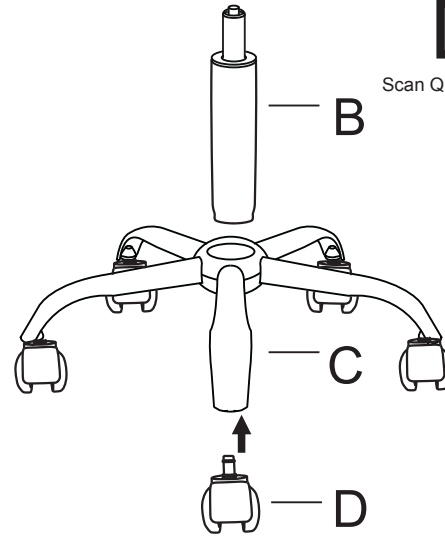

# LIVING SPACES

A	ML-7640-A		x1
B	ML-7640-B		x1
C	ML-7640-C		x1
D	ML-7640-D		x5

ML-7640/322065

LOKI BLACK & BLUE GAMING CHAIR

①

Scan QR code to view assembly video

②

③

④

While handle is pulled outward, tilt mechanism is unlocked and rocking motion is possible. To adjust force required during rocking:

- Turn the knob clockwise to make rocking easier.
- Turn the knob counterclockwise to make rocking more difficult.
- Adjust according to your weight or as desired.