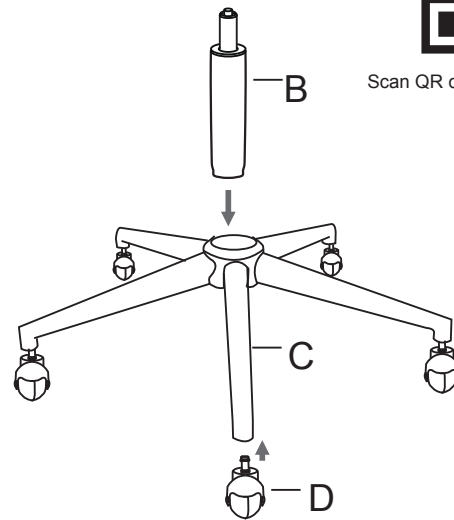

LIVING SPACES

A	ML-7638-A		x1
B	ML-7638-B		x1
C	ML-7638-C		x1
D	ML-7638-D		x5

ML-7638/322063,322064
KYRA OFFICE CHAIR

①

Scan QR code to view assembly video

②

③

④

While handle is pulled outward, tilt mechanism is unlocked and rocking motion is possible. To adjust force required during rocking:

- Turn the knob **clockwise** to make rocking easier.
- Turn the knob **counterclockwise** to make rocking more difficult.
- Adjust according to your weight or as desired.