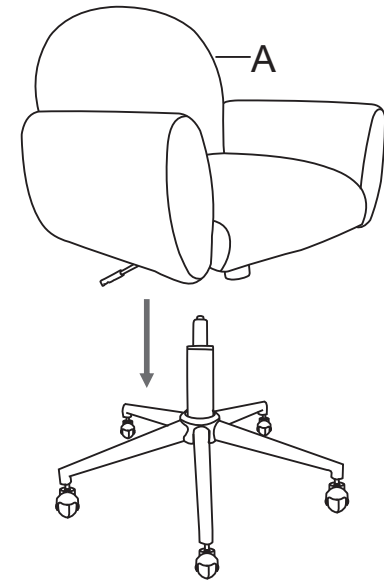

LIVING SPACES

A	ML-7638-A		x1
B	ML-7638-B		x1
C	ML-7638-C		x1
D	ML-7638-D		x5

ML-7638/322063,322064
KYRA OFFICE CHAIR

①

Scan QR code to view assembly video

②

③

④

While handle is pulled outward, tilt mechanism is unlocked and rocking motion is possible. To adjust force required during rocking:

- Turn the knob **clockwise** to make rocking easier.
- Turn the knob **counterclockwise** to make rocking more difficult.
- Adjust according to your weight or as desired.