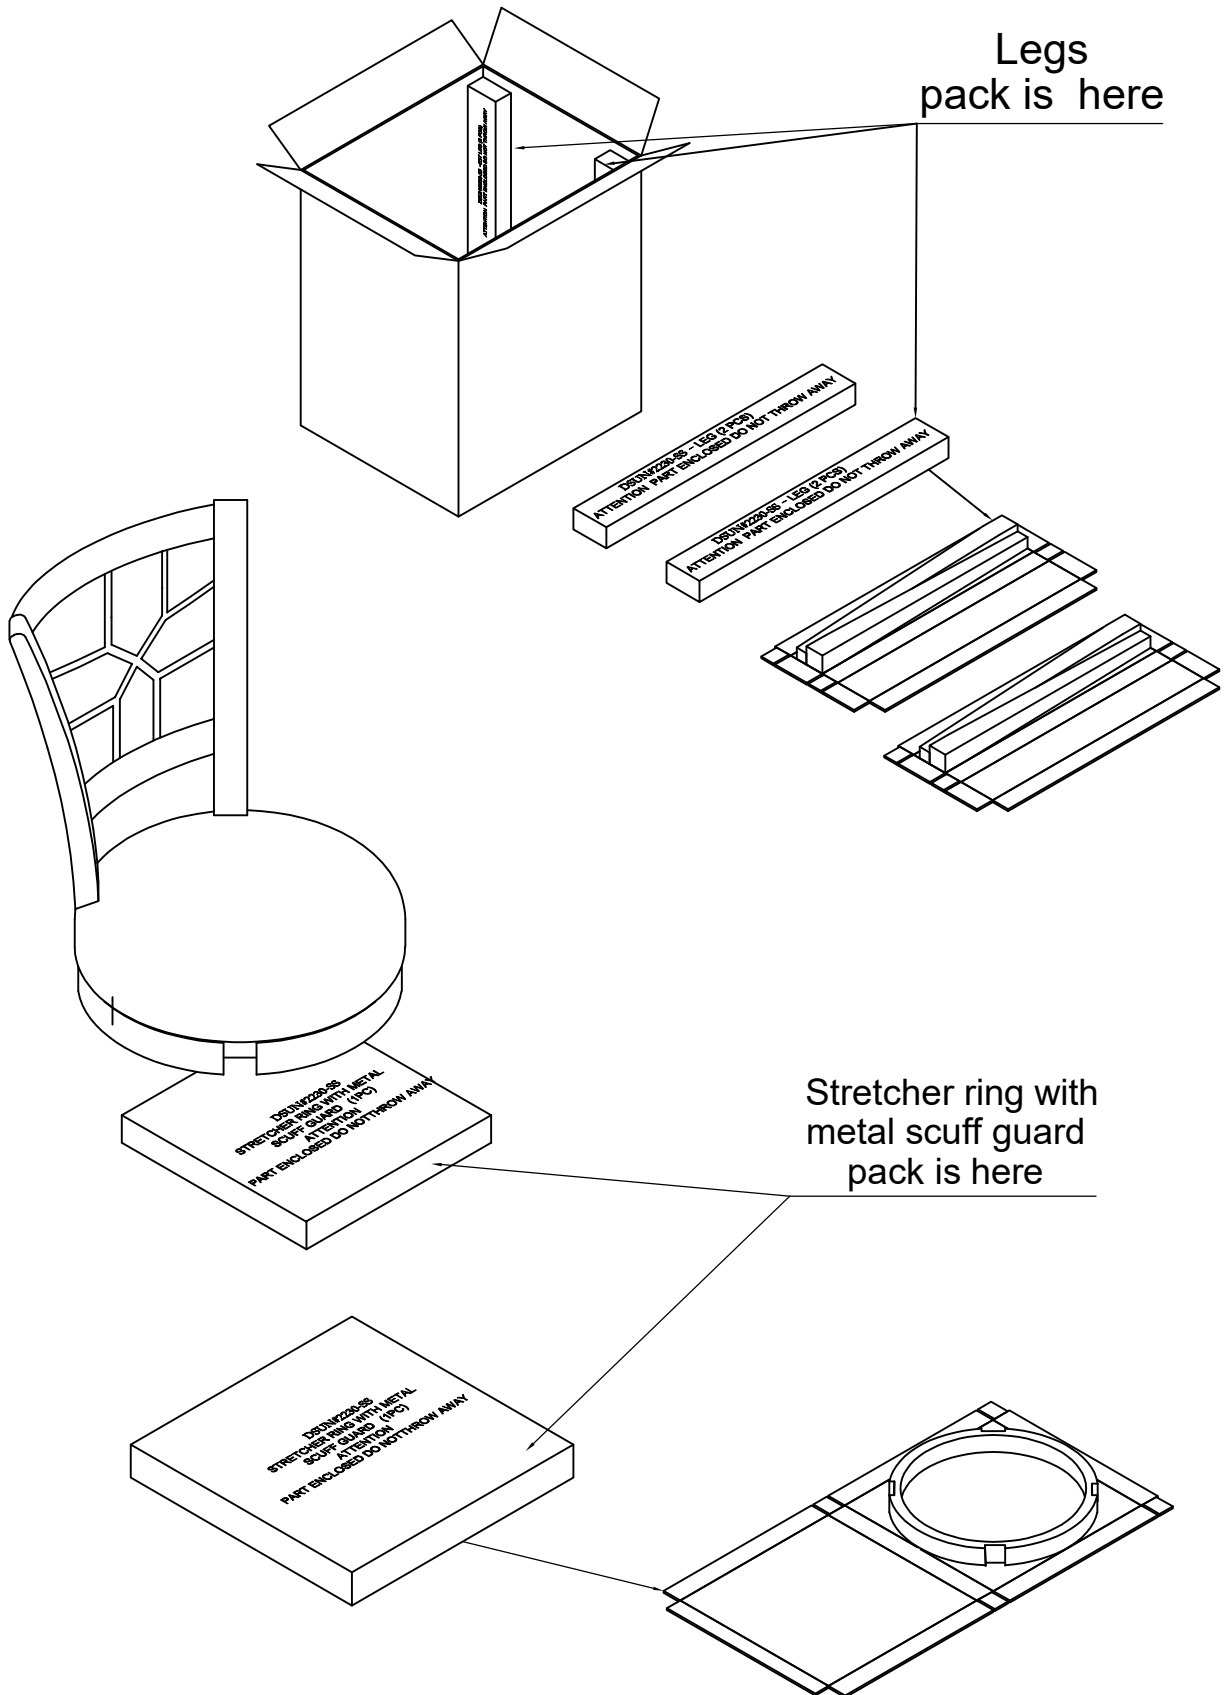

Assembly Instruction

SUNLIGHT

Item No: 321910

Description : SUNLIGHT DINING SANDSTONE SWIVEL BAR STOOL GRID BACK

2022-06-07

HARDWARE LIST

No	Description	Sketch	Q'TY
A	Allen Wrench 4mm		1PC
B	Bolt Ø1/4"x1-9/16" (40mm)		12PCS
C	Lock Washer Ø1/4"		12PCS
D	Flat Washer Ø1/4"x3/4"		12PCS
E	Plastic Cap		4PCS

PARTS LIST

SEAT FRAME (1PC)		LEGS (4PCS)	
①		②	
STRETCHER RING WITH METAL SCUFF GUARD (1PC)			
③			

STRETCHER RING WITH METAL SCUFF GUARD

Hardware pack is screwed here

LIVING SPACES

Assembly Instruction

Item No: 321910

Description : SUNLIGHT DINING SANDSTONE SWIVEL BAR STOOL GRID BACK

SUNLIGHT

2022-06-07

LIVING SPACES

Assembly Instruction

Item No: 321910

Description : SUNLIGHT DINING SANDSTONE SWIVEL BAR STOOL GRID BACK

SUNLIGHT

2022-06-07

STEP 1

STEP 2

LIVING SPACES

Assembly Instruction

Item No: 321910

Description : SUNLIGHT DINING SANDSTONE SWIVEL BAR STOOL GRID BACK

SUNLIGHT