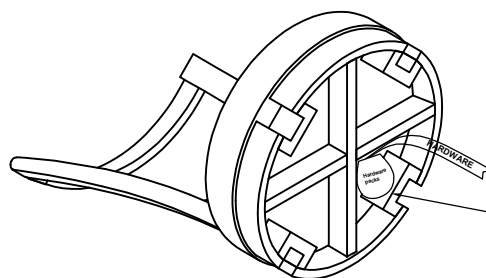

Assembly Instruction

SUNLIGHT

Item No: 321910

Description : SUNLIGHT DINING SANDSTONE SWIVEL BAR STOOL GRID BACK

2022-06-07

HARDWARE LIST

No	Description	Sketch	Q'TY
A	Allen Wrench 4mm		1PC
B	Bolt Ø1/4"x1-9/16" (40mm)		12PCS
C	Lock Washer Ø1/4"		12PCS
D	Flat Washer Ø1/4"x3/4"		12PCS
E	Plastic Cap		4PCS

PARTS LIST

SEAT FRAME (1PC)		LEGS (4PCS)	
①		②	
STRETCHER RING WITH METAL SCUFF GUARD (1PC)			
③			

STRETCHER RING WITH METAL SCUFF GUARD

Hardware pack is screwed here

LIVING SPACES

Assembly Instruction

Item No: 321910