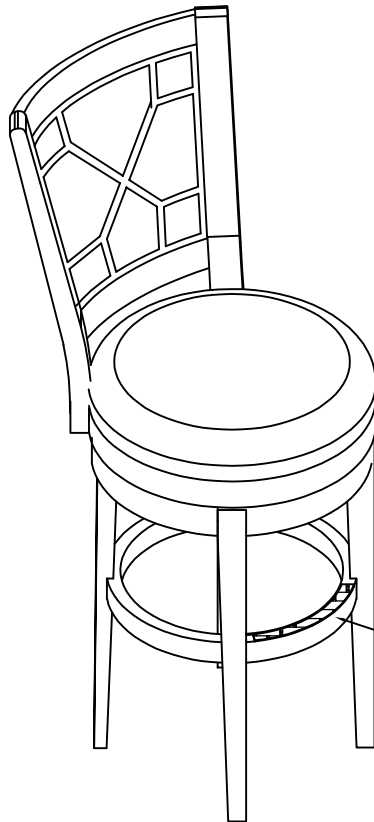

Assembly Instruction

SUNLIGHT

Item No: 321910

Description : SUNLIGHT DINING SANDSTONE SWIVEL BAR STOOL GRID BACK

2022-06-07

HARDWARE LIST

No	Description	Sketch	Q'TY
A	Allen Wrench 4mm		1PC
B	Bolt Ø1/4"x1-9/16" (40mm)		12PCS
C	Lock Washer Ø1/4"		12PCS
D	Flat Washer Ø1/4"x3/4"		12PCS
E	Plastic Cap		4PCS

PARTS LIST

SEAT FRAME (1PC)		LEGS (4PCS)	
①		②	
STRETCHER RING WITH METAL SCUFF GUARD (1PC)			
③			

STRETCHER RING WITH METAL SCUFF GUARD

Hardware pack is screwed here

LIVING SPACES

Assembly Instruction

Item No: 321910

Description : SUNLIGHT DINING SANDSTONE SWIVEL BAR STOOL GRID BACK

SUNLIGHT

2022-06-07

LIVING SPACES

Assembly Instruction

Item No: 321910

Description : SUNLIGHT DINING SANDSTONE SWIVEL BAR STOOL GRID BACK

SUNLIGHT

2022-06-07

STEP 1

STEP 2

LIVING SPACES

Assembly Instruction

Item No: 321910

Description : SUNLIGHT DINING SANDSTONE SWIVEL BAR STOOL GRID BACK

SUNLIGHT