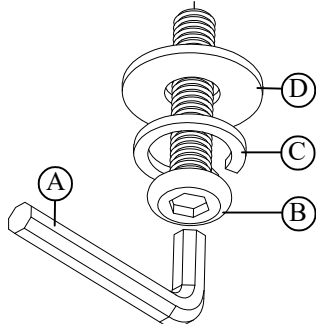

LIVING SPACES

Assembly Instruction

Item No: 321910

Description : SUNLIGHT DINING SANDSTONE SWIVEL BAR STOOL GRID BACK

SUNLIGHT

2022-06-07

STEP 1

STEP 2