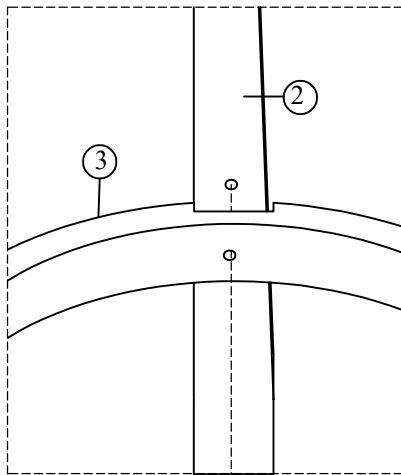

LIVING SPACES

Assembly Instruction

Item No: 321910

Description : SUNLIGHT DINING SANDSTONE SWIVEL BAR STOOL GRID BACK

SUNLIGHT

2022-06-07

STEP 1

STEP 2