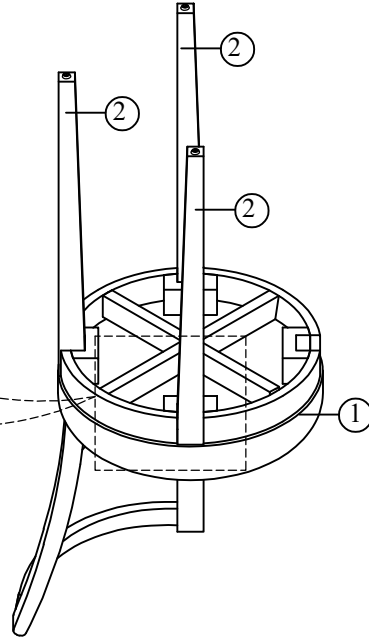

Assembly Instruction

SUNLIGHT

Item No: 321910

Description : SUNLIGHT DINING SANDSTONE SWIVEL BAR STOOL GRID BACK

2022-06-07

HARDWARE LIST

No	Description	Sketch	Q'TY
A	Allen Wrench 4mm		1PC
B	Bolt Ø1/4"x1-9/16" (40mm)		12PCS
C	Lock Washer Ø1/4"		12PCS
D	Flat Washer Ø1/4"x3/4"		12PCS
E	Plastic Cap		4PCS

PARTS LIST

SEAT FRAME (1PC)		LEGS (4PCS)	
①		②	
STRETCHER RING WITH METAL SCUFF GUARD (1PC)			
③			

STRETCHER RING WITH METAL SCUFF GUARD

Hardware pack is screwed here

LIVING SPACES

Assembly Instruction

Item No: 321910

Description : SUNLIGHT DINING SANDSTONE SWIVEL BAR STOOL GRID BACK

SUNLIGHT

2022-06-07

LIVING SPACES

Assembly Instruction

Item No: 321910

Description : SUNLIGHT DINING SANDSTONE SWIVEL BAR STOOL GRID BACK

SUNLIGHT

2022-06-07

STEP 1

STEP 2

LIVING SPACES

Assembly Instruction

Item No: 321910

Description : SUNLIGHT DINING SANDSTONE SWIVEL BAR STOOL GRID BACK

SUNLIGHT