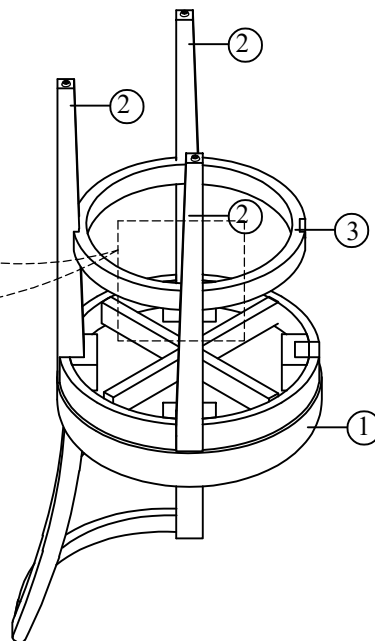

Assembly Instruction

SUNLIGHT

Item No: 321910

Description : SUNLIGHT DINING SANDSTONE SWIVEL BAR STOOL GRID BACK

2022-06-07

HARDWARE LIST

No	Description	Sketch	Q'TY
A	Allen Wrench 4mm		1PC
B	Bolt Ø1/4"x1-9/16" (40mm)		12PCS
C	Lock Washer Ø1/4"		12PCS
D	Flat Washer Ø1/4"x3/4"		12PCS
E	Plastic Cap		4PCS

PARTS LIST

SEAT FRAME (1PC)		LEGS (4PCS)	
①		②	
STRETCHER RING WITH METAL SCUFF GUARD (1PC)			
③			

STRETCHER RING WITH METAL SCUFF GUARD

Hardware pack is screwed here

LIVING SPACES

Assembly Instruction

Item No: 321910

Description : SUNLIGHT DINING SANDSTONE SWIVEL BAR STOOL GRID BACK

SUNLIGHT

2022-06-07

LIVING SPACES

Assembly Instruction

Item No: 321910

Description : SUNLIGHT DINING SANDSTONE SWIVEL BAR STOOL GRID BACK

SUNLIGHT

2022-06-07

STEP 1

STEP 2

LIVING SPACES

Assembly Instruction

Item No: 321910

Description : SUNLIGHT DINING SANDSTONE SWIVEL BAR STOOL GRID BACK

SUNLIGHT