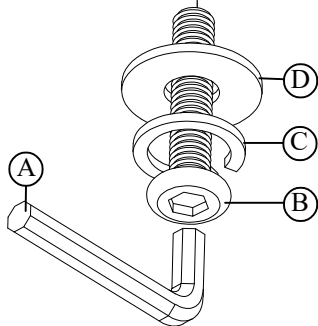

LIVING SPACES

Assembly Instruction

Item No: 321910

Description : SUNLIGHT DINING SANDSTONE SWIVEL BAR STOOL GRID BACK

SUNLIGHT

2022-06-07

STEP 1

STEP 2