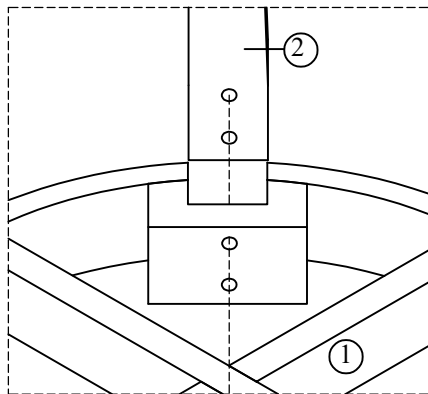

LIVING SPACES

Assembly Instruction

Item No: 321910

Description : SUNLIGHT DINING SANDSTONE SWIVEL BAR STOOL GRID BACK

SUNLIGHT

2022-06-07