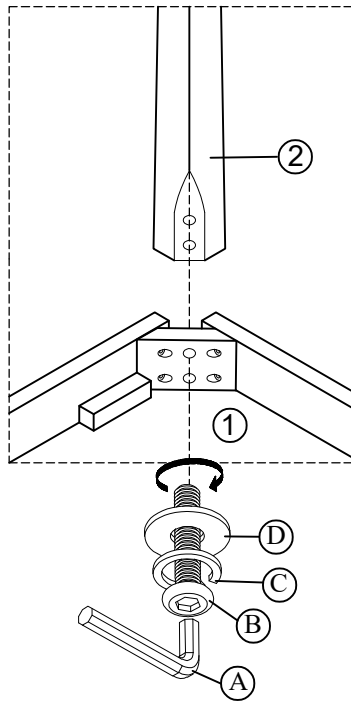

HARDWARE LIST			
No	Description	Sketch	Q'TY
A	Allen Wrench 4mm		1PC
B	Bolt Ø5/16"x2-3/8" (60mm)		12PCS
C	Lock Washer Ø5/16"		12PCS
D	Flat Washer Ø5/16"x3/4"		12PCS
E	Screw #4x2" (50mm)		14PCS

PARTS LIST	
BENCH TOP (1PC)	SIDE LEGS (4PCS)
①	②
CENTER LEG (2PCS)	SHORT STRETCHER (3PCS)
③	④
LONG STRETCHER WITH METAL (4PCS)	
⑤	

STRETCHER WITH METAL (4PCS)

LIVING SPACES

Assembly Instruction

Item No: 321907

SUNLIGHT

Description : SUNLIGHT DINING SANDSTONE UPHOLSTERED 60 IN. BENCH COUNTER

2022-06-07

STEP 3

STEP 4