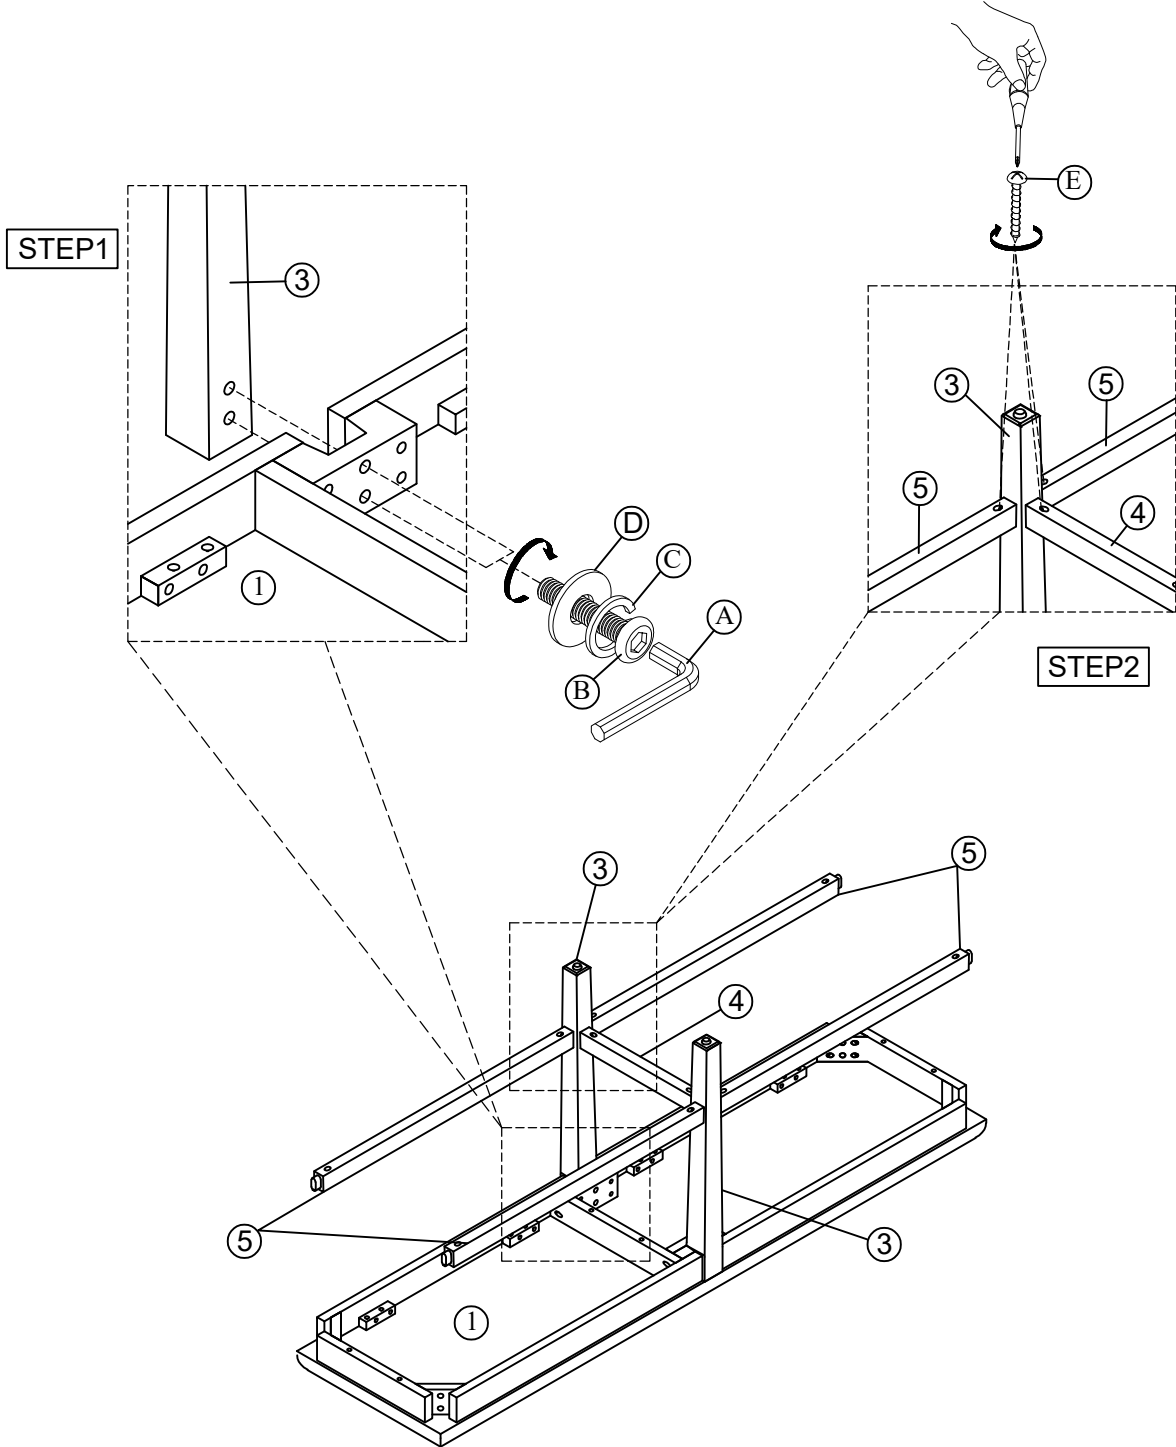

HARDWARE LIST			
No	Description	Sketch	Q'TY
A	Allen Wrench 4mm		1PC
B	Bolt Ø5/16"x2-3/8" (60mm)		12PCS
C	Lock Washer Ø5/16"		12PCS
D	Flat Washer Ø5/16"x3/4"		12PCS
E	Screw #4x2" (50mm)		14PCS

PARTS LIST	
BENCH TOP (1PC)	SIDE LEGS (4PCS)
①	②
CENTER LEG (2PCS)	SHORT STRETCHER (3PCS)
③	④
LONG STRETCHER WITH METAL (4PCS)	
⑤	

STRETCHER WITH METAL (4PCS)

LIVING SPACES

Assembly Instruction

Item No: 321907

SUNLIGHT

Description : SUNLIGHT DINING SANDSTONE UPHOLSTERED 60 IN. BENCH COUNTER

2022-06-07

STEP 3

STEP 4