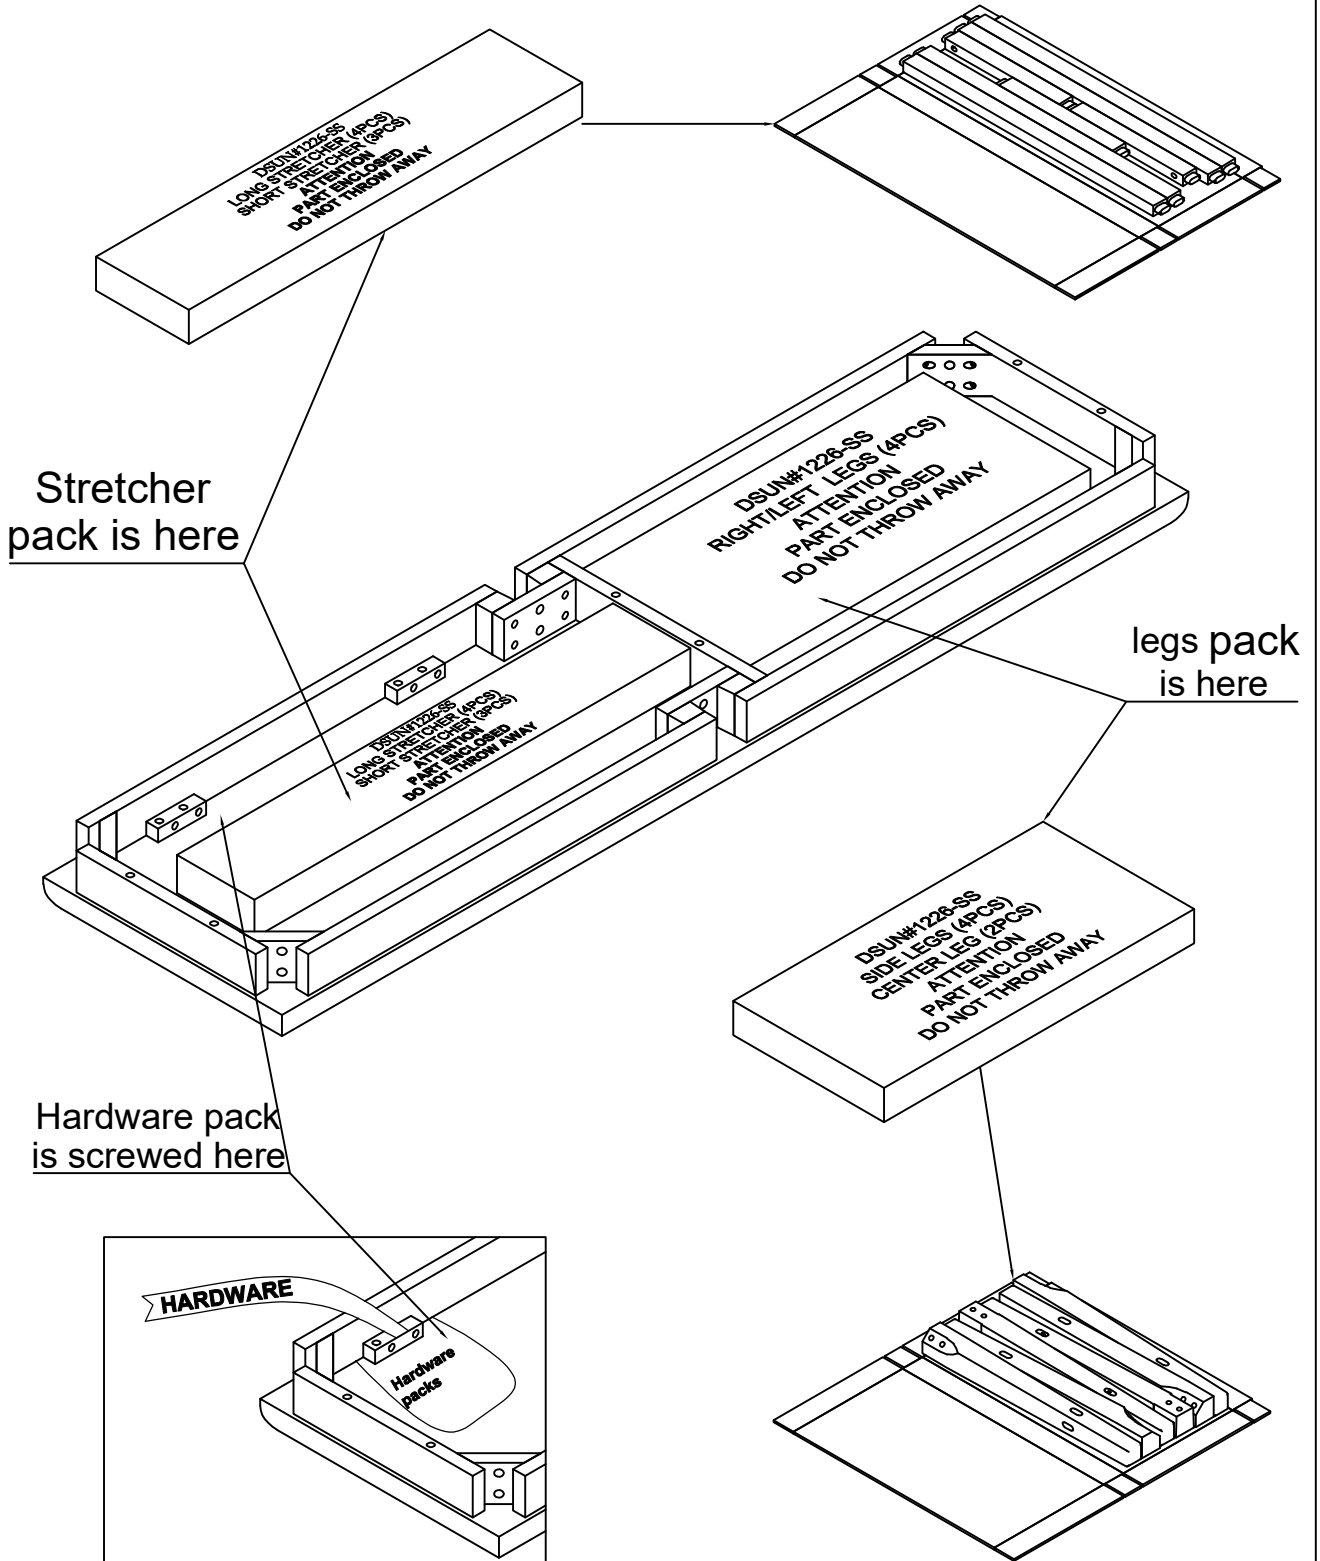

HARDWARE LIST			
No	Description	Sketch	Q'TY
A	Allen Wrench 4mm		1PC
B	Bolt Ø5/16"x2-3/8" (60mm)		12PCS
C	Lock Washer Ø5/16"		12PCS
D	Flat Washer Ø5/16"x3/4"		12PCS
E	Screw #4x2" (50mm)		14PCS

PARTS LIST	
BENCH TOP (1PC)	SIDE LEGS (4PCS)
①	②
CENTER LEG (2PCS)	SHORT STRETCHER (3PCS)
③	④
LONG STRETCHER WITH METAL (4PCS)	
⑤	

STRETCHER WITH METAL (4PCS)

LIVING SPACES

Assembly Instruction

Item No: 321907

SUNLIGHT

Description : SUNLIGHT DINING SANDSTONE UPHOLSTERED 60 IN. BENCH COUNTER

2022-06-07

STEP 3

STEP 4