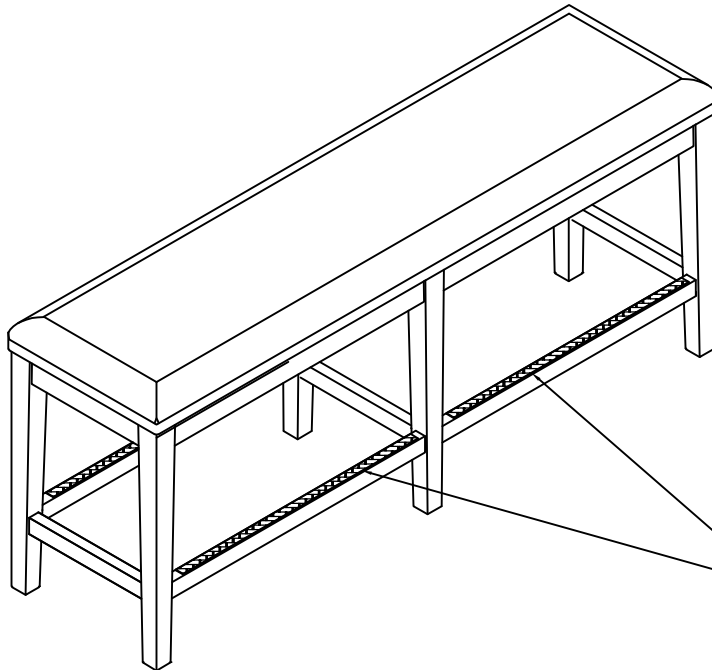

HARDWARE LIST			
No	Description	Sketch	Q'TY
A	Allen Wrench 4mm		1PC
B	Bolt Ø5/16"x2-3/8" (60mm)		12PCS
C	Lock Washer Ø5/16"		12PCS
D	Flat Washer Ø5/16"x3/4"		12PCS
E	Screw #4x2" (50mm)		14PCS

PARTS LIST	
BENCH TOP (1PC)	SIDE LEGS (4PCS)
①	②
CENTER LEG (2PCS)	SHORT STRETCHER (3PCS)
③	④
LONG STRETCHER WITH METAL (4PCS)	
⑤	

STRETCHER WITH METAL (4PCS)

LIVING SPACES

Assembly Instruction

Item No: 321907

SUNLIGHT

Description : SUNLIGHT DINING SANDSTONE UPHOLSTERED 60 IN. BENCH COUNTER

2022-06-07

STEP 3