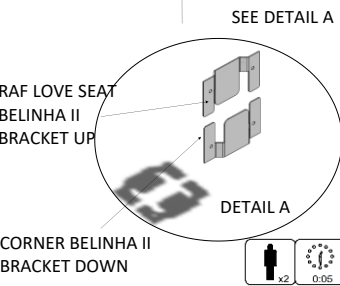

Vendor Information

Vendor Name: LSMX1  
Vendor Code: V-005852

Living Space Information

LS SKU: 321637  
LS product Name:KIT-BELINHA II TAUPE 3PC SECTIONAL W/LAF FULL SLEEPER  
Vendor Model: 1623-3PCSSECRFLSEATCORLAFFLSLPR-BE-TAU  
Vendor Collection: BELINHA II

1	LAF SLEEPER LOVESEAT BELINHA II	 X1
2	CORNER BELINHA II	 X1
3	RAF LOVESEAT BELINHA II	 X1

LAF FULL SLEEPER LOVESEAT BELINHA II

STEP 4: JOIN SECTIONAL

KIT-BELINHA II TAUPE 3PC SECTIONAL W/LAF FULL SLEEPER