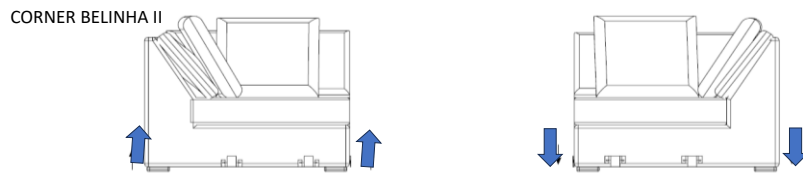

Vendor Information

Vendor Name: LSMX1  
Vendor Code: V-005852

Living Space Information

LS SKU: 321637  
LS product Name:KIT-BELINHA II TAUPE 3PC SECTIONAL W/LAF FULL SLEEPER  
Vendor Model: 1623-3PCSSECRFLSEATCORLAFFLSLPR-BE-TAU  
Vendor Collection: BELINHA II

1	LAF SLEEPER LOVESEAT BELINHA II	 X1
2	CORNER BELINHA II	 X1
3	RAF LOVESEAT BELINHA II	 X1

LAF FULL SLEEPER LOVESEAT BELINHA II

STEP 4: JOIN SECTIONAL

KIT-BELINHA II TAUPE 3PC SECTIONAL W/LAF FULL SLEEPER