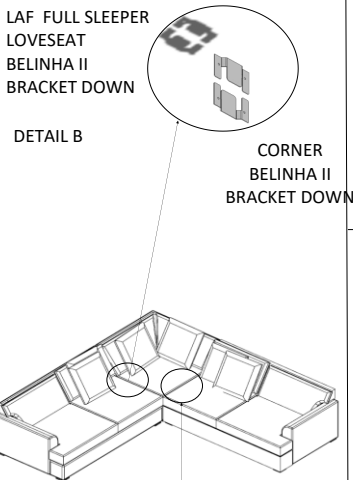

Vendor Information

Vendor Name: LSMX1  
Vendor Code: V-005852

Living Space Information

LS SKU: 321637  
LS product Name:KIT-BELINHA II TAUPE 3PC SECTIONAL W/LAF FULL SLEEPER  
Vendor Model: 1623-3PCSSECRFLSEATCORLAFFLSLPR-BE-TAU  
Vendor Collection: BELINHA II

1	LAF SLEEPER LOVESEAT BELINHA II	 X1
2	CORNER BELINHA II	 X1
3	RAF LOVESEAT BELINHA II	 X1

LAF FULL SLEEPER LOVESEAT BELINHA II

STEP 4: JOIN SECTIONAL

KIT-BELINHA II TAUPE 3PC SECTIONAL W/LAF FULL SLEEPER