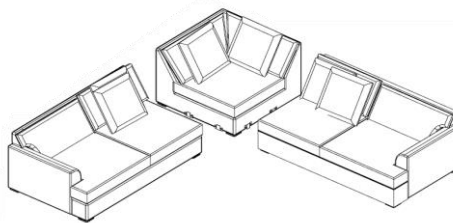

Vendor Information

Vendor Name: LSMX1  
Vendor Code: V-005852

Living Space Information

LS SKU: 321637  
LS product Name:KIT-BELINHA II TAUPE 3PC SECTIONAL W/LAF FULL SLEEPER  
Vendor Model: 1623-3PCSSECRFLSEATCORLAFFLSLPR-BE-TAU  
Vendor Collection: BELINHA II

1	LAF SLEEPER LOVESEAT BELINHA II	 X1
2	CORNER BELINHA II	 X1
3	RAF LOVESEAT BELINHA II	 X1

LAF FULL SLEEPER LOVESEAT BELINHA II

STEP 4: JOIN SECTIONAL

KIT-BELINHA II TAUPE 3PC SECTIONAL W/LAF FULL SLEEPER