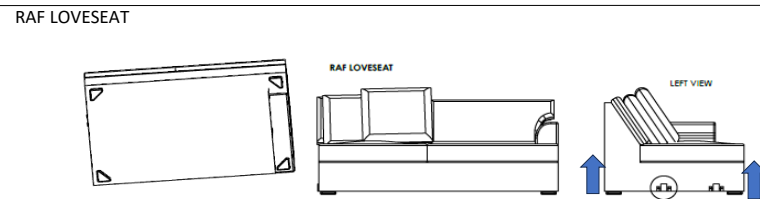

Vendor Information

Vendor Name: LSMX1  
Vendor Code: V-005852

Living Space Information

LS SKU: 321637  
LS product Name:KIT-BELINHA II TAUPE 3PC SECTIONAL W/LAF FULL SLEEPER  
Vendor Model: 1623-3PCSSECRFLSEATCORLAFFLSLPR-BE-TAU  
Vendor Collection: BELINHA II

1	LAF SLEEPER LOVESEAT BELINHA II	 X1
2	CORNER BELINHA II	 X1
3	RAF LOVESEAT BELINHA II	 X1

LAF FULL SLEEPER LOVESEAT BELINHA II

STEP 4: JOIN SECTIONAL

KIT-BELINHA II TAUPE 3PC SECTIONAL W/LAF FULL SLEEPER