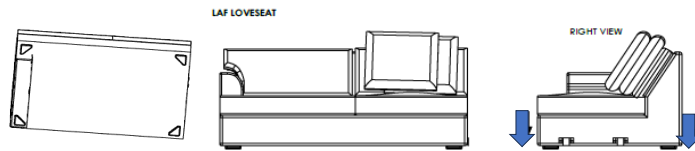

Vendor Information

Vendor Name: LSMX1  
Vendor Code: V-005852

Living Space Information

LS SKU: 321637  
LS product Name:KIT-BELINHA II TAUPE 3PC SECTIONAL W/LAF FULL SLEEPER  
Vendor Model: 1623-3PCSSECRFLSEATCORLAFFLSLPR-BE-TAU  
Vendor Collection: BELINHA II

1	LAF SLEEPER LOVESEAT BELINHA II	 X1
2	CORNER BELINHA II	 X1
3	RAF LOVESEAT BELINHA II	 X1

LAF FULL SLEEPER LOVESEAT BELINHA II

STEP 4: JOIN SECTIONAL

KIT-BELINHA II TAUPE 3PC SECTIONAL W/LAF FULL SLEEPER