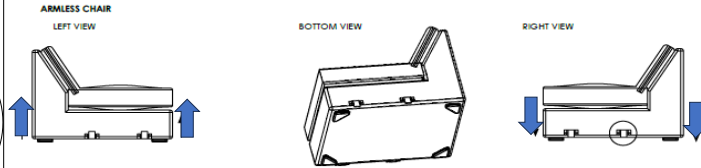

Vendor Information

Vendor Name: LSMX1  
Vendor Code: V-005852

Living Space Information

LS SKU: 321631  
LS product Name: KIT-BELINHA II TAUPE 3PC FL SLEEPER SCTNL W/RAF CHAISE  
SCTNL W/RAF CHAISE  
Vendor Model: 1617-3PCSECLAFFLSLPRARMCHRAFC-BE-TAU  
Vendor Collection: BELINHA II

LIVING SPACES		
1	LAF FULL SLEEPER LOVESEAT BELINHA II	X1
2	ARMLESS CHAIR BELINHA II	X1
3	RAF CHAISE BELINHA II	X1

LAF FULL SLEEPER LOVESEAT BELINHA II

ARMLESS CHAIR BELINHA II

RAF CHAISE BELINHA II

STEP 4: JOIN SECTIONAL