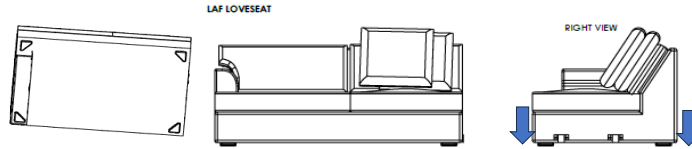

Vendor Information

Vendor Name: LSMX1  
Vendor Code: V-005852

Living Space Information

LS SKU: 321631  
LS product Name: KIT-BELINHA II TAUPE 3PC FL SLEEPER SCTNL W/RAF CHAISE  
SCTNL W/RAF CHAISE  
Vendor Model: 1617-3PCSECLAFFLSLPRARMCHRAFC-BE-TAU  
Vendor Collection: BELINHA II

LIVING SPACES		
1	LAF FULL SLEEPER LOVESEAT BELINHA II	X1
2	ARMLESS CHAIR BELINHA II	X1
3	RAF CHAISE BELINHA II	X1

LAF FULL SLEEPER LOVESEAT BELINHA II

ARMLESS CHAIR BELINHA II

RAF CHAISE BELINHA II

STEP 4: JOIN SECTIONAL