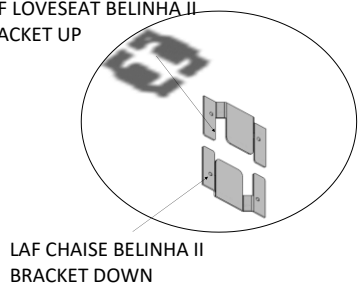

Vendor Information	
Vendor Name:	LSMX1
Vendor Code:	V-005852

Living Space Information
LS SKU: 321626
LS product Name: KIT-BELINHA II TAUPE 2PC SCTNL W/LAF CHAISE
Vendor Model: 1612-2PCSECRFLSEATLAFCH-BE-TAU
Vendor Collection: BELINHA II

LIVING SPACES		
1	RAF LOVESEAT BELINHA II	X1
2	LAF CHAISE BELINHA II	X1

DETAIL A