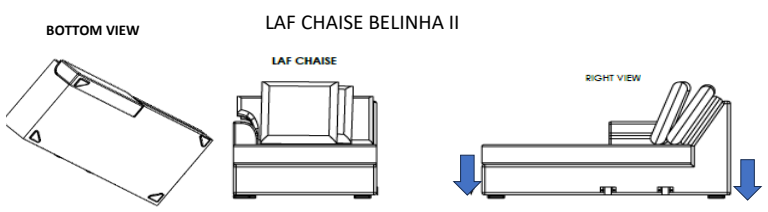

Vendor Information	
Vendor Name:	LSMX1
Vendor Code:	V-005852

Living Space Information
LS SKU: 321626
LS product Name: KIT-BELINHA II TAUPE 2PC SCTNL W/LAF CHAISE
Vendor Model: 1612-2PCSECRFLSEATLAFCH-BE-TAU
Vendor Collection: BELINHA II

LIVING SPACES		
1	RAF LOVESEAT BELINHA II	X1
2	LAF CHAISE BELINHA II	X1

DETAIL A