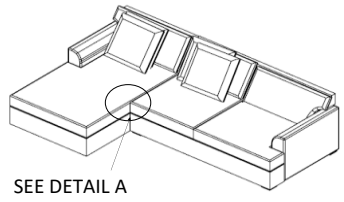

Vendor Information	
Vendor Name:	LSMX1
Vendor Code:	V-005852

Living Space Information
LS SKU: 321626
LS product Name: KIT-BELINHA II TAUPE 2PC SCTNL W/LAF CHAISE
Vendor Model: 1612-2PCSECRFLSEATLAFCH-BE-TAU
Vendor Collection: BELINHA II

LIVING SPACES		
1	RAF LOVESEAT BELINHA II	X1
2	LAF CHAISE BELINHA II	X1

DETAIL A