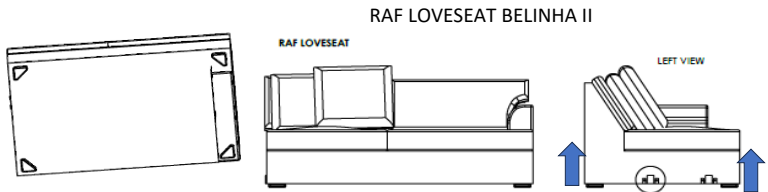

Vendor Information	
Vendor Name:	LSMX1
Vendor Code:	V-005852

Living Space Information
LS SKU: 321626
LS product Name: KIT-BELINHA II TAUPE 2PC SCTNL W/LAF CHAISE
Vendor Model: 1612-2PCSECRFLSEATLAFCH-BE-TAU
Vendor Collection: BELINHA II

LIVING SPACES		
1	RAF LOVESEAT BELINHA II	X1
2	LAF CHAISE BELINHA II	X1

DETAIL A