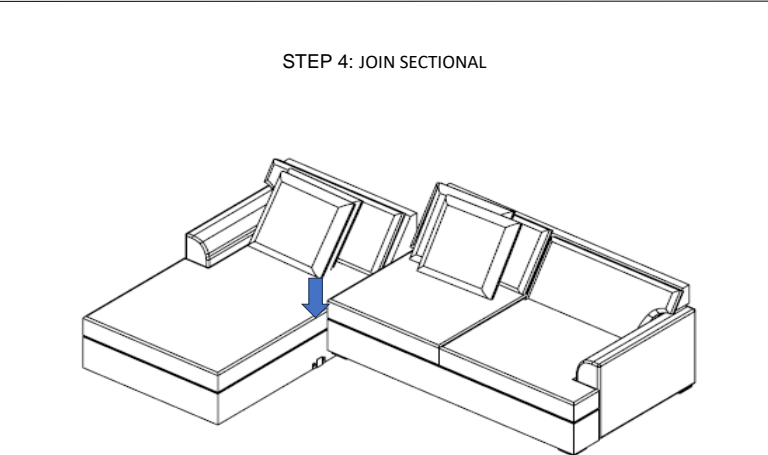

Vendor Information	
Vendor Name:	LSMX1
Vendor Code:	V-005852

Living Space Information
LS SKU: 321626
LS product Name: KIT-BELINHA II TAUPE 2PC SCTNL W/LAF CHAISE
Vendor Model: 1612-2PCSECRFLSEATLAFCH-BE-TAU
Vendor Collection: BELINHA II

LIVING SPACES		
1	RAF LOVESEAT BELINHA II	X1
2	LAF CHAISE BELINHA II	X1

DETAIL A

KIT-BELINHA II TAUPE 2PC SCTNL W/LAF CHAISE