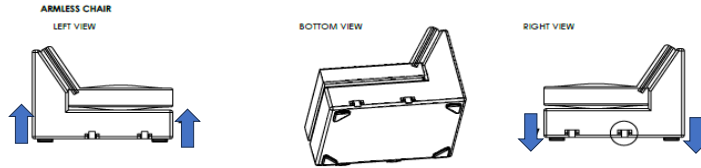

Vendor Information

Vendor Name: LSMX1  
Vendor Code: V-005852

Living Space Information

LS SKU: 321614  
LS product Name: KIT-BELINHA II OPAL 4PC SECTIONAL W/RAF FULL SLEEPER  
Vendor Model: 1584-4PCSECLAFSEATARMCHCORRAFFLSLPR-BE-OPA  
Vendor Collection: BELINHA II

1	LAF LOVESEAT BELINHA II	 X1
2	ARMLESS CHAIR BELINHA II	 X1
3	CORNER BELINHA II	 X1
4	RAF FULL SLEEPER LOVE SEAT	 X1

LAF LOVESEAT BELINHA II

ARMLESS CHAIR BELINHA II

CORNER BELINHA II

RAF FULL SLEEPER LOVESEAT