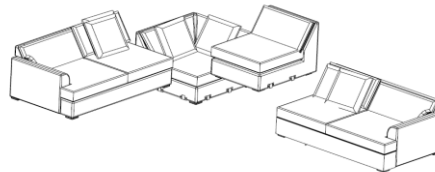

Vendor Information

Vendor Name: LSMX1  
Vendor Code: V-005852

Living Space Information

LS SKU: 321614  
LS product Name: KIT-BELINHA II OPAL 4PC SECTIONAL W/RAF FULL SLEEPER  
Vendor Model: 1584-4PCSECLAFSEATARMCHCORRAFFLSLPR-BE-OPA  
Vendor Collection: BELINHA II

1	LAF LOVESEAT BELINHA II	 X1
2	ARMLESS CHAIR BELINHA II	 X1
3	CORNER BELINHA II	 X1
4	RAF FULL SLEEPER LOVE SEAT	 X1

LAF LOVESEAT BELINHA II

ARMLESS CHAIR BELINHA II

CORNER BELINHA II

RAF FULL SLEEPER LOVESEAT

STEP 4: JOIN SECTIONAL

KIT-BELINHA II OPAL 4PC SECTIONAL W/RAF FULL SLEEPER

LAF LOVESEAT BELINHA II BRACKET DOWN

DETAIL A

CORNER BELINHA II BRACKET UP

ARMLESS CHAIR BELINHA II BRACKET UP  
DETAIL B

CORNER BELINHA II BRACKET