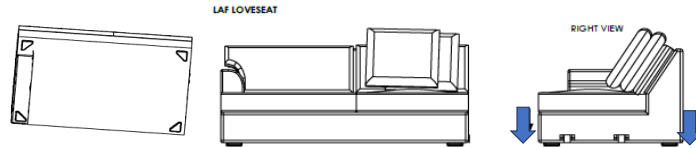

Vendor Information

Vendor Name: LSMX1  
Vendor Code: V-005852

Living Space Information

LS SKU: 321614  
LS product Name: KIT-BELINHA II OPAL 4PC SECTIONAL W/RAF FULL SLEEPER  
Vendor Model: 1584-4PCSECLAFSEATARMCHCORRAFFLSLPR-BE-OPA  
Vendor Collection: BELINHA II

1	LAF LOVESEAT BELINHA II	 X1
2	ARMLESS CHAIR BELINHA II	 X1
3	CORNER BELINHA II	 X1
4	RAF FULL SLEEPER LOVE SEAT	 X1

LAF LOVESEAT BELINHA II

ARMLESS CHAIR BELINHA II

CORNER BELINHA II

RAF FULL SLEEPER LOVESEAT

STEP 4: JOIN SECTIONAL

KIT-BELINHA II OPAL 4PC SECTIONAL W/RAF FULL SLEEPER

LAF LOVESEAT BELINHA II BRACKET DOWN

DETAIL A

CORNER BELINHA II BRACKET UP

ARMLESS CHAIR BELINHA II BRACKET UP  
DETAIL B

CORNER BELINHA II BRACKET