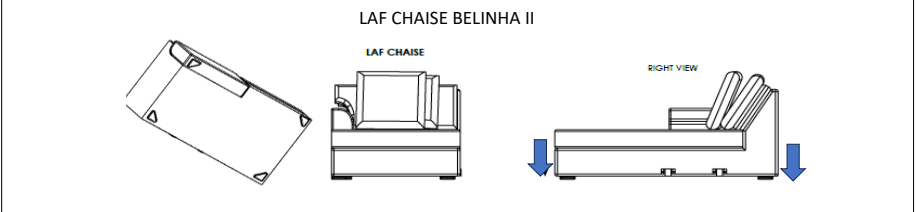

Vendor Information

Vendor Name: LSMX1
Vendor Code: V-005852

Living Space Information

LS SKU: 321609
LS product Name: KIT-BELINHA II OPAL 4PC FL SLEEPER SECTIONAL W/LAF CHAISE
Vendor Model: 1579-4PCSECCRAFFLSLPCORARMLSEATLAFCH-BE-OPA
Vendor Collection: BELINHA II

LIVING SPACES		
1	RAF FULL SLEEPER LOVESEAT BELINHA II	X1
2	ARMLESS LOVE SEAT BELINHA II	X1
3	CORNER BELINHA II	X1
4	LAF CHAISE BELINHA II	X1

RAF LOVESEAT BELINHA II BRACKET UP

ARMLESS CHAIR BELINHA II BRACKET DOWN