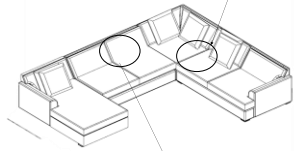

Vendor Information

Vendor Name: LSMX1
Vendor Code: V-005852

Living Space Information

LS SKU: 321609
LS product Name: KIT-BELINHA II OPAL 4PC FL SLEEPER SECTIONAL W/LAF CHAISE
Vendor Model: 1579-4PCSECCRAFFLSLPCORARMLSEATLAFCH-BE-OPA
Vendor Collection: BELINHA II

LIVING SPACES		
1	RAF FULL SLEEPER LOVESEAT BELINHA II	X1
2	ARMLESS LOVE SEAT BELINHA II	X1
3	CORNER BELINHA II	X1
4	LAF CHAISE BELINHA II	X1

RAF LOVESEAT BELINHA II BRACKET UP

ARMLESS CHAIR BELINHA II BRACKET DOWN