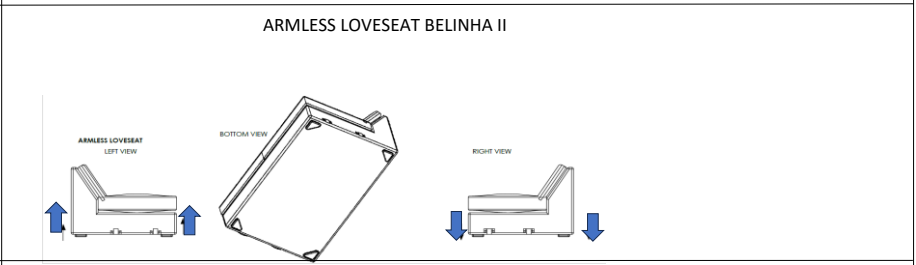

Vendor Information

Vendor Name: LSMX1
Vendor Code: V-005852

Living Space Information

LS SKU: 321609
LS product Name: KIT-BELINHA II OPAL 4PC FL SLEEPER SECTIONAL W/LAF CHAISE
Vendor Model: 1579-4PCSECCRAFFLSLPCORARMLSEATLAFCH-BE-OPA
Vendor Collection: BELINHA II

LIVING SPACES		
1	RAF FULL SLEEPER LOVESEAT BELINHA II	X1
2	ARMLESS LOVE SEAT BELINHA II	X1
3	CORNER BELINHA II	X1
4	LAF CHAISE BELINHA II	X1

RAF LOVESEAT BELINHA II BRACKET UP

ARMLESS CHAIR BELINHA II BRACKET DOWN

ARMLESS CHAIR BELINHA II BRACKET UP

LAF CHAISE BELINHA II BRACKET DOWN

KIT-BELINHA II OPAL 4PC FL SLEEPER SECTIONAL W/LAF CHAISE