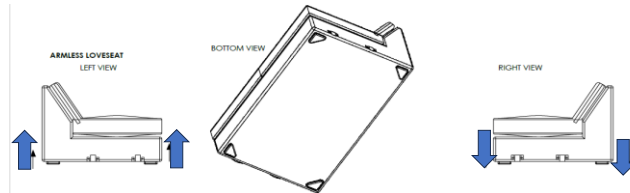

Vendor Information

Vendor Name: LSMX1
Vendor Code: V-005852

Living Space Information

LS SKU: 321608
LS product Name: KIT-BELINHA II OPAL 4PC FL SLEEPER SECTIONAL W/RAF CHAISE
Vendor Model: 1578-4PCSECLAFFLSLPRCORARMLSEATRAF-C-BE-OPA
Vendor Collection: BELINHA II

LIVING SPACES		
1	LAF SLEEPER LOVESEAT BELINHA II	 X1
2	ARMLESS CHAIR BELINHA II	 X1
3	CORNER BELINHA II	 X1
4	RAF CHAISE BELINHA II	 X1

LAF FULL SLEEPER LOVESEAT BELINHA II

ARMLESS CHAIR BELINHA II

CORNER BELINHA II