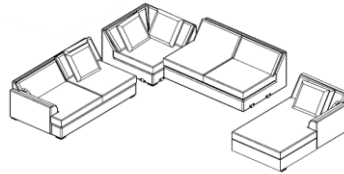

Vendor Information

Vendor Name: LSMX1
Vendor Code: V-005852

Living Space Information

LS SKU: 321608
LS product Name: KIT-BELINHA II OPAL 4PC FL SLEEPER SECTIONAL W/RAF CHAISE
Vendor Model: 1578-4PCSECLAFFLSLPRCORARMLSEATRAF-C-BE-OPA
Vendor Collection: BELINHA II

LIVING SPACES		
1	LAF SLEEPER LOVESEAT BELINHA II	 X1
2	ARMLESS CHAIR BELINHA II	 X1
3	CORNER BELINHA II	 X1
4	RAF CHAISE BELINHA II	 X1

LAF FULL SLEEPER LOVESEAT BELINHA II

ARMLESS CHAIR BELINHA II

CORNER BELINHA II

RAF CHAISE BELINHA II

STEP 4: JOIN SECTIONAL

KIT-BELINHA II OPAL 4PC FL SLEEPER SECTIONAL W/RAF CHAISE