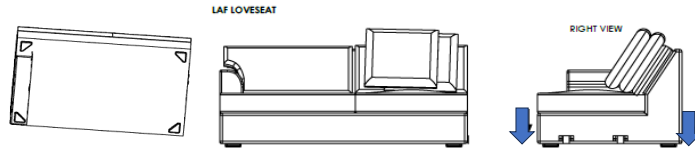

Vendor Information

Vendor Name: LSMX1
Vendor Code: V-005852

Living Space Information

LS SKU: 321608
LS product Name: KIT-BELINHA II OPAL 4PC FL SLEEPER SECTIONAL W/RAF CHAISE
Vendor Model: 1578-4PCSECLAFFLSLPRCORARMLSEATRAF-C-BE-OPA
Vendor Collection: BELINHA II

LIVING SPACES		
1	LAF SLEEPER LOVESEAT BELINHA II	 X1
2	ARMLESS CHAIR BELINHA II	 X1
3	CORNER BELINHA II	 X1
4	RAF CHAISE BELINHA II	 X1

LAF FULL SLEEPER LOVESEAT BELINHA II

ARMLESS CHAIR BELINHA II

CORNER BELINHA II