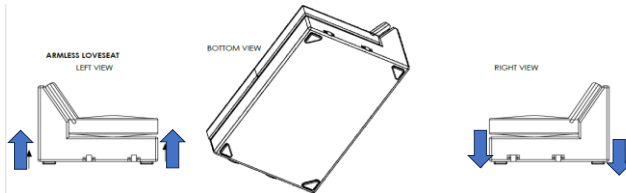

ARMLESS LOVE SEAT BELINHA II