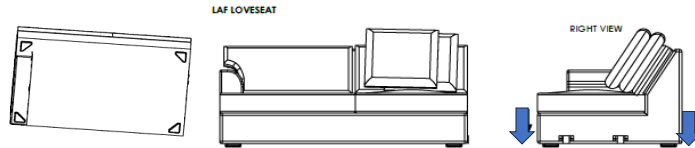

Vendor Information

Vendor Name: LSMX1
Vendor Code: V-005852

Living Space Information

LS SKU: 321606
LS product Name: KIT-BELINHA II OPAL 4PC SECTIONAL W/RAF CHAISE
Vendor Model: 1576-4PCSECLAFSEATCORARMLSEATRAFC-BE-OPA
Vendor Collection: BELINHA II

LIVING SPACES		
1	LAF LOVESEAT BELINHA II	X1
2	ARMLESS LOVE SEAT BELINHA II	X1
3	CORNER BELINHA II	X1
4	RAF CHAISE BELINHA II	X1

LAF LOVESEAT BELINHA II