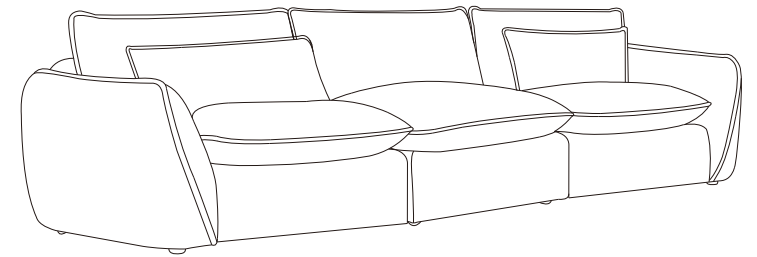

A	Sofa Leg		X12
---	----------	---	-----

321124
KIT-SANCTUARY 3PC MODULAR SOFA

1

Assembling the legs

2

Assembling the legs

3

Assembling the legs

Living Spaces Information	
LS SKU:	321124
LS Product Name:	KIT-SANCTUARY 3PC MODULAR SOFA
Vendor Model #:	KF.8153
Vendor Collection:	SANCTUARY

CODE	PART #	DESCRIPTION	QUANTITY	NOTES
1	KF.8153	Sofa Leg	12	

A Sofa Leg X12

321124
KIT-SANCTUARY 3PC MODULAR SOFA

1

Assembling the legs

2

Assembling the legs

3

Assembling the legs