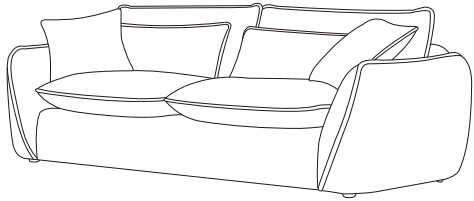

LIVING SPACES

A	Sofa Leg		X5
---	----------	---	----

321123
SANCTUARY SOFA

1

Assembling the legs.

Living Spaces Information	
LS SKU:	321123
LS Product Name:	SANCTUARY SOFA
Vendor Model #:	KF.8153
Vendor Collection:	SANCTUARY