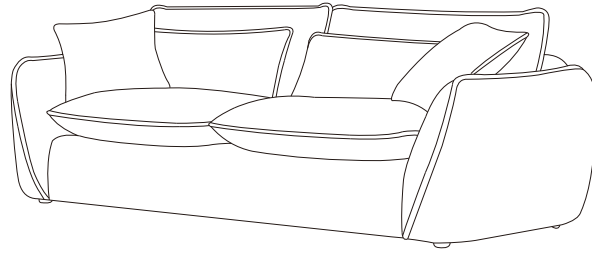

LIVING SPACES

A	Sofa Leg		X5
---	----------	---	----

321123
SANCTUARY SOFA

1

Assembling the legs.

Living Spaces Information	
LS SKU:	321123
LS Product Name:	SANCTUARY SOFA
Vendor Model #:	KF.8153
Vendor Collection:	SANCTUARY

CODE	PART #	DESCRIPTION	QUANTITY	NOTES
1	KF.8153	Sofa Legs	5	

LIVING SPACES

A	Sofa Leg	X5
---	----------	----

321123
SANCTUARY SOFA

x1
 x15

1

Assembling the legs.