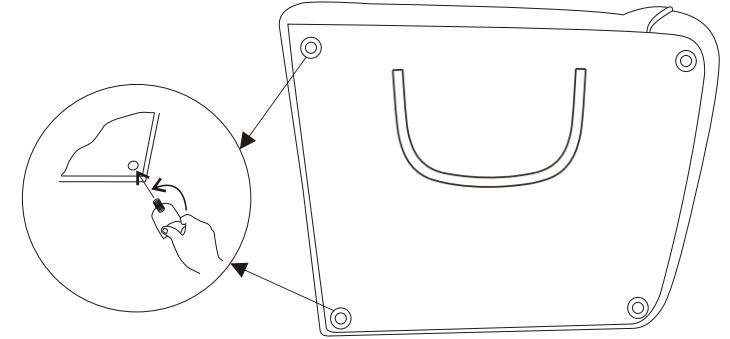

A	Sofa Leg		X8
---	----------	---	----

321122
KIT-SANCTUARY 2PC MODULAR SOFA

1

Assembling the legs

2

Assembling the legs

Living Spaces Information	
LS SKU:	321122
LS Product Name:	KIT-SANCTUARY 2PC MODULAR
SOFA Vendor Model #:	KF.8153
Vendor Collection:	SANCTUARY