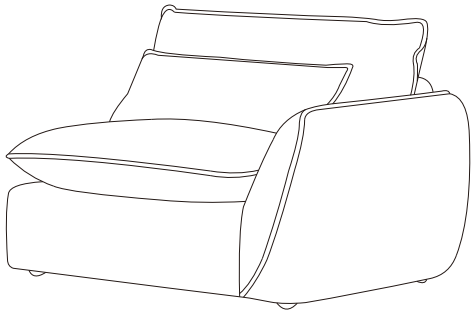

A	Sofa Leg		X8
---	----------	---	----

321122
KIT-SANCTUARY 2PC MODULAR SOFA

1

Assembling the legs

2

Assembling the legs

Living Spaces Information	
LS SKU:	321122
LS Product Name:	KIT-SANCTUARY 2PC MODULAR
SOFA Vendor Model #:	KF.8153
Vendor Collection:	SANCTUARY