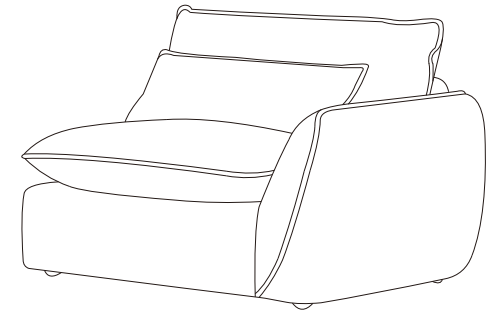

A	Sofa Leg		X8
---	----------	---	----

321122
KIT-SANCTUARY 2PC MODULAR SOFA

1

Assembling the legs

2

Assembling the legs

Living Spaces Information	
LS SKU:	321122
LS Product Name:	KIT-SANCTUARY 2PC MODULAR
SOFA Vendor Model #:	KF.8153
Vendor Collection:	SANCTUARY