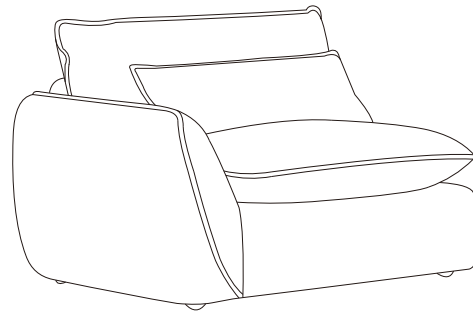

A	Sofa Leg		X8
---	----------	---	----

321122
KIT-SANCTUARY 2PC MODULAR SOFA

1

Assembling the legs

2

Assembling the legs

Living Spaces Information	
LS SKU:	321122
LS Product Name:	KIT-SANCTUARY 2PC MODULAR
SOFA Vendor Model #:	KF.8153
Vendor Collection:	SANCTUARY