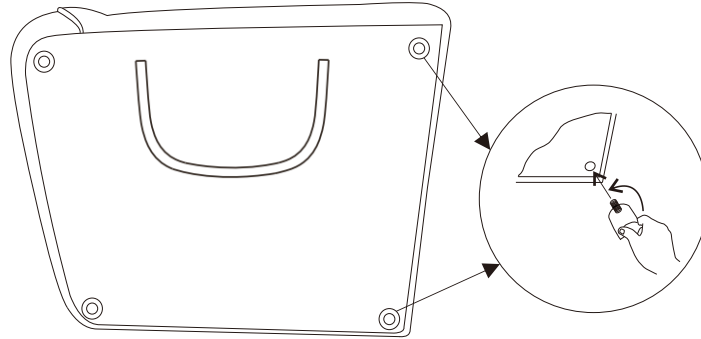

A	Sofa Leg		X8
---	----------	---	----

321122
KIT-SANCTUARY 2PC MODULAR SOFA

1

Assembling the legs

2

Assembling the legs

Living Spaces Information	
LS SKU:	321122
LS Product Name:	KIT-SANCTUARY 2PC MODULAR
SOFA Vendor Model #:	KF.8153
Vendor Collection:	SANCTUARY