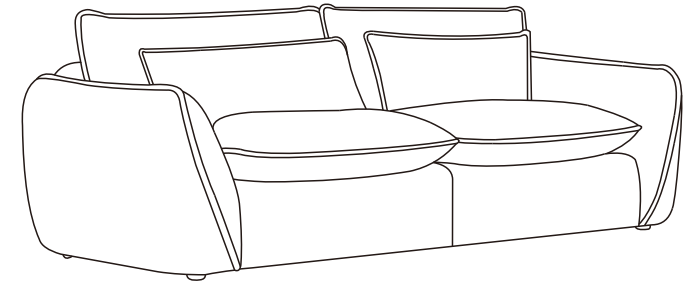

A	Sofa Leg		X8
---	----------	---	----

321122
KIT-SANCTUARY 2PC MODULAR SOFA

1

Assembling the legs

2

Assembling the legs

Living Spaces Information	
LS SKU:	321122
LS Product Name:	KIT-SANCTUARY 2PC MODULAR
SOFA Vendor Model #:	KF.8153
Vendor Collection:	SANCTUARY