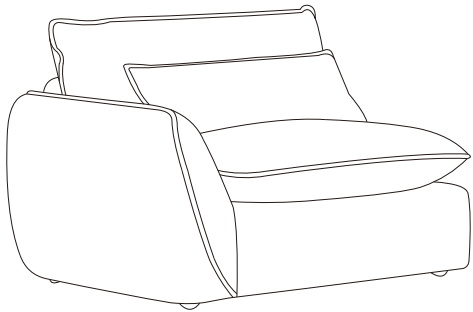

A	Sofa Leg		X8
---	----------	---	----

321122
KIT-SANCTUARY 2PC MODULAR SOFA

1

Assembling the legs

2

Assembling the legs

Living Spaces Information	
LS SKU:	321122
LS Product Name:	KIT-SANCTUARY 2PC MODULAR
SOFA Vendor Model #:	KF.8153
Vendor Collection:	SANCTUARY