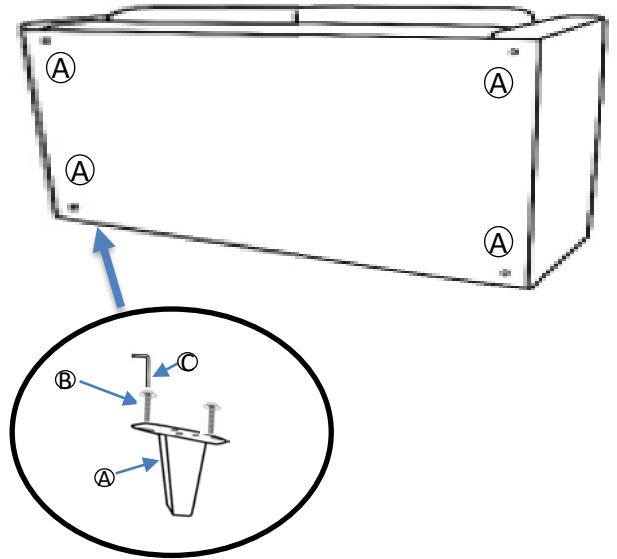

LIVING SPACES

A	Sofa Legs		X4
B	Bolts		X8
C	Allen key		X1

ALLIE

320799/AS-6020-3SZ5-BU

KIT-ALLIE BUTTERCUP QN SLEEPER SOFA
W/MEMORY FOAM MATTRESS

320801/AS-6020-3SZ5-MJ

KIT-ALLIE MIDNIGHT JADE QN SLEEPER SOFA
W/MEMORY FOAM MATTRESS

320803/AS-6020-3SZ5-STORM

KIT-ALLIE GREY QN SLEEPER SOFA
W/MEMORY FOAM MATTRESS

Not provided

Operation Instructions

1、 Remove seat cushions. Lift up the bed frame without mattress and cut plastic tie at the bottom of sofa bed frame. Open the bed's front leg.

2、 Pull down the bed frame to the ground.

3、 Pull the handle back down put the mattress on the bed frame. Now you can enjoy it.

4、 Close it in the reverse order, put back the seat cushion.