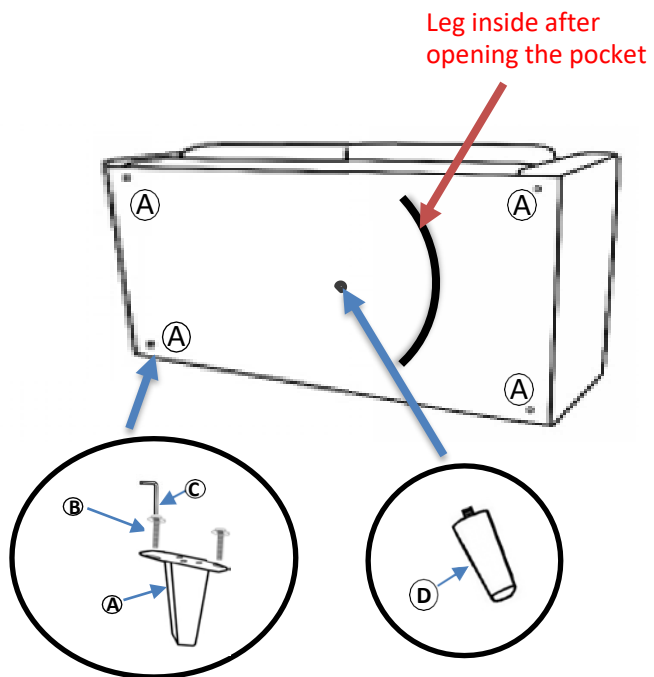

LIVING SPACES

A	Sofa Legs		X4
B	Bolts		X8
C	Allen key		X1
D	Support Leg		X1

ALLIE

320783/AS-6020-3S-BU
ALLIE BUTTERCUP SOFA

320784/AS-6020-3S-MJ
ALLIE MIDNIGHT JADE SOFA

320785/AS-6020-3S-STORM
ALLIE GREY SOFA