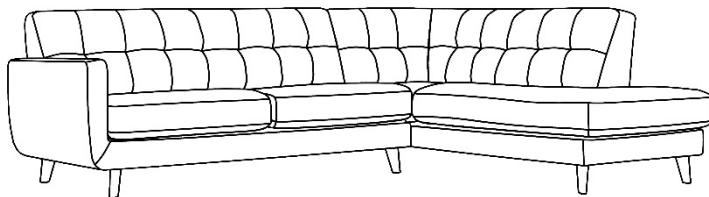

# LIVING SPACES

|   |              |   |     |
|---|--------------|---|-----|
| A | Sofa Legs    |  | X8  |
| B | Bolts        |  | X16 |
| C | Allen key    |  | X2  |
| D | Support Legs |  | X2  |

## ALLIE

320753/AS-6020-2.5EL+1ERTC-BU  
KIT-ALLIE BUTTERCUP 2PC SECTIONAL  
W/RAF CNR CHAISE

320754/AS-6020-2.5EL+1ERTC-MJ  
KIT-ALLIE MIDNIGHT JADE 2PC  
SECTIONAL W/RAF CNR CHAISE

320755/AS-6020-2.5EL+1ERTC-STORM  
KIT-ALLIE GREY 2PC SECTIONAL  
W/RAF CNR CHAISE