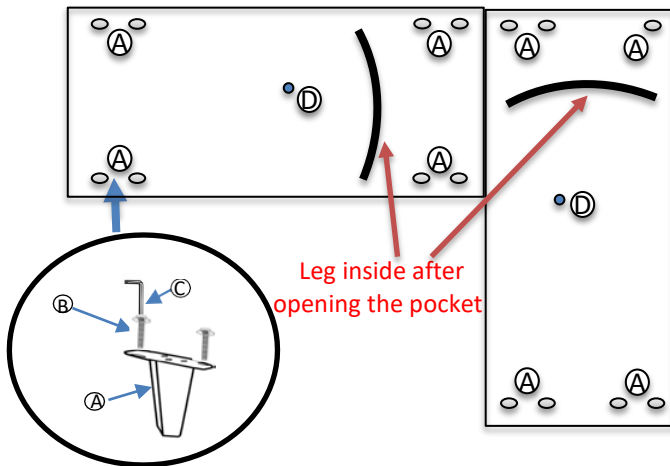

# LIVING SPACES

|   |              |   |     |
|---|--------------|---|-----|
| A | Sofa Legs    |  | X8  |
| B | Bolts        |  | X16 |
| C | Allen key    |  | X2  |
| D | Support Legs |  | X2  |

## ALLIE

320753/AS-6020-2.5EL+1ERTC-BU  
KIT-ALLIE BUTTERCUP 2PC SECTIONAL  
W/RAF CNR CHAISE

320754/AS-6020-2.5EL+1ERTC-MJ  
KIT-ALLIE MIDNIGHT JADE 2PC  
SECTIONAL W/RAF CNR CHAISE

320755/AS-6020-2.5EL+1ERTC-STORM  
KIT-ALLIE GREY 2PC SECTIONAL  
W/RAF CNR CHAISE