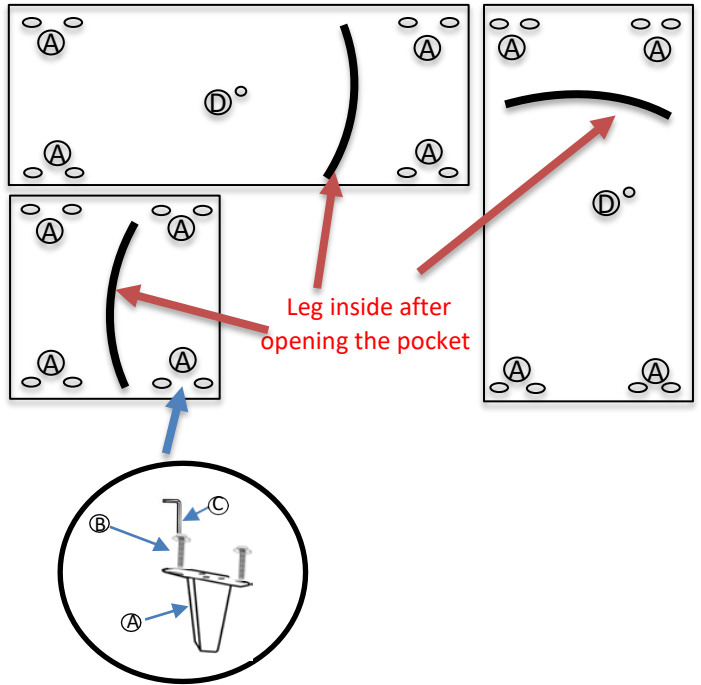

LIVING SPACES

A	Sofa Legs		X12
B	Bolts		X24
C	Allen key		X3
D	Support Legs		X2

ALLIE

320750 / AS-6020-2.5EL+1ERTC+1s-BU
KIT-ALLIE BUTTERCUP 2PC SECTIONAL
W/RAF CNR CHAISE & CHAIR

320751 / AS-6020-2.5EL+1ERTC+1s-MJ
KIT-ALLIE MIDNIGHT JADE 2PC SECTIONAL
W/RAF CNR CHAISE & CHAIR

320752 / AS-6020-2.5EL+1ERTC+1s-STORM
KIT-ALLIE GREY 2PC SECTIONAL W/RAF
CNR CHAISE & CHAIR

Not provided