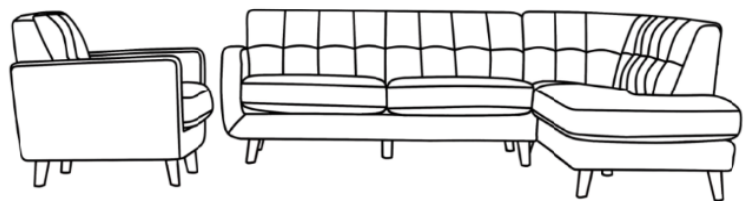

LIVING SPACES

A	Sofa Legs		X12
B	Bolts		X24
C	Allen key		X3
D	Support Legs		X2

ALLIE

320750 / AS-6020-2.5EL+1ERTC+1s-BU
KIT-ALLIE BUTTERCUP 2PC SECTIONAL
W/RAF CNR CHAISE & CHAIR

320751 / AS-6020-2.5EL+1ERTC+1s-MJ
KIT-ALLIE MIDNIGHT JADE 2PC SECTIONAL
W/RAF CNR CHAISE & CHAIR

320752 / AS-6020-2.5EL+1ERTC+1s-STORM
KIT-ALLIE GREY 2PC SECTIONAL W/RAF
CNR CHAISE & CHAIR

Not provided