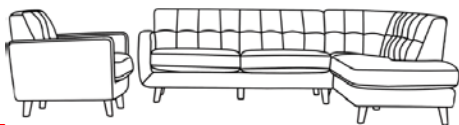

LIVING SPACES

A	Sofa Legs		X12
B	Bolts		X24
C	Allen key		X3
D	Support Legs		X2

ALLIE

320750 / AS-6020-2.5EL+1ERTC+1s-BU
KIT-ALLIE BUTTERCUP 2PC SECTIONAL
W/RAF CNR CHAISE & CHAIR

320751 / AS-6020-2.5EL+1ERTC+1s-MJ
KIT-ALLIE MIDNIGHT JADE 2PC SECTIONAL
W/RAF CNR CHAISE & CHAIR

320752 / AS-6020-2.5EL+1ERTC+1s-STORM
KIT-ALLIE GREY 2PC SECTIONAL W/RAF
CNR CHAISE & CHAIR

Not provided