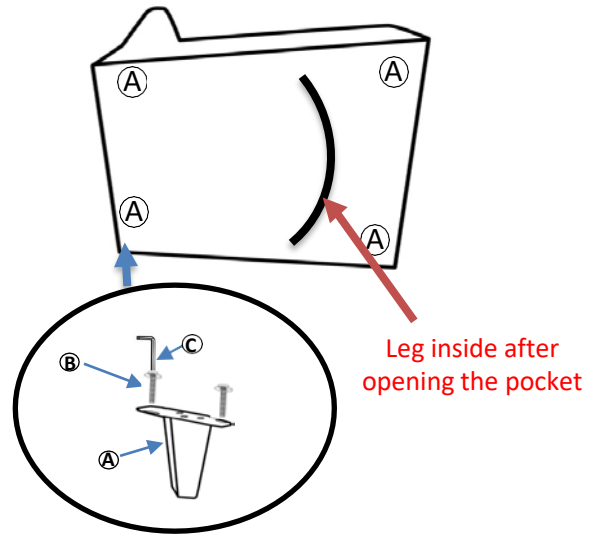

LIVING SPACES

A	Sofa Legs		X4
B	Bolts		X8
C	Allen key		X1

ALLIE

320747/AS-6020-1S-BU
ALLIE BUTTERCUP CHAIR

320748/AS-6020-1S-MJ
ALLIE MIDNIGHT JADE CHAIR

320749/AS-6020-1S-STORM
ALLIE GREY CHAIR

Not provided