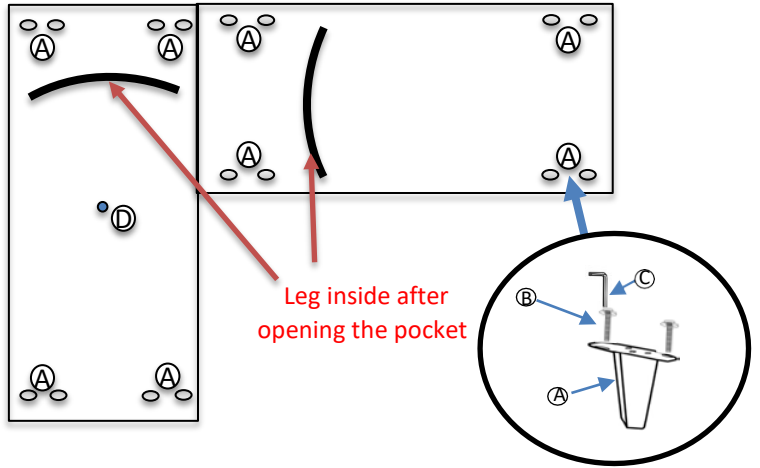

LIVING SPACES

A	Sofa Legs		X8
B	Bolts		X16
C	Allen key		X2
D	Support Leg		X1

ALLIE

320735 / AS-23030-3ERZ5+1ELTC-BU
 KIT-ALLIE BUTTERCUP 2PC QN SLPR SCTNL
 W/LAF SLPR CNR CHAISE

320736 / AS-23030-3ERZ5+1ELTC-MJ
 KIT-ALLIE MIDNIGHT JADE 2PC QN SLPR
 SCTNL W/LAF SLPR CNR CHAISE

320737 / AS-23030-3ERZ5+1ELTC-STORM
 KIT-ALLIE GREY 2PC QN SLPR SCTNL
 W/LAF SLPR CNR CHAISE

Not provided

Operation Instructions

1、 Remove seat cushions. Lift up the bed frame without mattress and cut plastic tie at the bottom of sofa bed frame. Open the bed's front leg.

2、 Pull down the bed frame to the ground.

3、 Pull the handle back down put the mattress on the bed frame. Now you can enjoy it.

4、 Close it in the reverse order, put back the seat cushion.