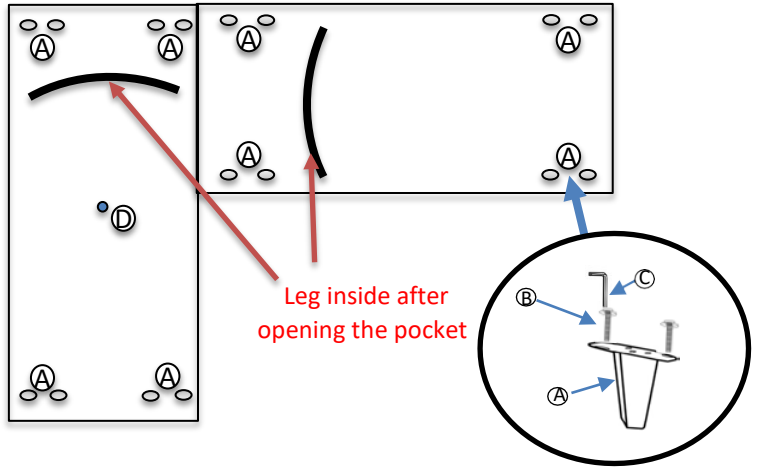

LIVING SPACES

A	Sofa Legs		X8
B	Bolts		X16
C	Allen key		X2
D	Support Leg		X1

ALLIE

320735 / AS-23030-3ERZ5+1ELTC-BU
 KIT-ALLIE BUTTERCUP 2PC QN SLPR SCTNL
 W/LAF SLPR CNR CHAISE

320736 / AS-23030-3ERZ5+1ELTC-MJ
 KIT-ALLIE MIDNIGHT JADE 2PC QN SLPR
 SCTNL W/LAF SLPR CNR CHAISE

320737 / AS-23030-3ERZ5+1ELTC-STORM
 KIT-ALLIE GREY 2PC QN SLPR SCTNL
 W/LAF SLPR CNR CHAISE

Not provided

Operation Instructions

1、 Remove seat cushions. Lift up the bed frame without mattress and cut plastic tie at the bottom of sofa bed frame. Open the bed's front leg.

2、 Pull down the bed frame to the ground.

3、 Pull the handle back down put the mattress on the bed frame. Now you can enjoy it.

4、 Close it in the reverse order, put back the seat cushion.