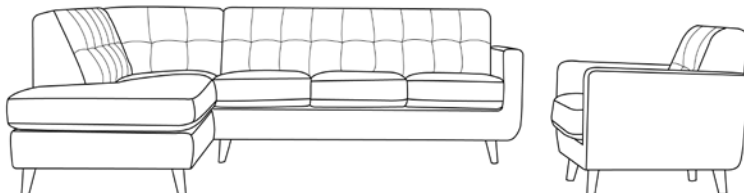

LIVING SPACES

A	Sofa Legs		X12
B	Bolts		X24
C	Allen key		X3
D	Support Leg		X1

ALLIE

320732 / AS-23030-3ERZ5+1ELTC+1s-BU
KIT-ALLIE BUTTERCUP 2PC QN SLPR SCTNL
W/LAF SLPR CNR CHAISE & CHAIR

320733 / AS-23030-3ERZ5+1ELTC+1s-MJ
KIT-ALLIE MIDNIGHT JADE 2PC QN SLPR SCTNL
W/LAF SLPR CNR CHAISE & CHAIR

320734 / AS-23030-3ERZ5+1ELTC+1s-STORM
KIT-ALLIE GREY 2PC QN SLPR SCTNL W/LAF
SLPR CNR CHAISE & CHAIR

Not provided

Operation Instructions

1、 Remove seat cushions. Lift up the bed frame without mattress and cut plastic tie at the bottom of sofa bed frame. Open the bed's front leg.

2、 Pull down the bed frame to the ground.

3、 Pull the handle back down put the mattress on the bed frame. Now you can enjoy it.

4、 Close it in the reverse order, put back the seat cushion.