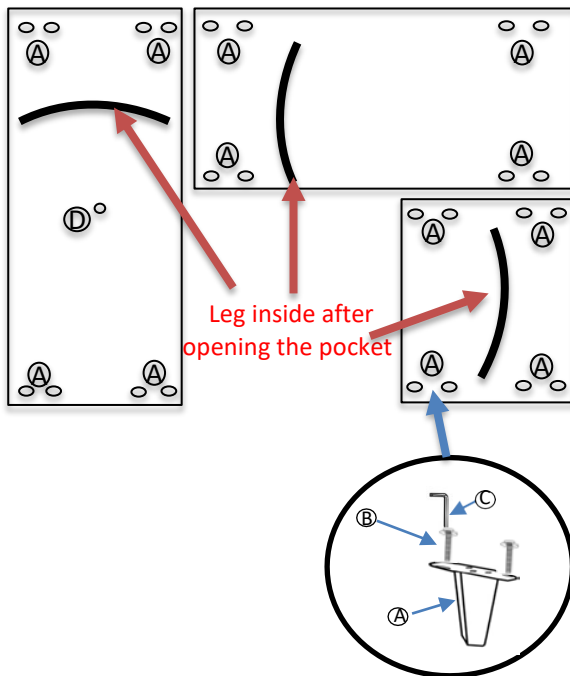

LIVING SPACES

A	Sofa Legs		X12
B	Bolts		X24
C	Allen key		X3
D	Support Leg		X1

ALLIE

320732 / AS-23030-3ERZ5+1ELTC+1s-BU
KIT-ALLIE BUTTERCUP 2PC QN SLPR SCTNL
W/LAF SLPR CNR CHAISE & CHAIR

320733 / AS-23030-3ERZ5+1ELTC+1s-MJ
KIT-ALLIE MIDNIGHT JADE 2PC QN SLPR SCTNL
W/LAF SLPR CNR CHAISE & CHAIR

320734 / AS-23030-3ERZ5+1ELTC+1s-STORM
KIT-ALLIE GREY 2PC QN SLPR SCTNL W/LAF
SLPR CNR CHAISE & CHAIR

Not provided

Operation Instructions

1、 Remove seat cushions. Lift up the bed frame without mattress and cut plastic tie at the bottom of sofa bed frame. Open the bed's front leg.

2、 Pull down the bed frame to the ground.

3、 Pull the handle back down put the mattress on the bed frame. Now you can enjoy it.

4、 Close it in the reverse order, put back the seat cushion.