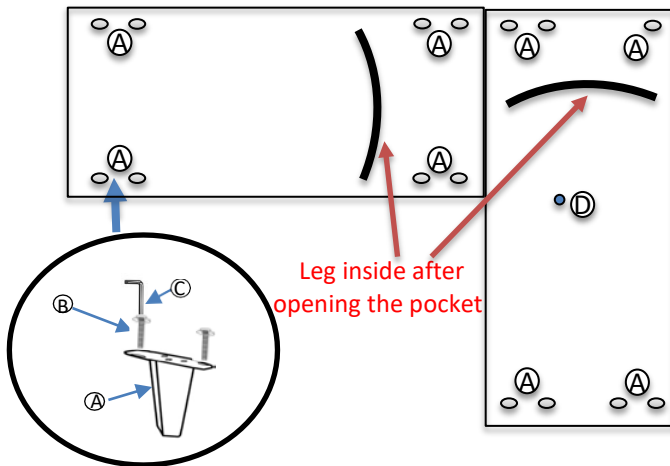

LIVING SPACES

A	Sofa Legs		X8
B	Bolts		X16
C	Allen key		X2
D	Support Leg		X1

ALLIE

320726/AS-23030-3ELZ5+1ERTC-BU

KIT-ALLIE BUTTERCUP 2PC QN SLPR SCTNL
W/RAF SLPR CNR CHAISE

320727/AS-23030-3ELZ5+1ERTC-MJ

KIT-ALLIE MIDNIGHT JADE 2PC QN SLPR
SCTNL W/RAF SLPR CNR CHAISE

320728/AS-23030-3ELZ5+1ERTC-STORM

KIT-ALLIE GREY 2PC QN SLPR SCTNL
W/RAF SLPR CNR CHAISE

Not provided

Operation Instructions

1、 Remove seat cushions. Lift up the bed frame without mattress and cut plastic tie at the bottom of sofa bed frame. Open the bed's front leg.

2、 Pull down the bed frame to the ground.

3、 Pull the handle back down put the mattress on the bed frame. Now you can enjoy it.

4、 Close it in the reverse order, put back the seat cushion.