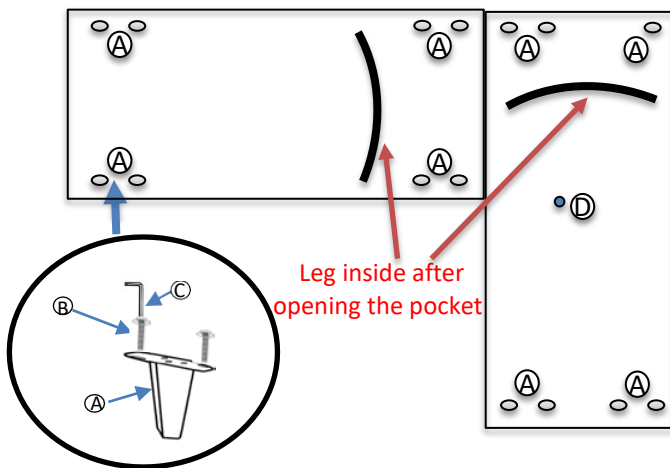

# LIVING SPACES

A	Sofa Legs		X8
B	Bolts		X16
C	Allen key		X2
D	Support Leg		X1

## Operation Instructions

1、 Remove seat cushions. Lift up the bed frame without mattress and cut plastic tie at the bottom of sofa bed frame. Open the bed's front leg.

2、 Pull down the bed frame to the ground.

3、 Pull the handle back down put the mattress on the bed frame. Now you can enjoy it.

4、 Close it in the reverse order, put back the seat cushion.